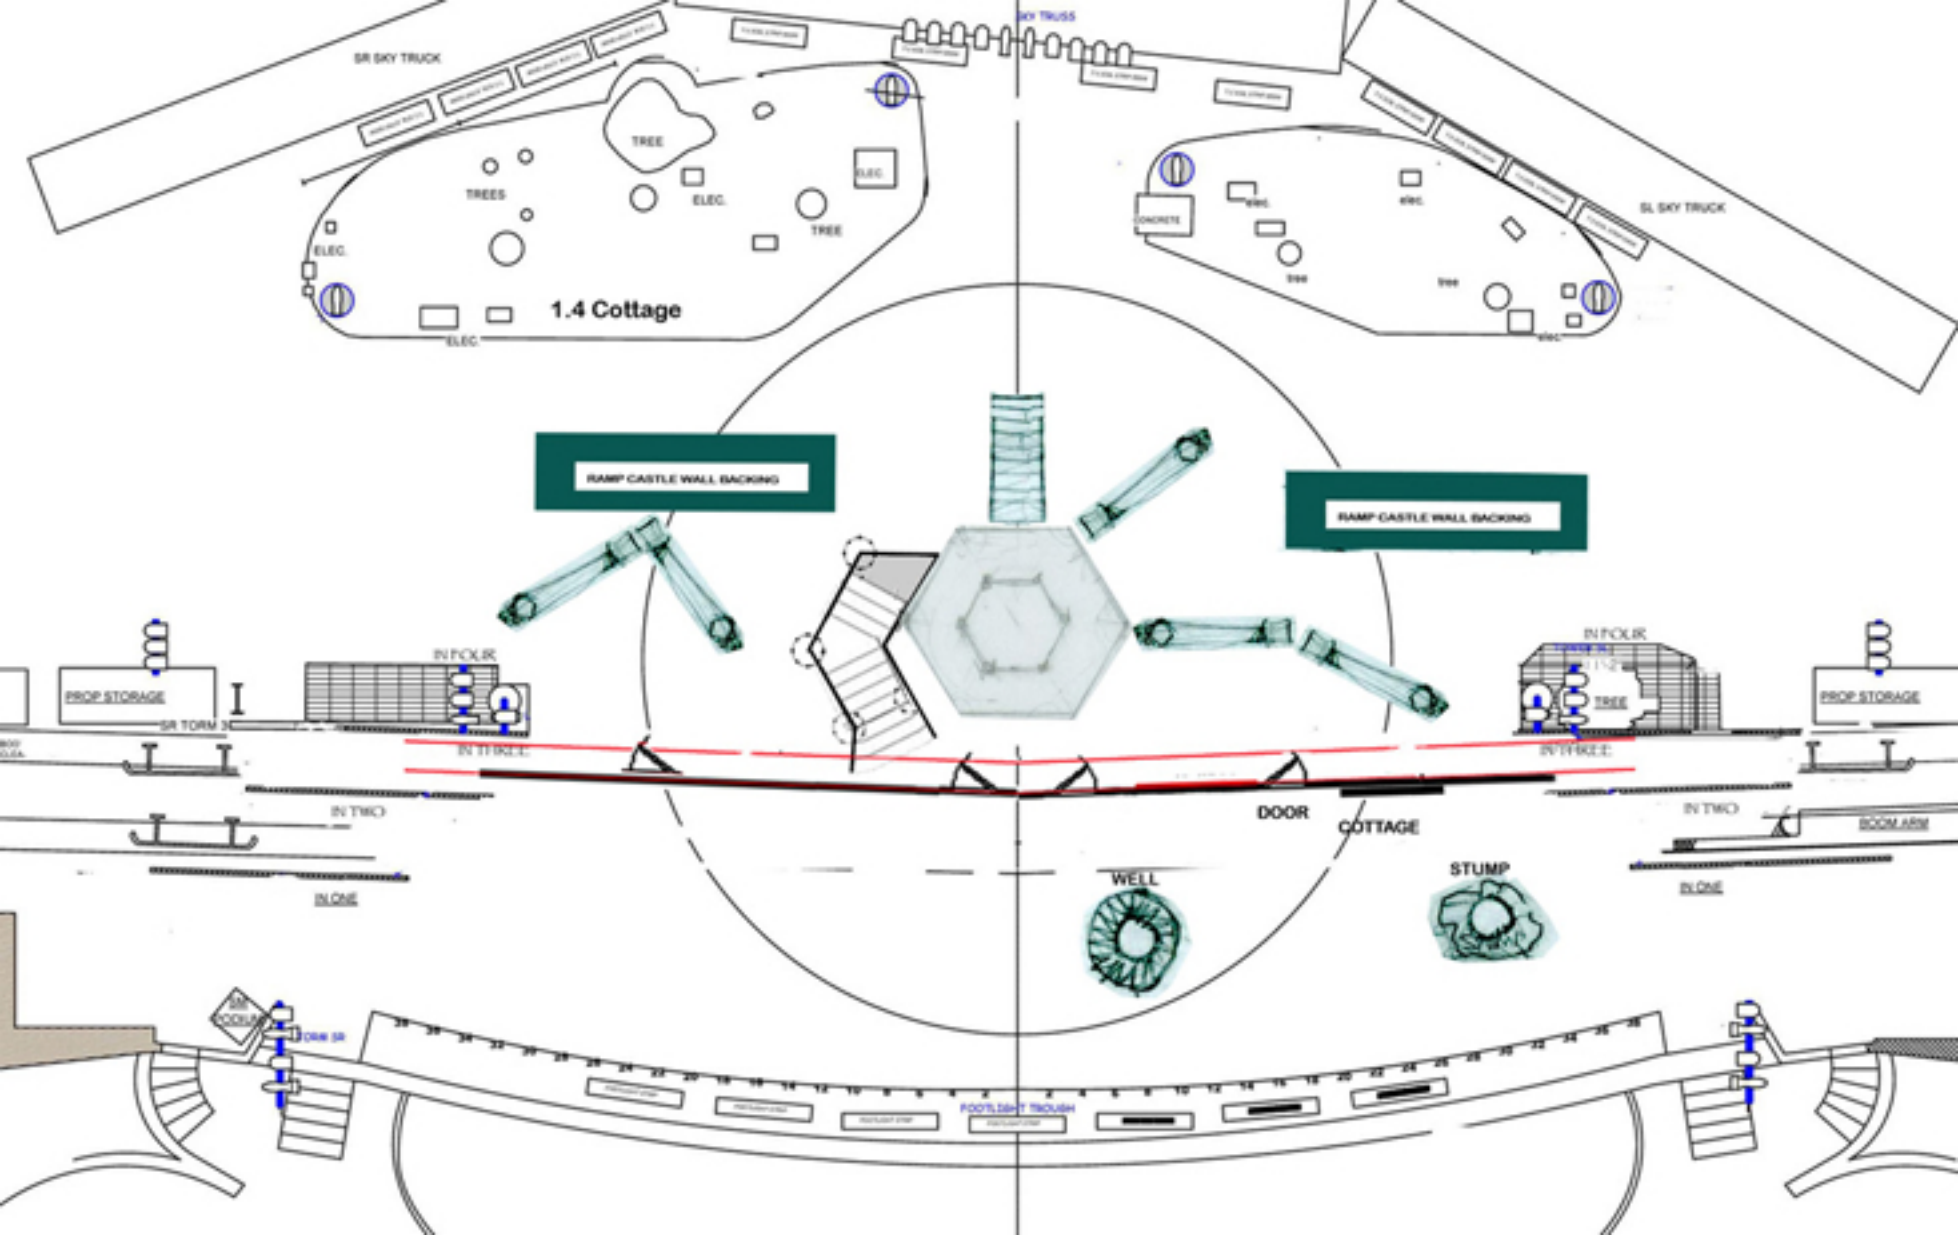

Maurice's Invention

SR COOLANT

SR COOLANT

FOOT LAMP TRACK

SR SKY TRUCK

SKY TRUSS

SL SKY TRUCK

1.5b Castle Hallwar to Belle's Room