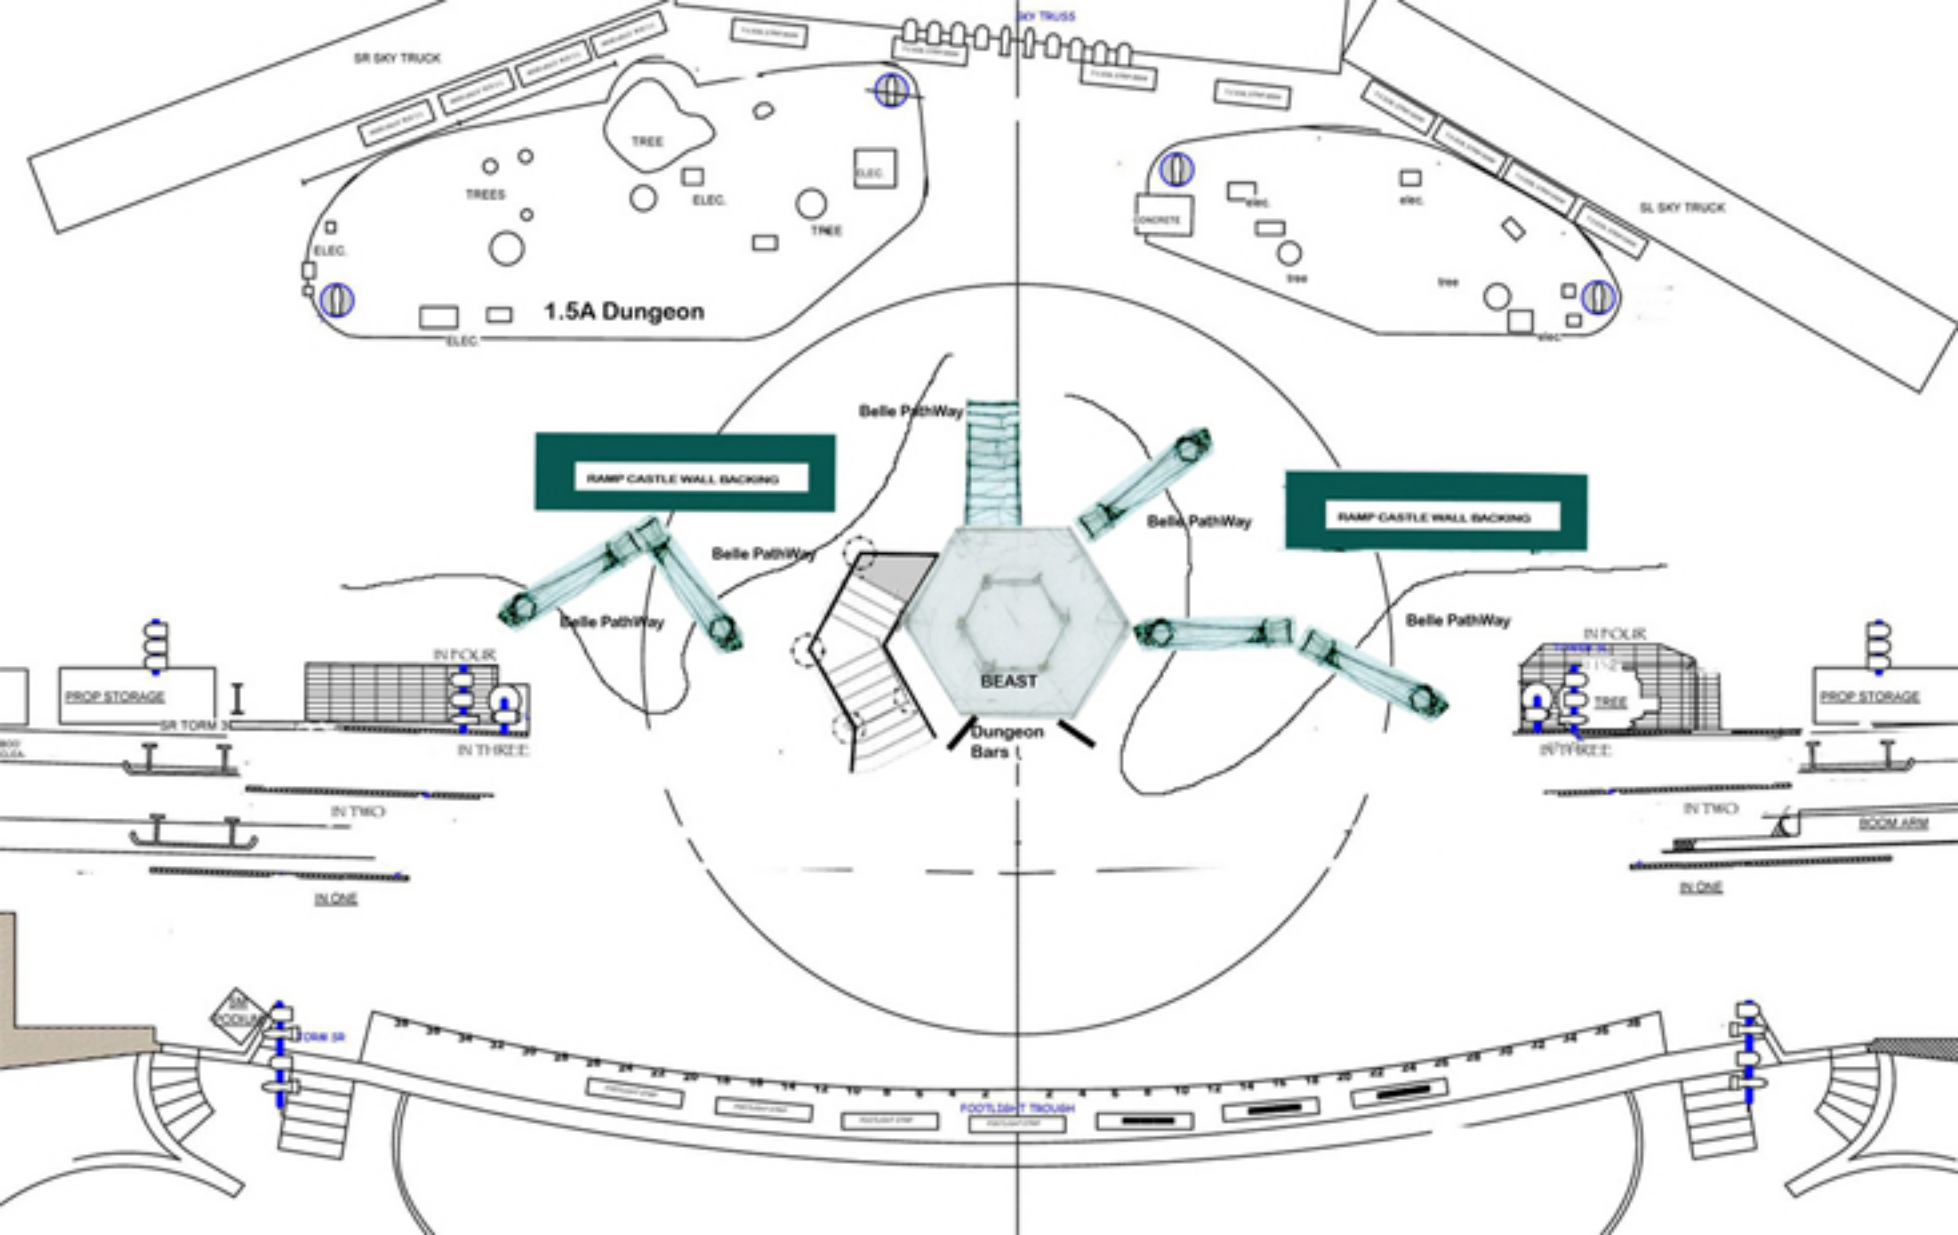

Maurice's Invention

SR COOLANT

SR COOLANT

FOOT LAMP TRACK

SR SKY TRUCK

SKY TRUSS

SL SKY TRUCK

1.5b Castle Hallwar to Belle's Room