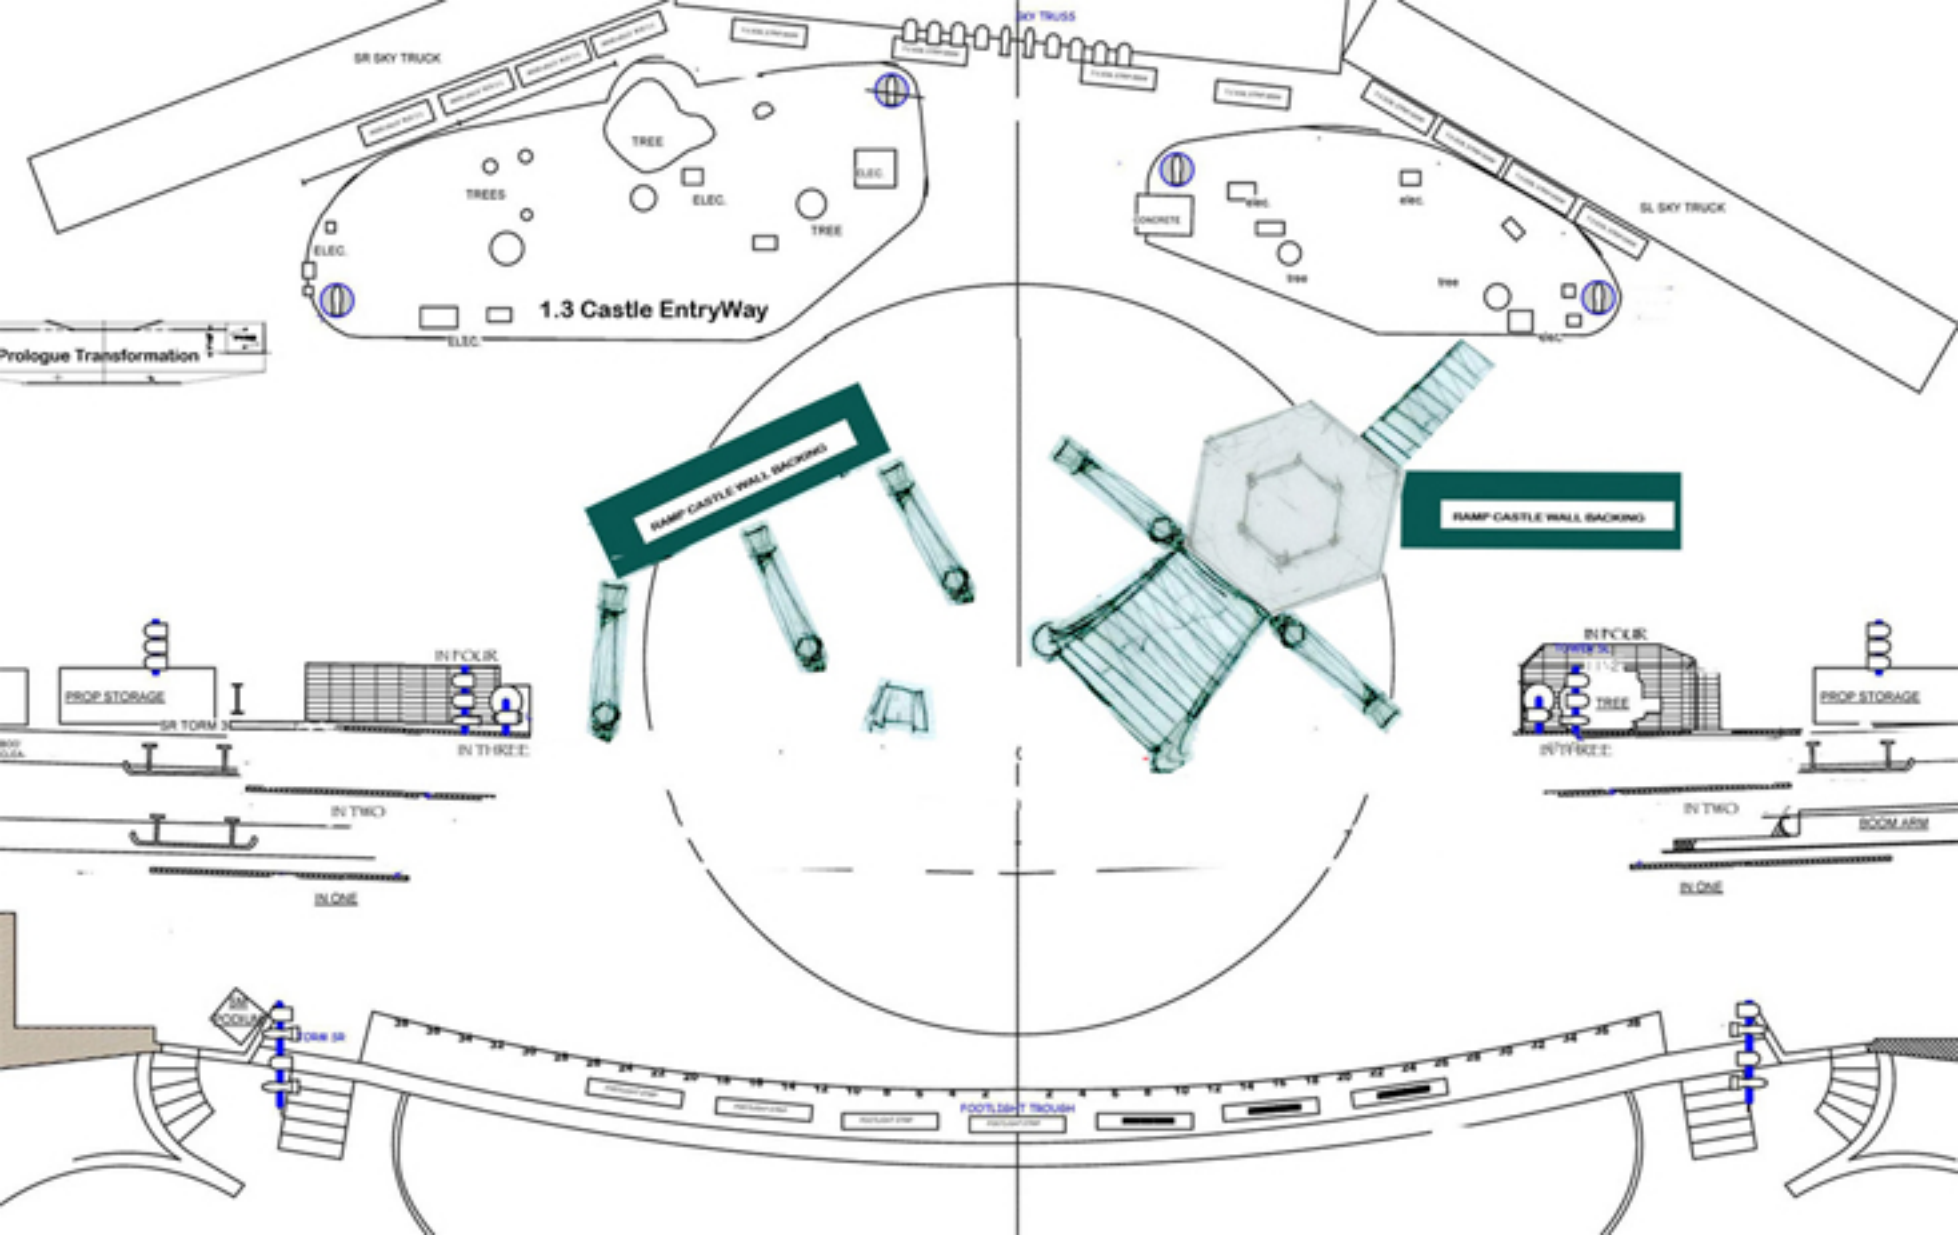

Maurice's Invention

SR COOLANT

SR COOLANT

FOOT LAMP TRACK

SR SKY TRUCK

SKY TRUSS

SL SKY TRUCK

1.5b Castle Hallwar to Belle's Room