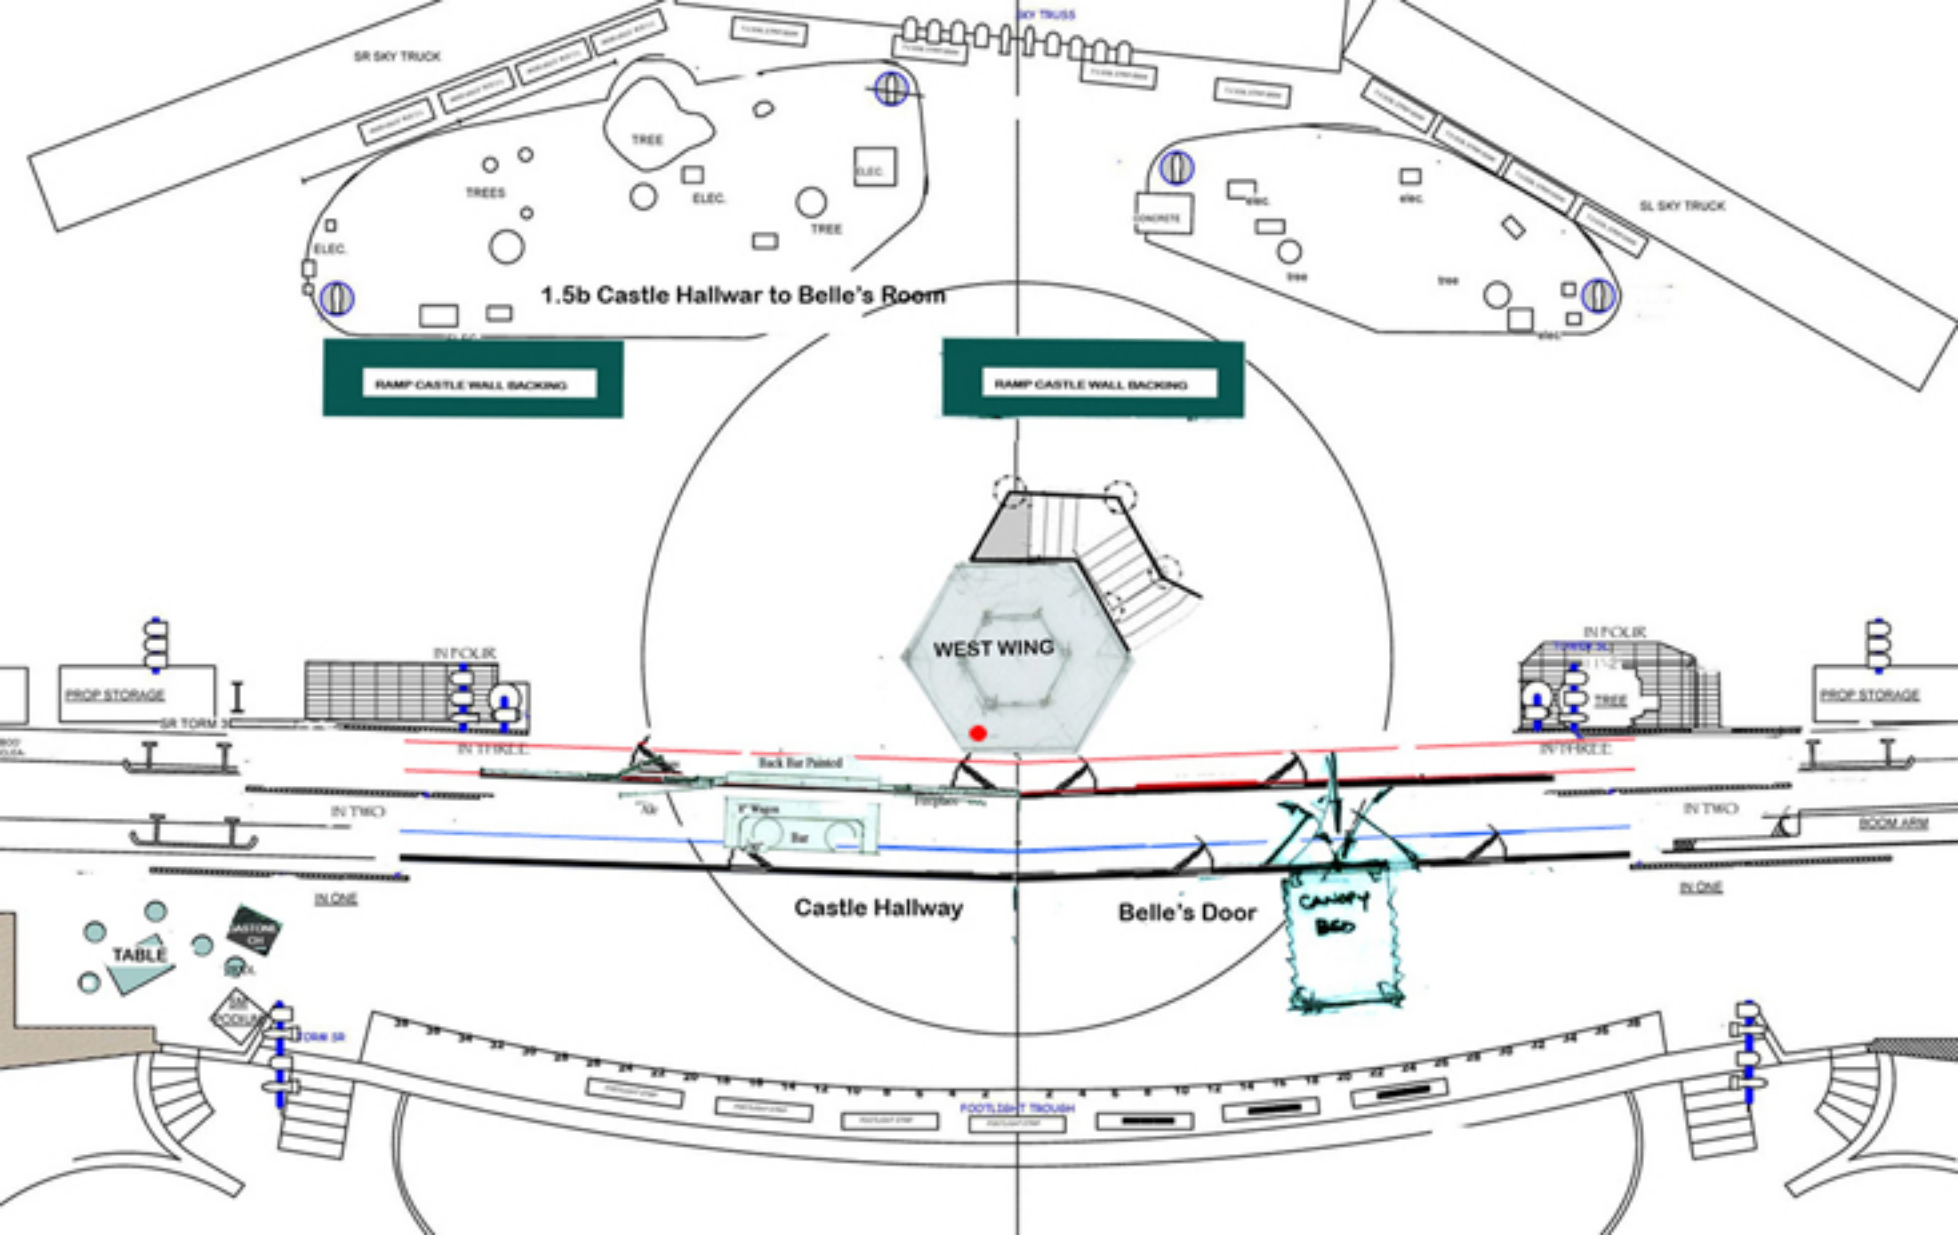

Maurice's Invention

SR COOLANT

SR COOLANT

FOOT LAMP TRACK

SR SKY TRUCK

SKY TRUSS

SL SKY TRUCK

1.5b Castle Hallwar to Belle's Room