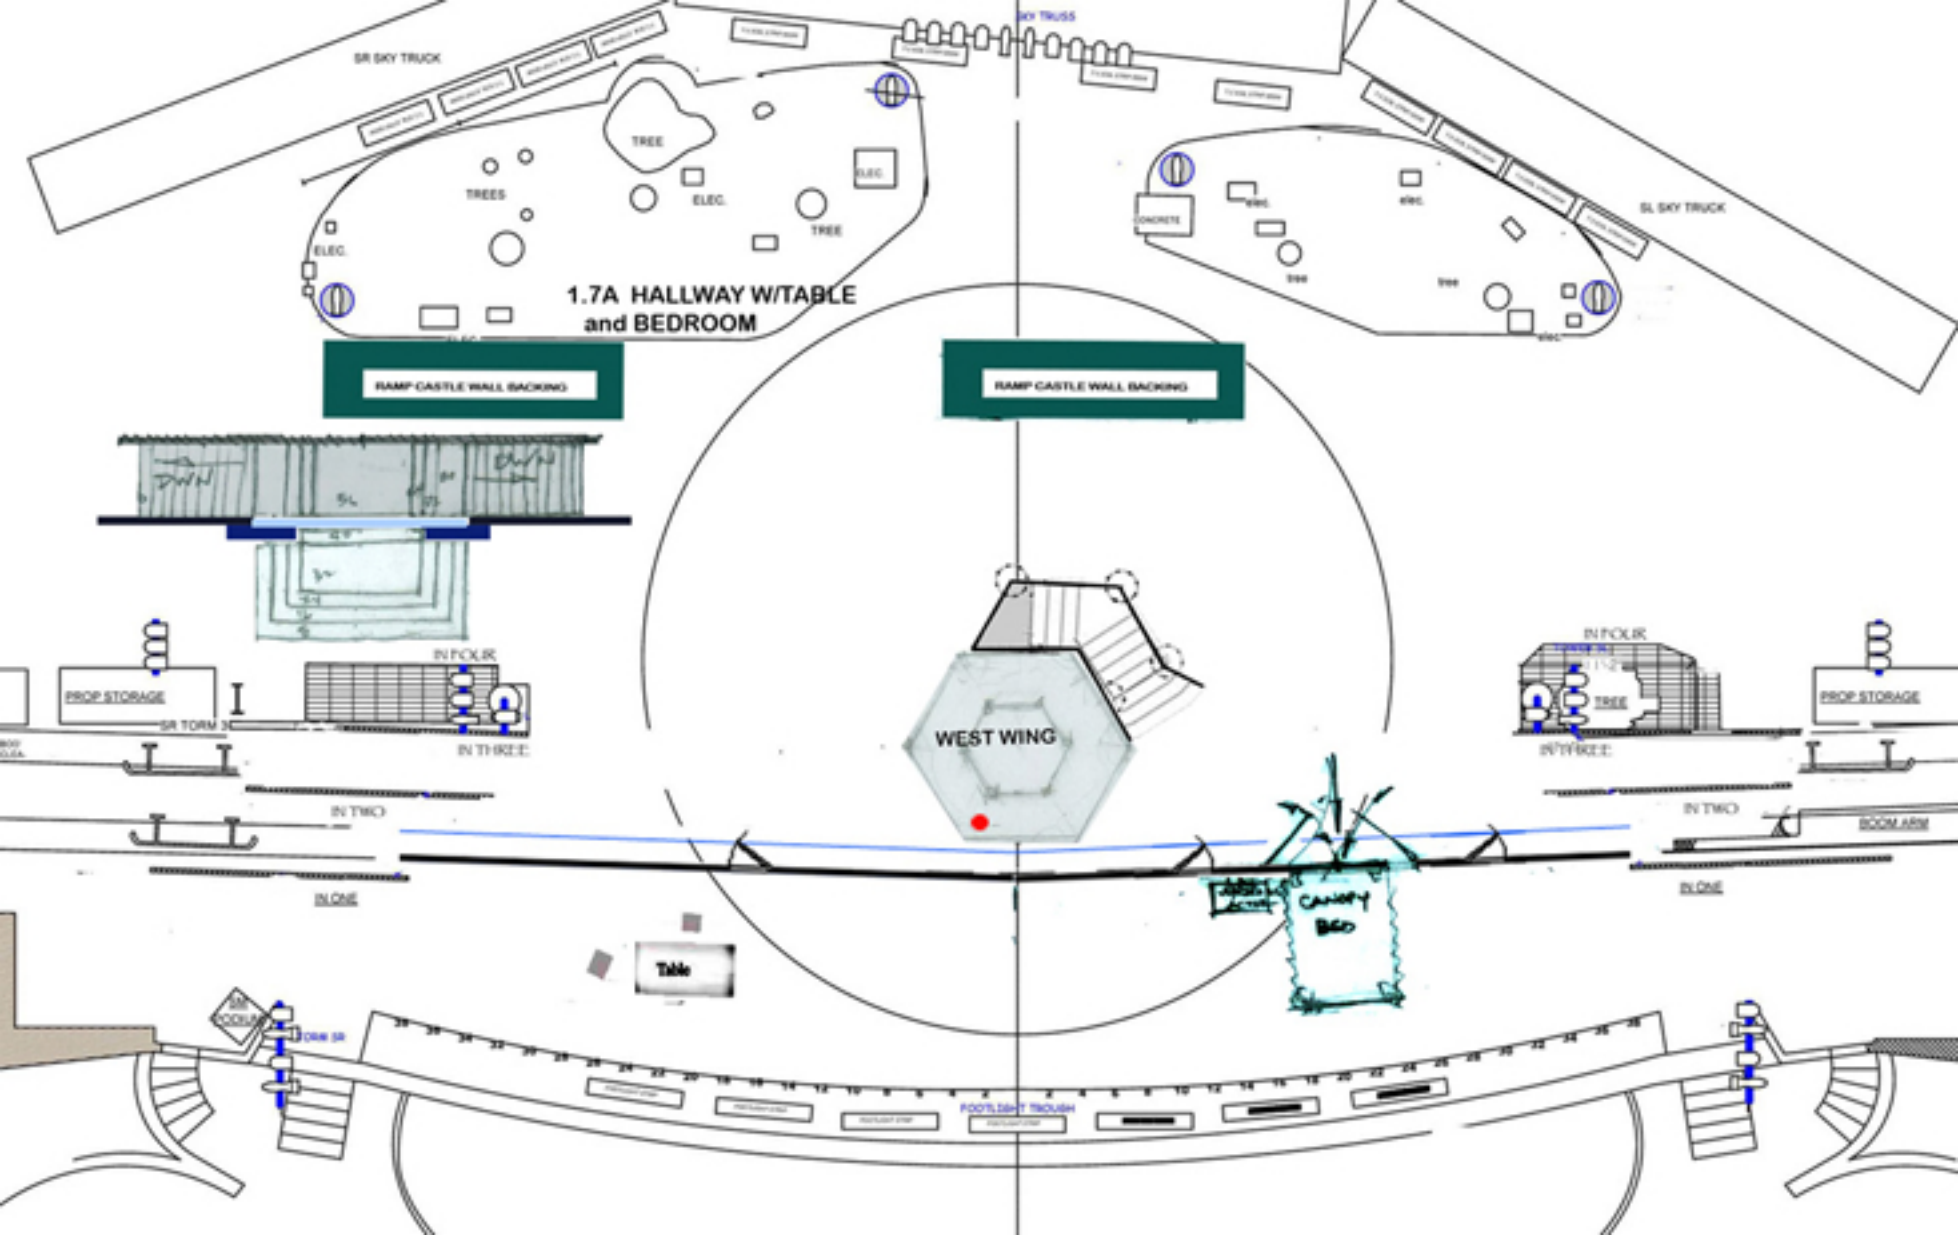

SR COUCH

Castle Hallway

Belle's Door

Canopy Bed

FOOT LAMP THROUGH

FOOT LAMP THROUGH

SR SKY TRUCK

SKY TRUSS