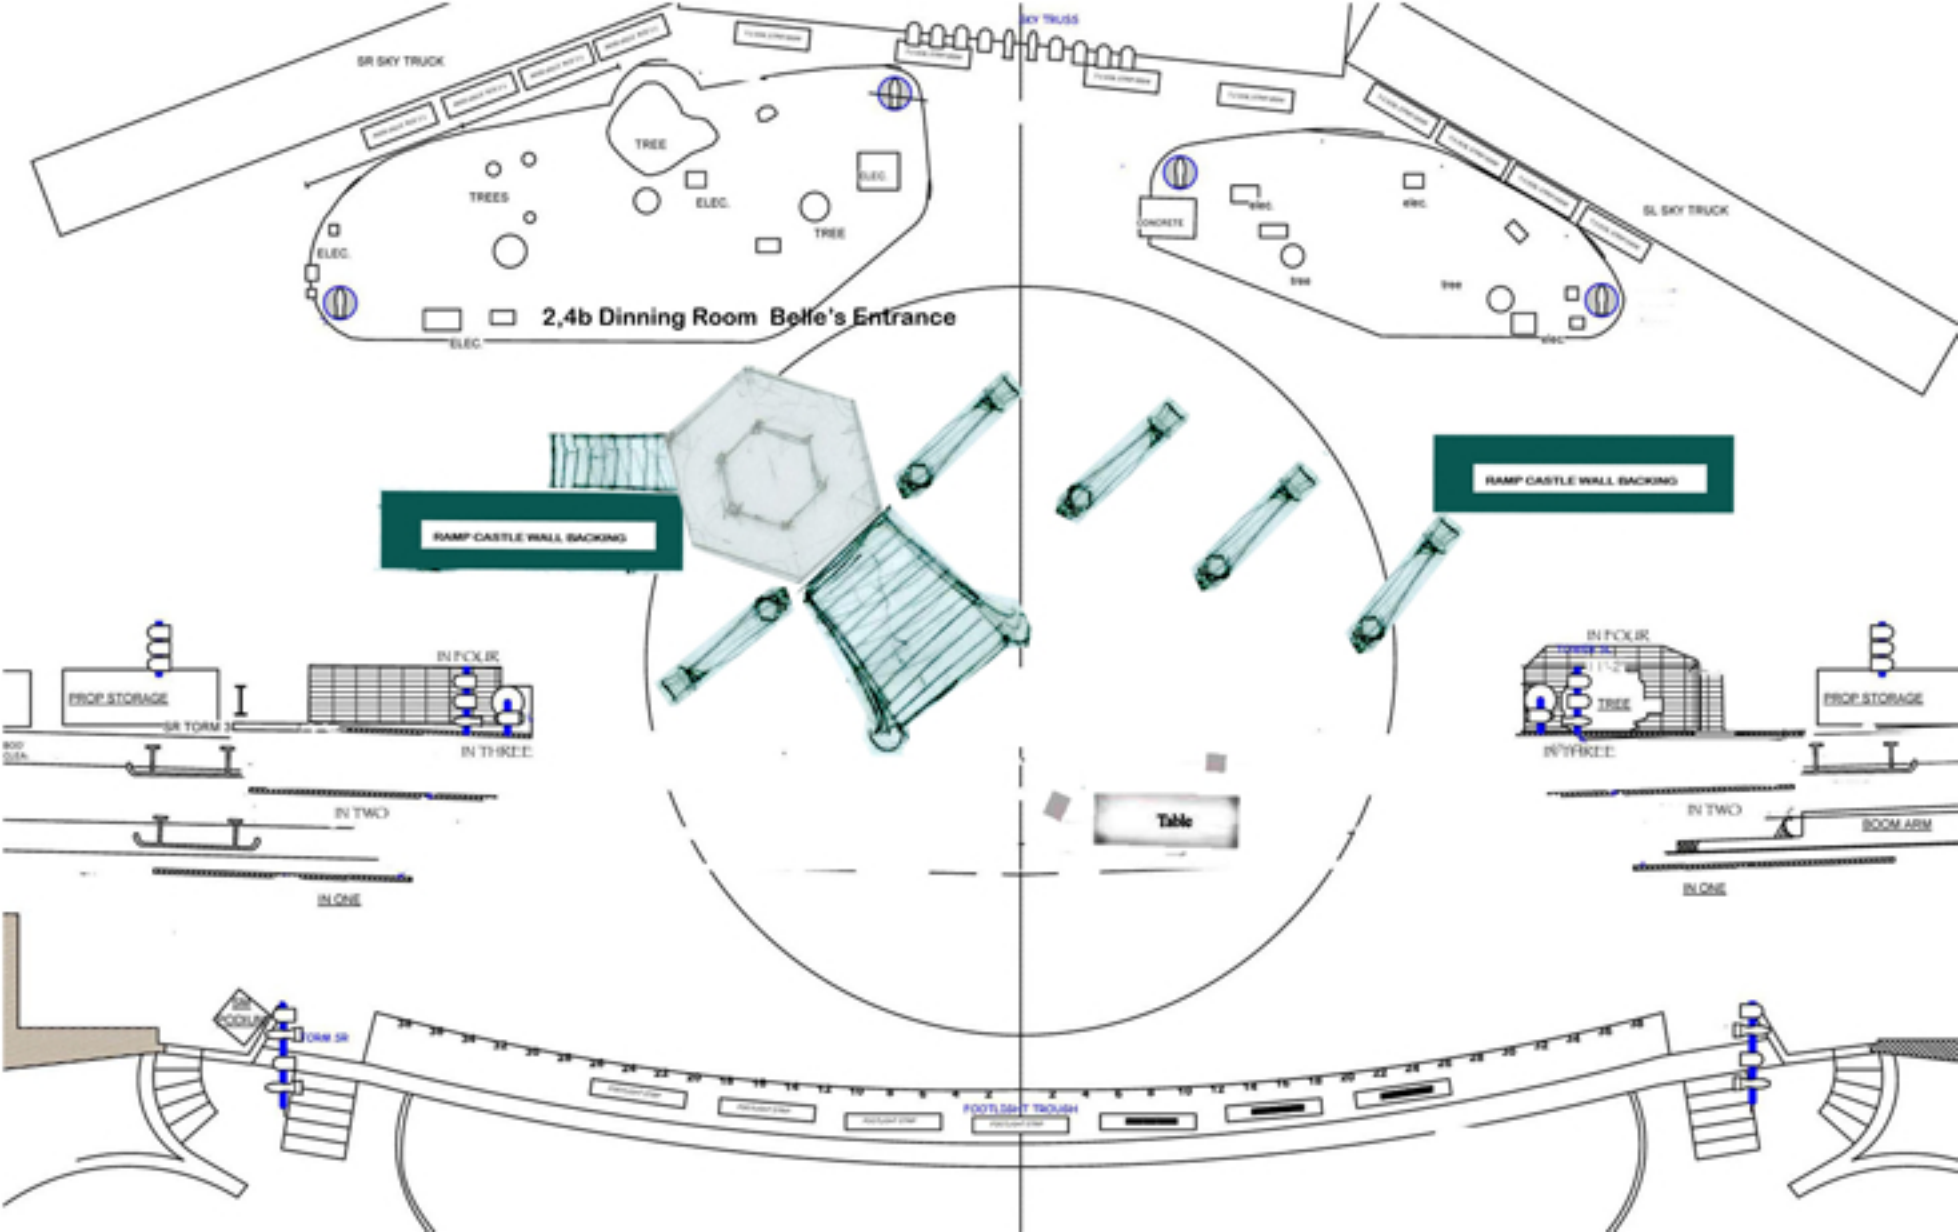

2,4b Dining Room Belle's Entrance

RAMP CASTLE WALL BACKING

RAMP CASTLE WALL BACKING

Table

FOOTLIGHT THROUGH

SR SKY TRUCK

SKY TRUSS

SL SKY TRUCK

TREE

TREES

ELEC.

TREE

ELEC.

ELEC.

CONCRETE

EWC

EWC

EWC

EWC

ELEC.

EPOC STORAGE

IN FOUR

IN THREE

IN TWO

IN ONE

IN FOUR

IN THREE

IN TWO

IN ONE

EPOC STORAGE

BOOM ARM