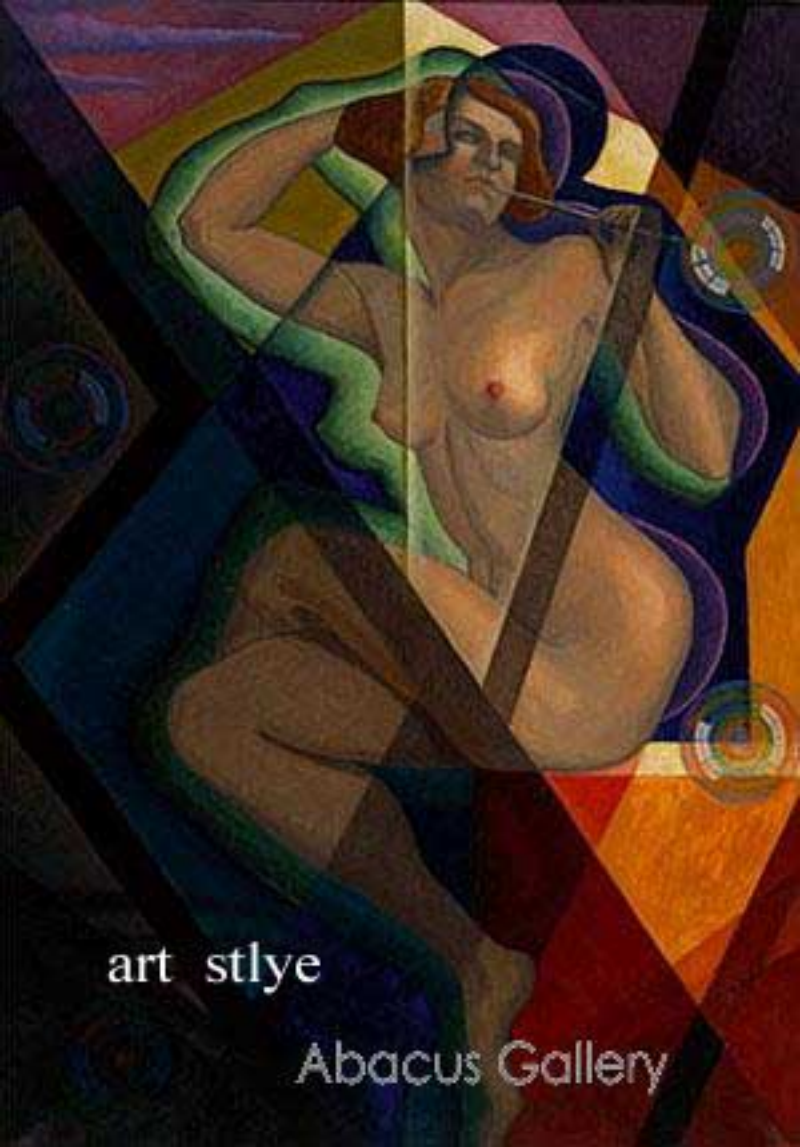

An example of drapery in the archways, practical sconces, red pleated drapery for wall treatment and note the artwork.

*THE*  
**COTTON**  
**CLUB**

© 1984 ORION Pictures Corporation. All rights reserved.

Possible tone of the play.

Possible LED image (multiple examples from the Roxie Hart 1920's film.

period footlights

Cafe Table lamps

POSSIBLE LIGHT BOX  
COLUMNS

[xubang.en.alibaba.com](http://xubang.en.alibaba.com)

# ART ... STYLE

icanartgallery.com  
The way many people view art on the painting

"She came towards me, dancing, moving  
the folds of the wall, so that they  
unruffled slowly, as if danced."  
Mr Gilhealey, by Liam O'Flaherty

art stlye

Abacus Gallery

possible interior color tones

CC-212-24A

CC-212-24A -- "The Cotton Club" is Francis Coppola's portrait of the legendary Harlem night club where the finest talent of the Jazz Age entertained the era's most notorious gangsters.