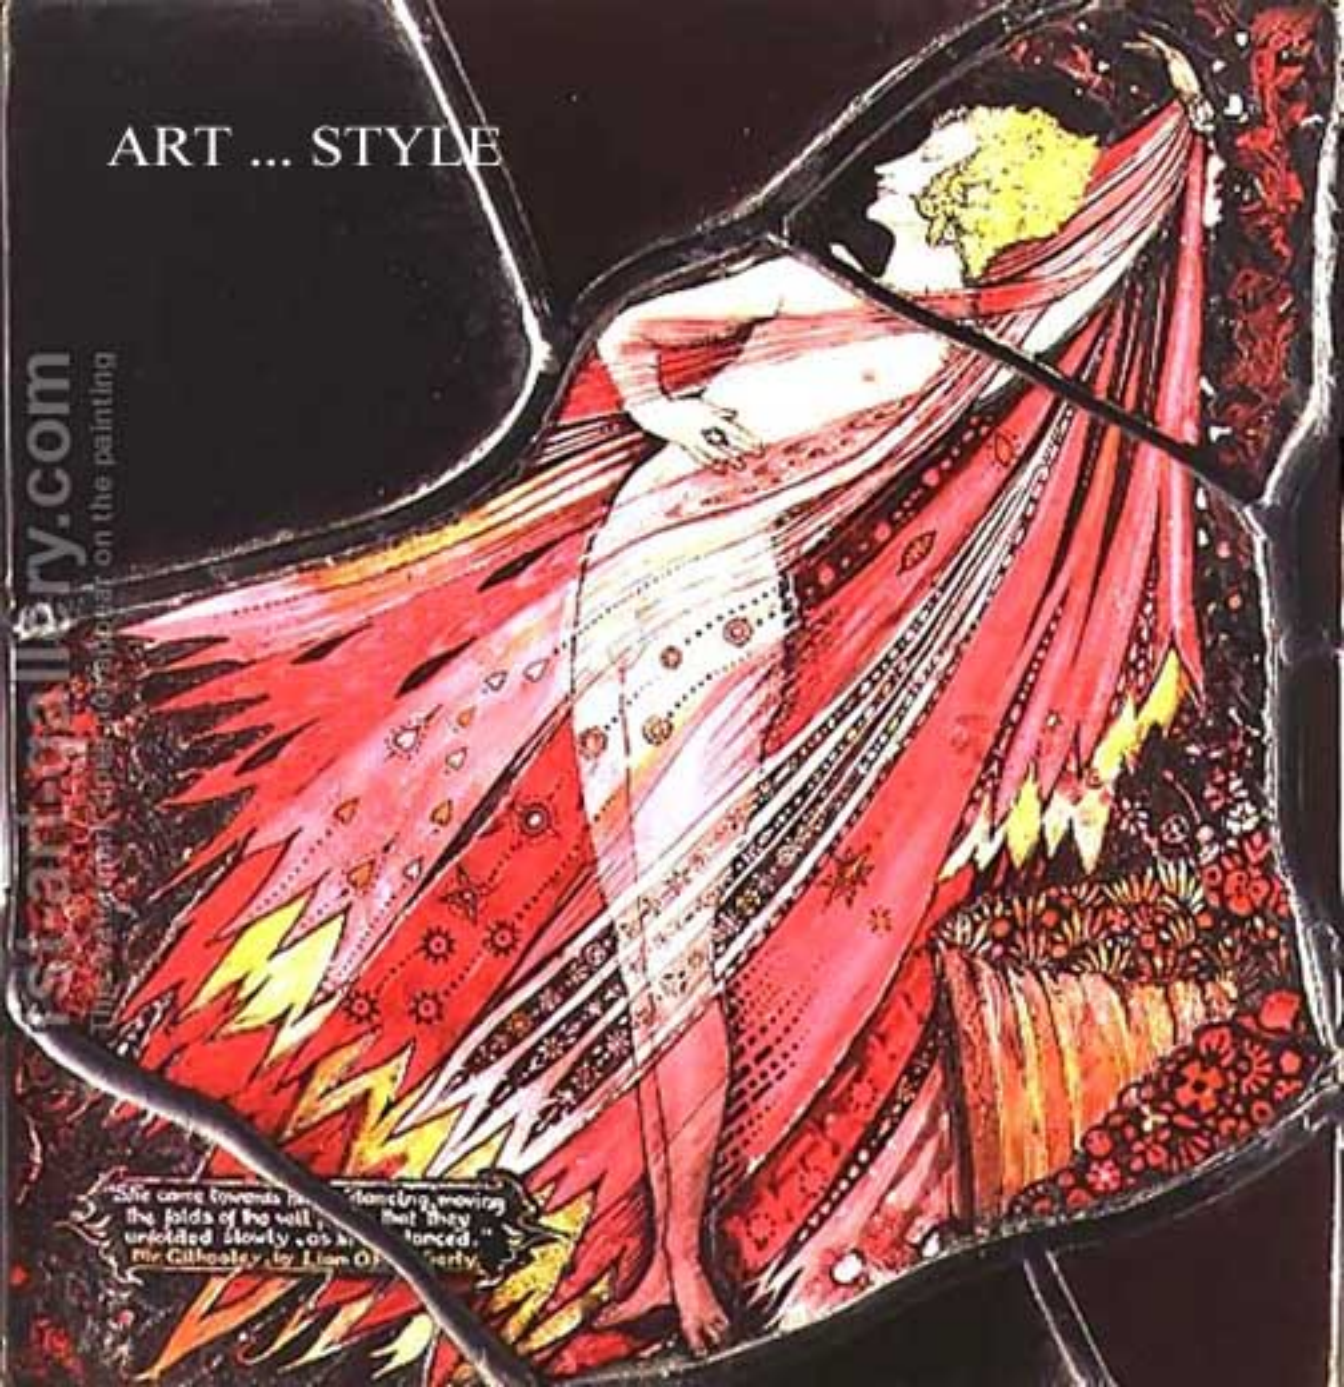

# ART ... STYLE

icanartgallery.com  
The way many people view art on the painting

"She came towards me, dancing, moving  
the folds of the wall, so that they  
unruffled slowly, as if danced."  
Mr Gilhealey, by Liam O'Flaherty

art stlye

Abacus Gallery

possible interior color tones

CC-212-24A

CC-212-24A -- "The Cotton Club" is Francis Coppola's portrait of the legendary Harlem night club where the finest talent of the Jazz Age entertained the era's most notorious gangsters.