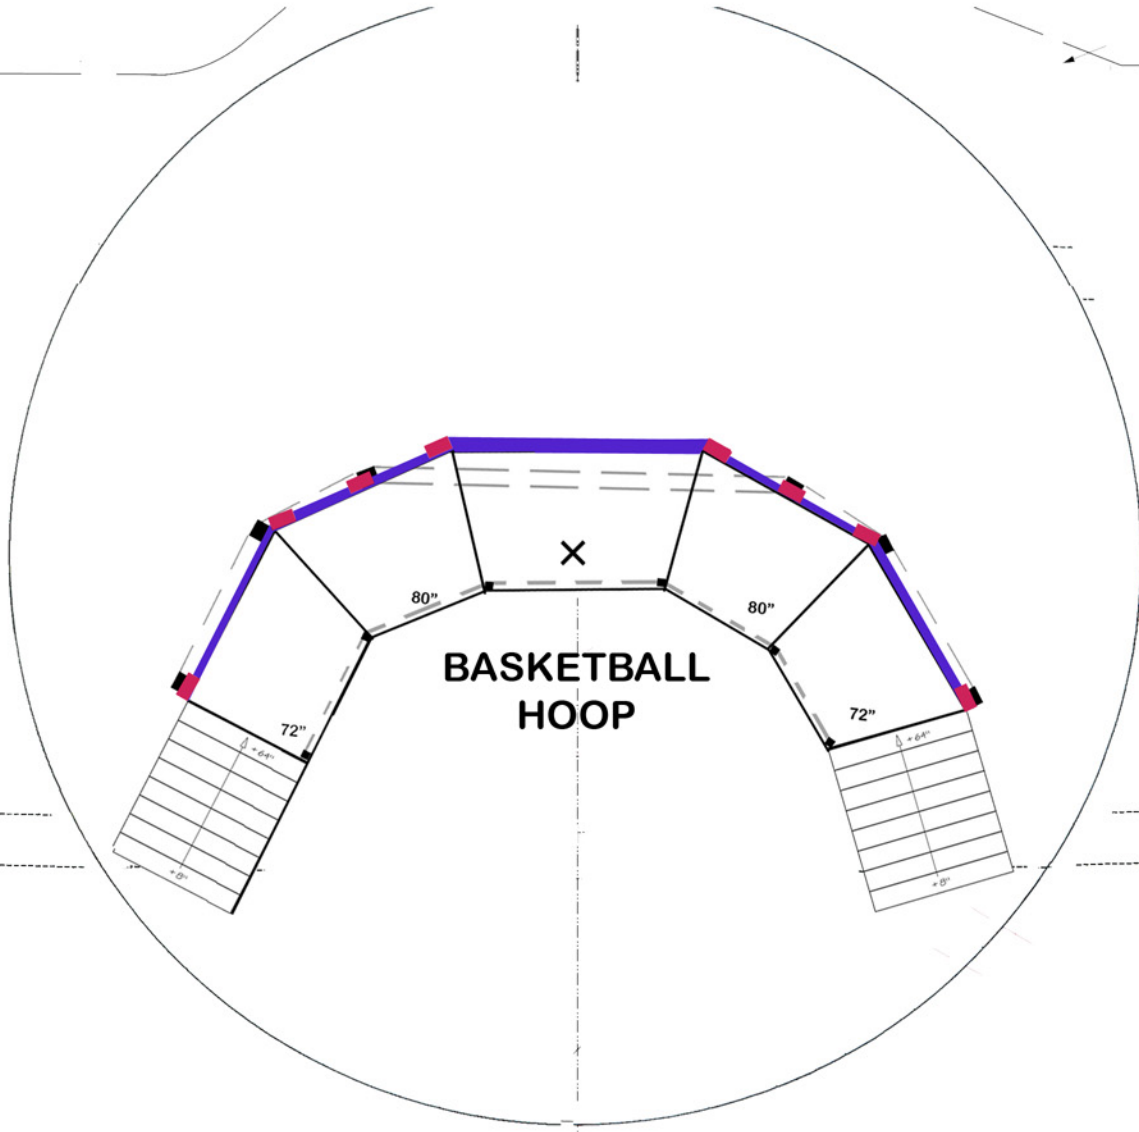

# 1.7 Great Plains ... CUT?

MUNY 2010  
FOOTLOOSE  
7/15/10

1.9 Gym