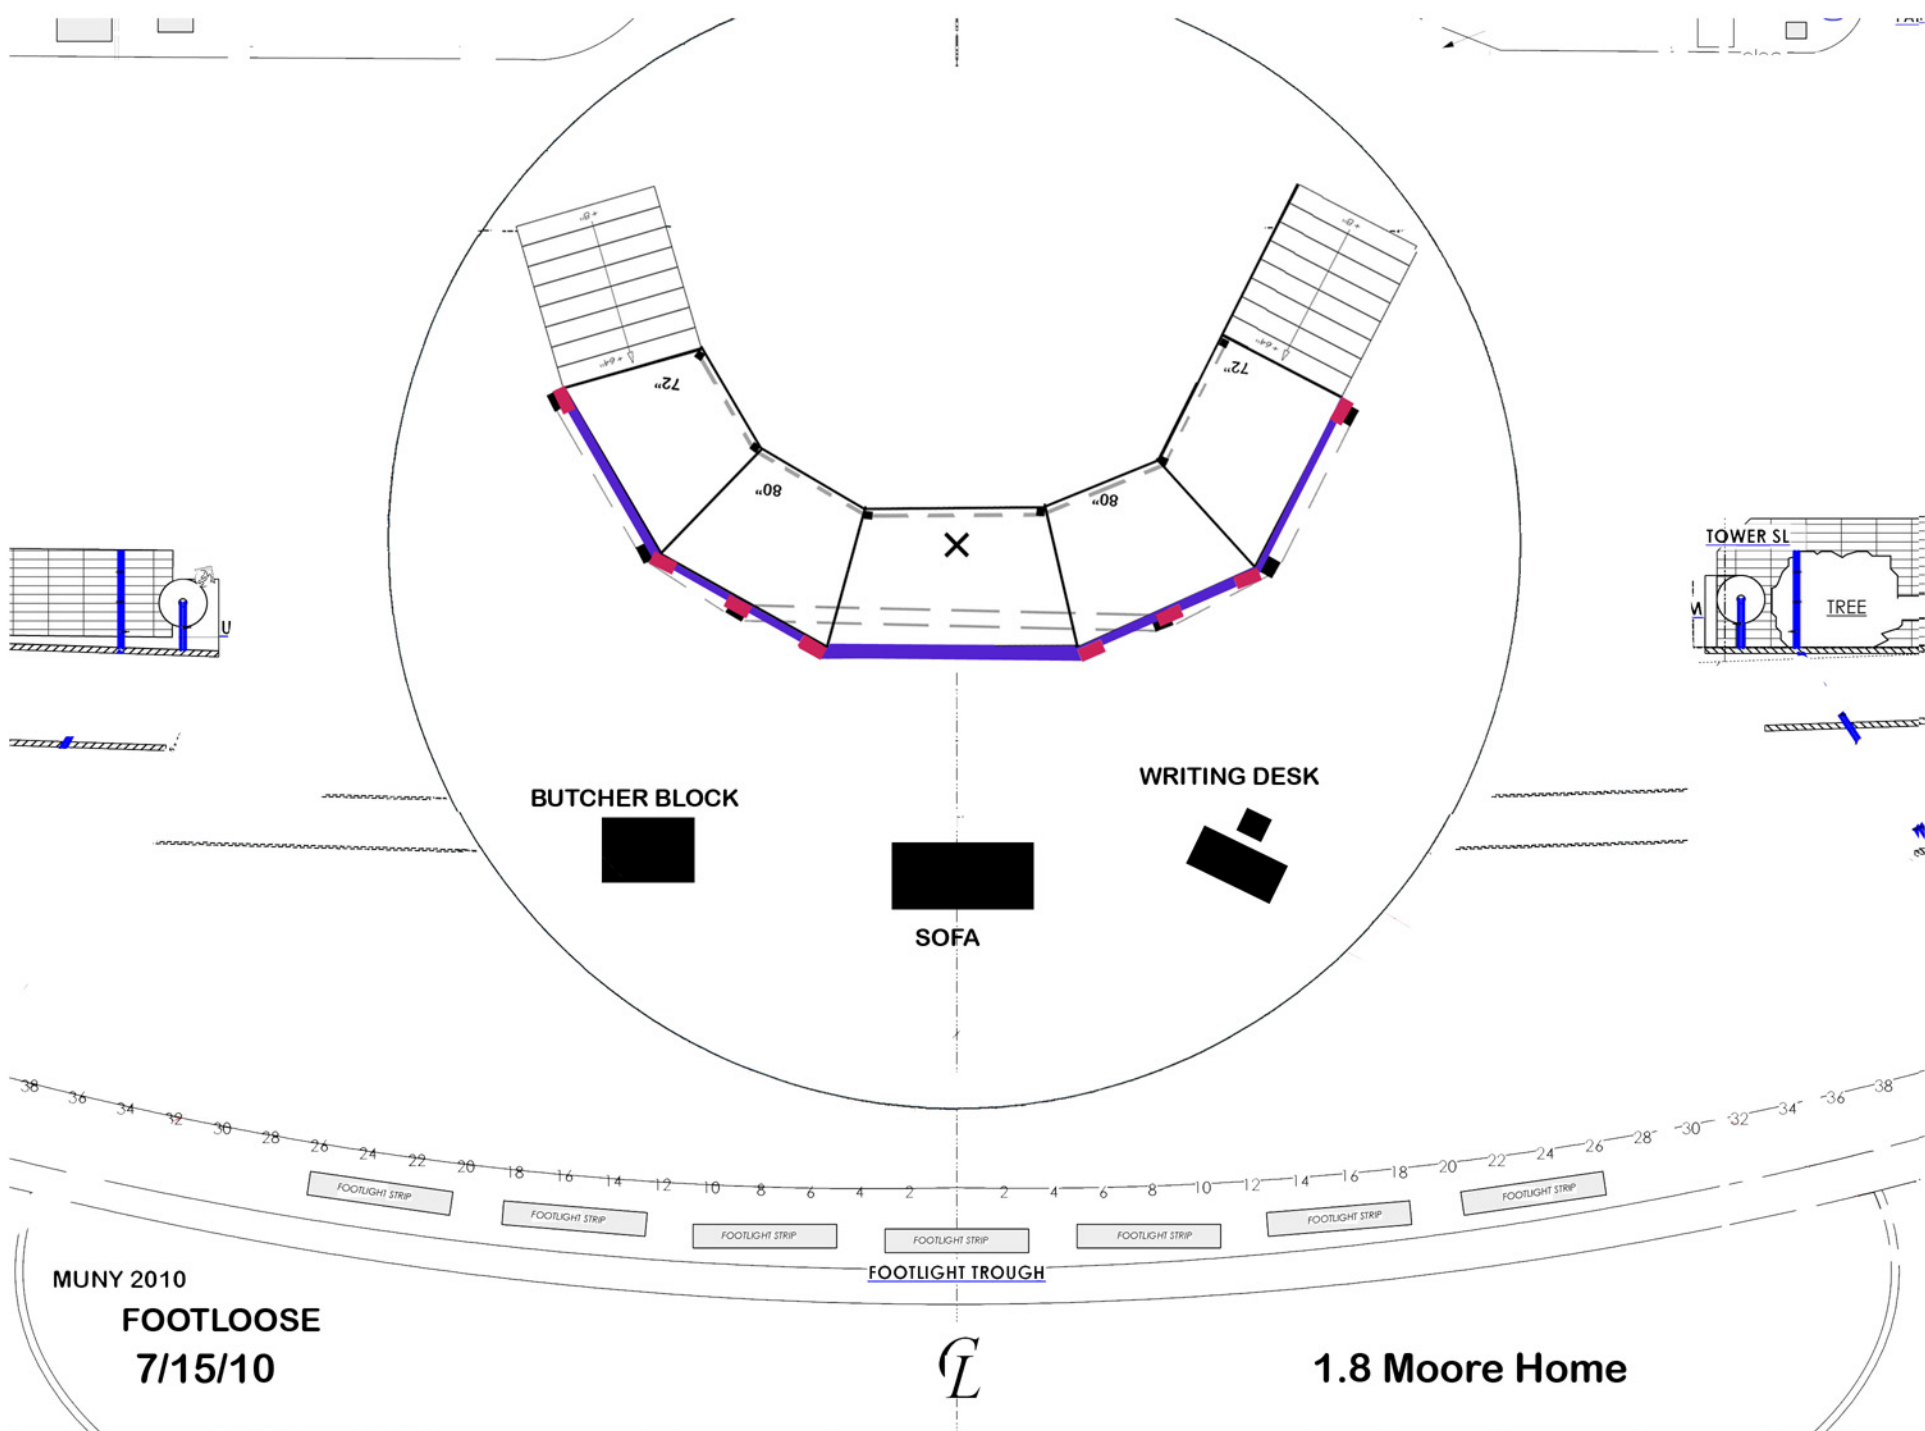

SOFA

WRITING DESK

MUNY 2010  
FOOTLOOSE  
7/15/10

1.5 Moore's Home

# 1.7 Great Plains ... CUT?

MUNY 2010  
FOOTLOOSE  
7/15/10

1.9 Gym