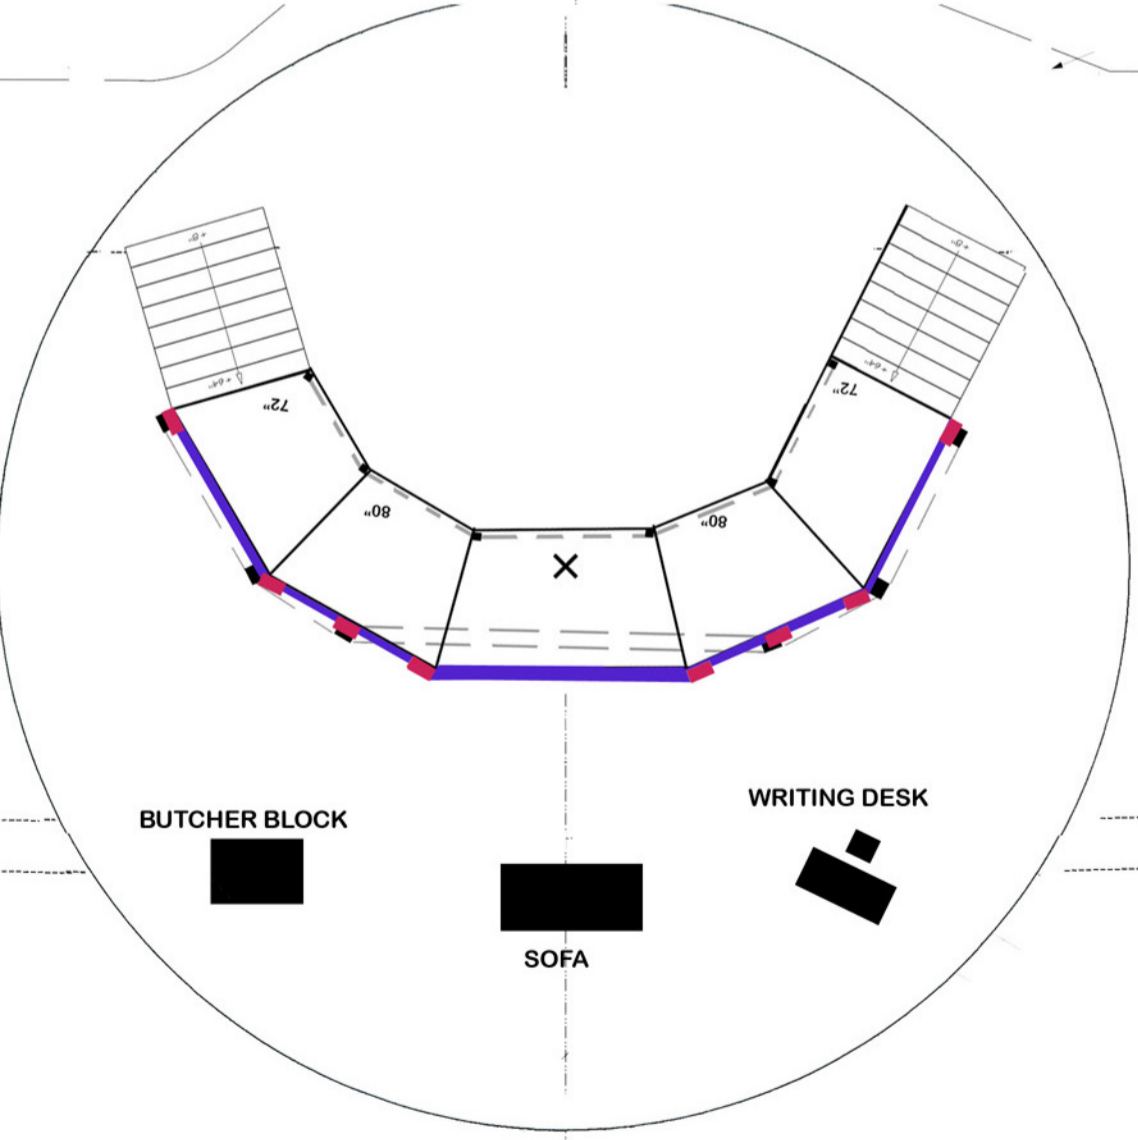

MUNY 2010  
 FOOTLOOSE  
 7/15/10

1.1 Chicago

MUNY 2010  
 FOOTLOOSE  
 7/15/10

1.1 Church

PRINCIPAL'S  
DESK

MUNY 2010  
FOOTLOOSE  
7/15/10

1.4 High School

BUTCHER BLOCK

SOFA

WRITING DESK

MUNY 2010  
FOOTLOOSE  
7/15/10

1.5 Moore's Home

# 1.7 Great Plains ... CUT?

MUNY 2010  
FOOTLOOSE  
7/15/10

1.9 Gym