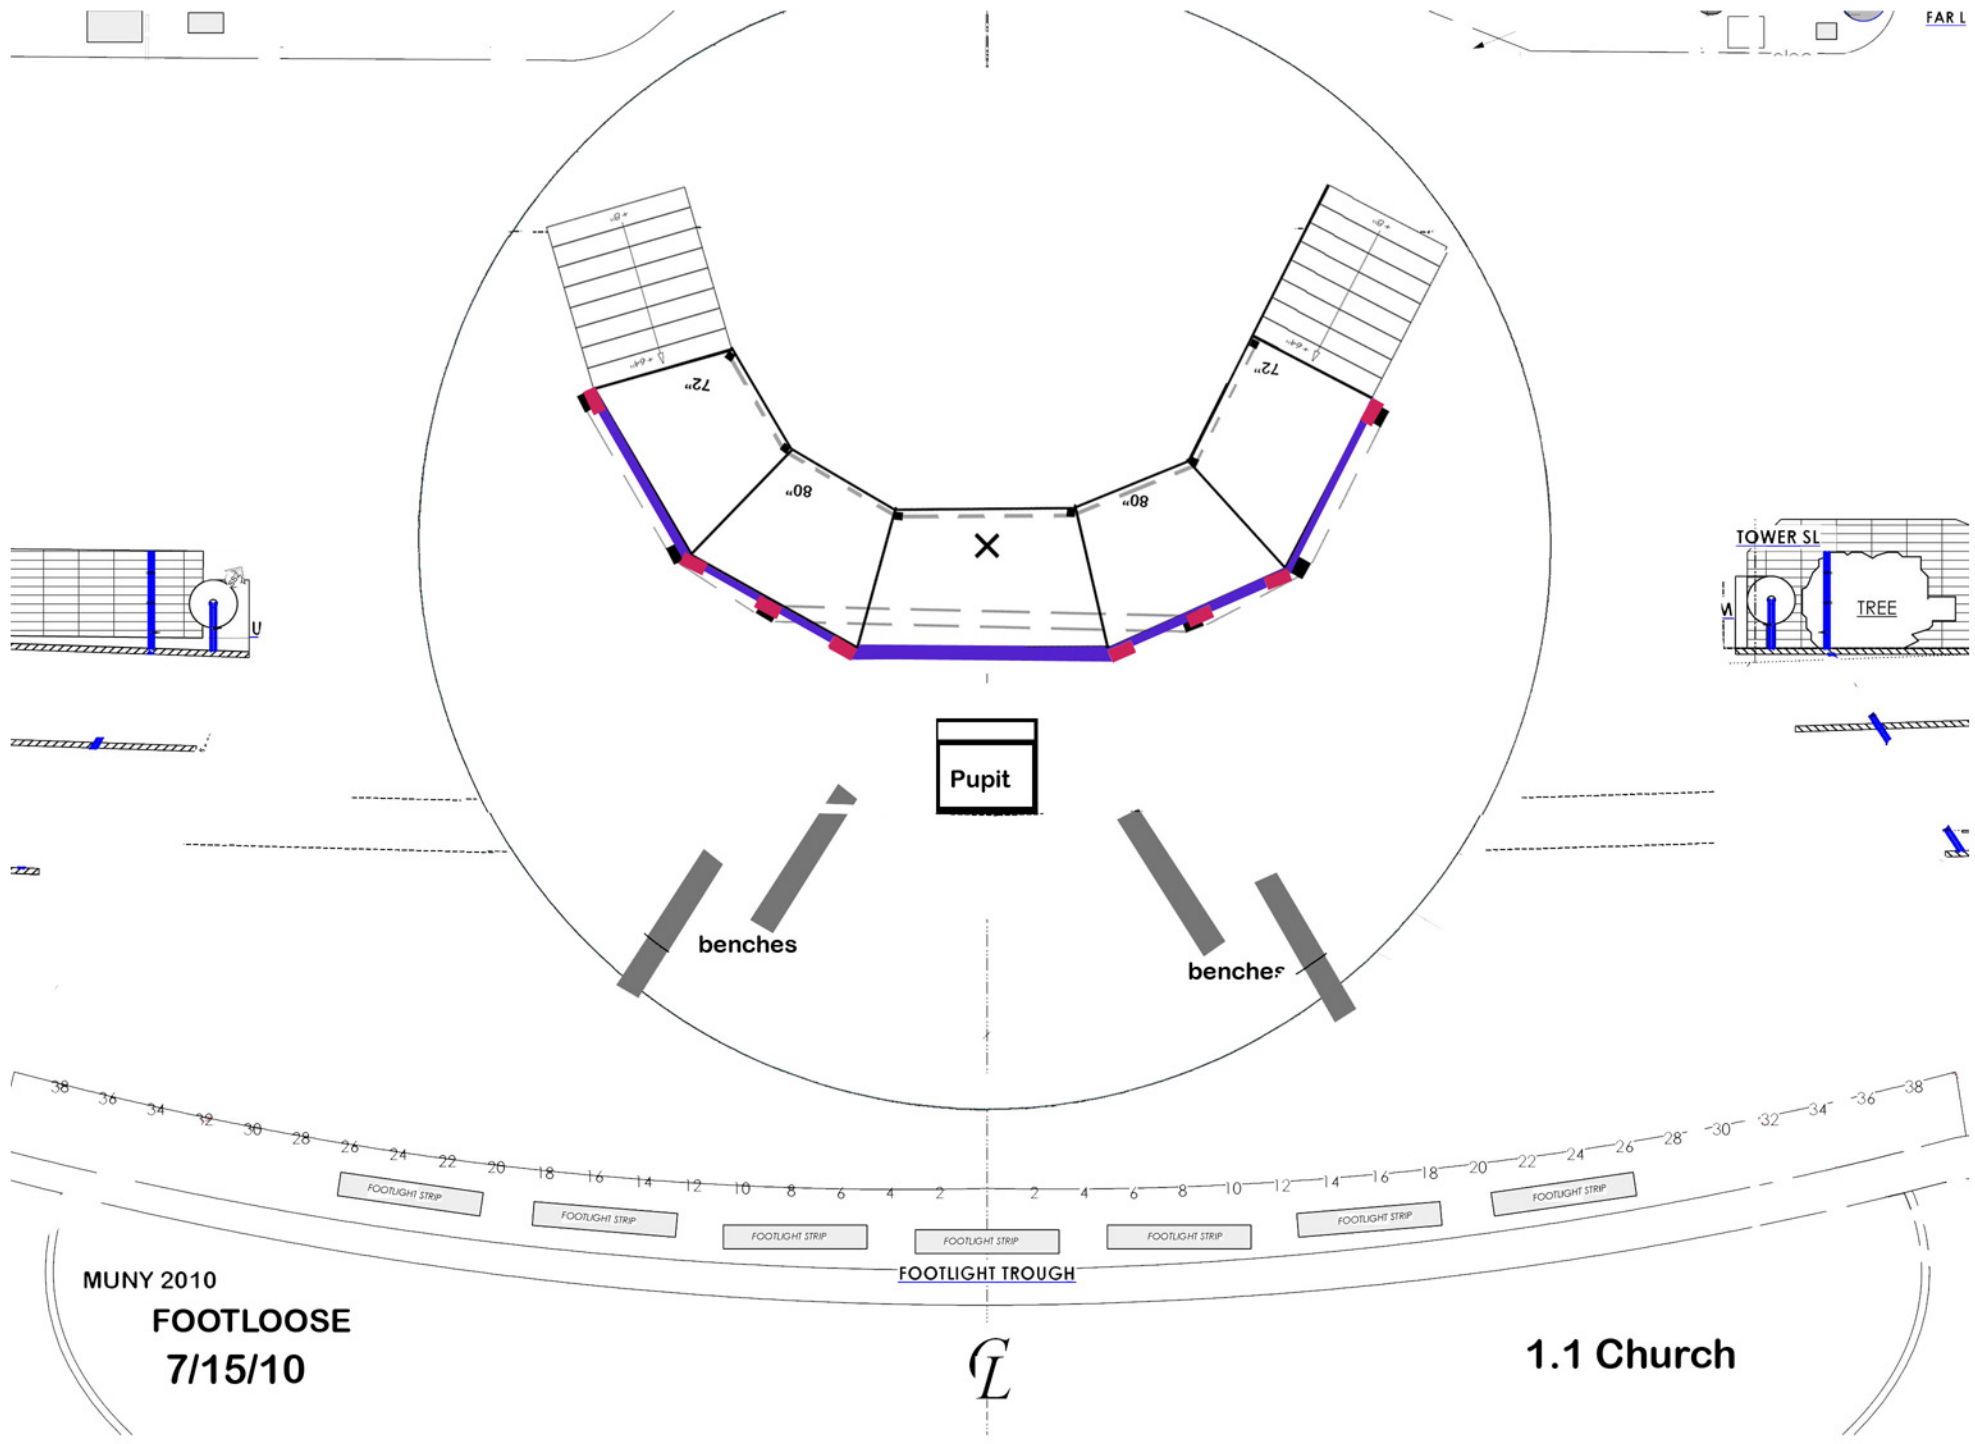

MUNY 2010  
 FOOTLOOSE  
 7/15/10

1.1 Chicago

MUNY 2010  
 FOOTLOOSE  
 7/15/10

1.1 Church

PRINCIPAL'S  
DESK

MUNY 2010  
FOOTLOOSE  
7/15/10

1.4 High School

BUTCHER BLOCK

SOFA

WRITING DESK

MUNY 2010  
FOOTLOOSE  
7/15/10

1.5 Moore's Home

# 1.7 Great Plains ... CUT?

MUNY 2010  
FOOTLOOSE  
7/15/10

1.9 Gym