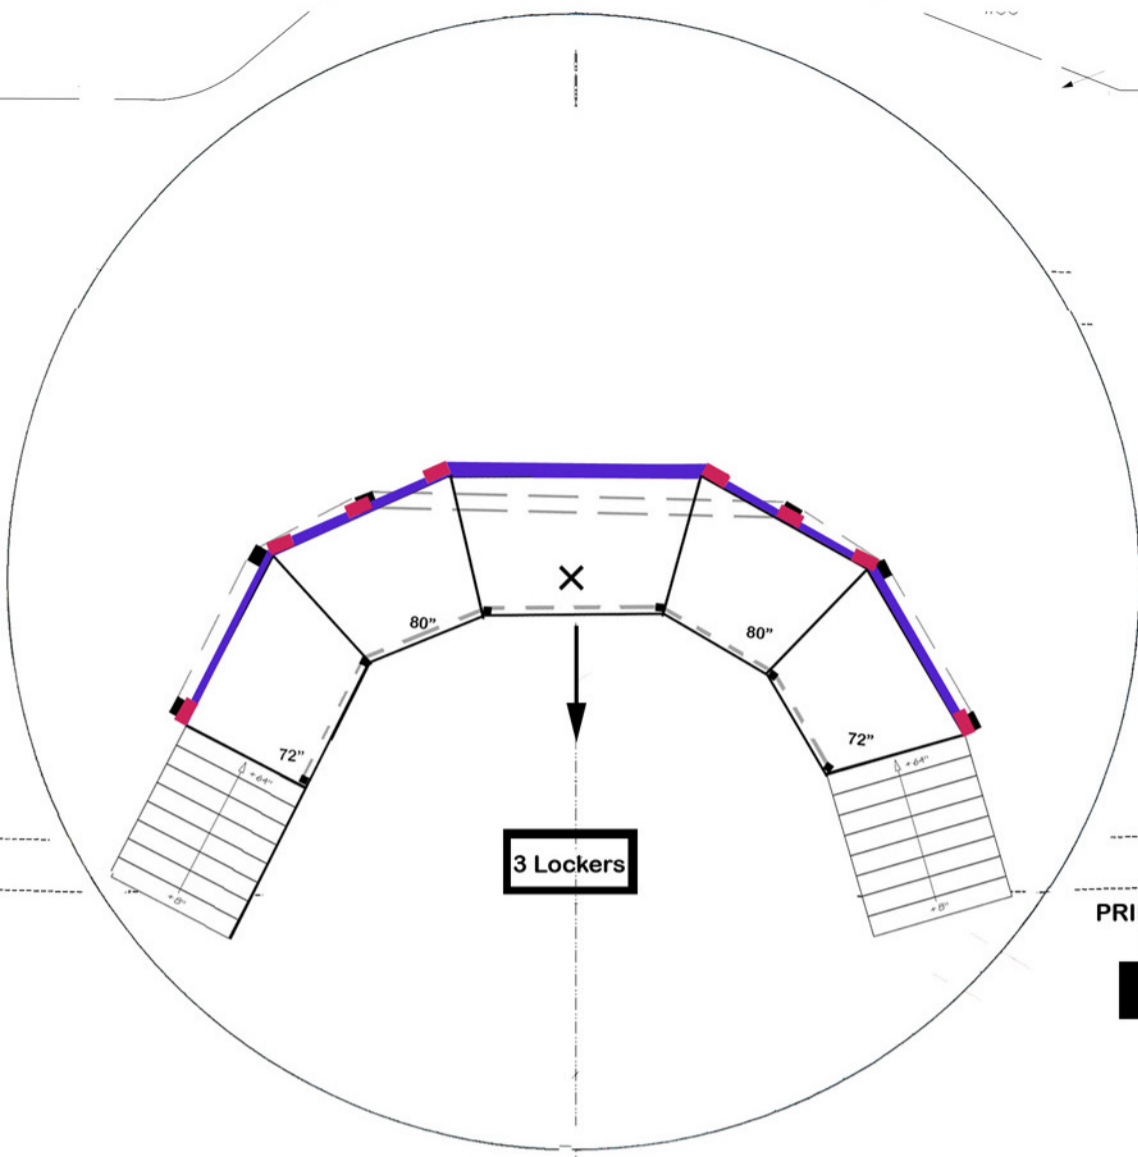

MUNY 2010  
 FOOTLOOSE  
 7/15/10

1.1 Chicago

MUNY 2010  
 FOOTLOOSE  
 7/15/10

1.1 Church

PRINCIPAL'S  
DESK

MUNY 2010  
FOOTLOOSE  
7/15/10

1.4 High School

BUTCHER BLOCK

# 1.7 Great Plains ... CUT?

MUNY 2010  
FOOTLOOSE  
7/15/10

1.9 Gym