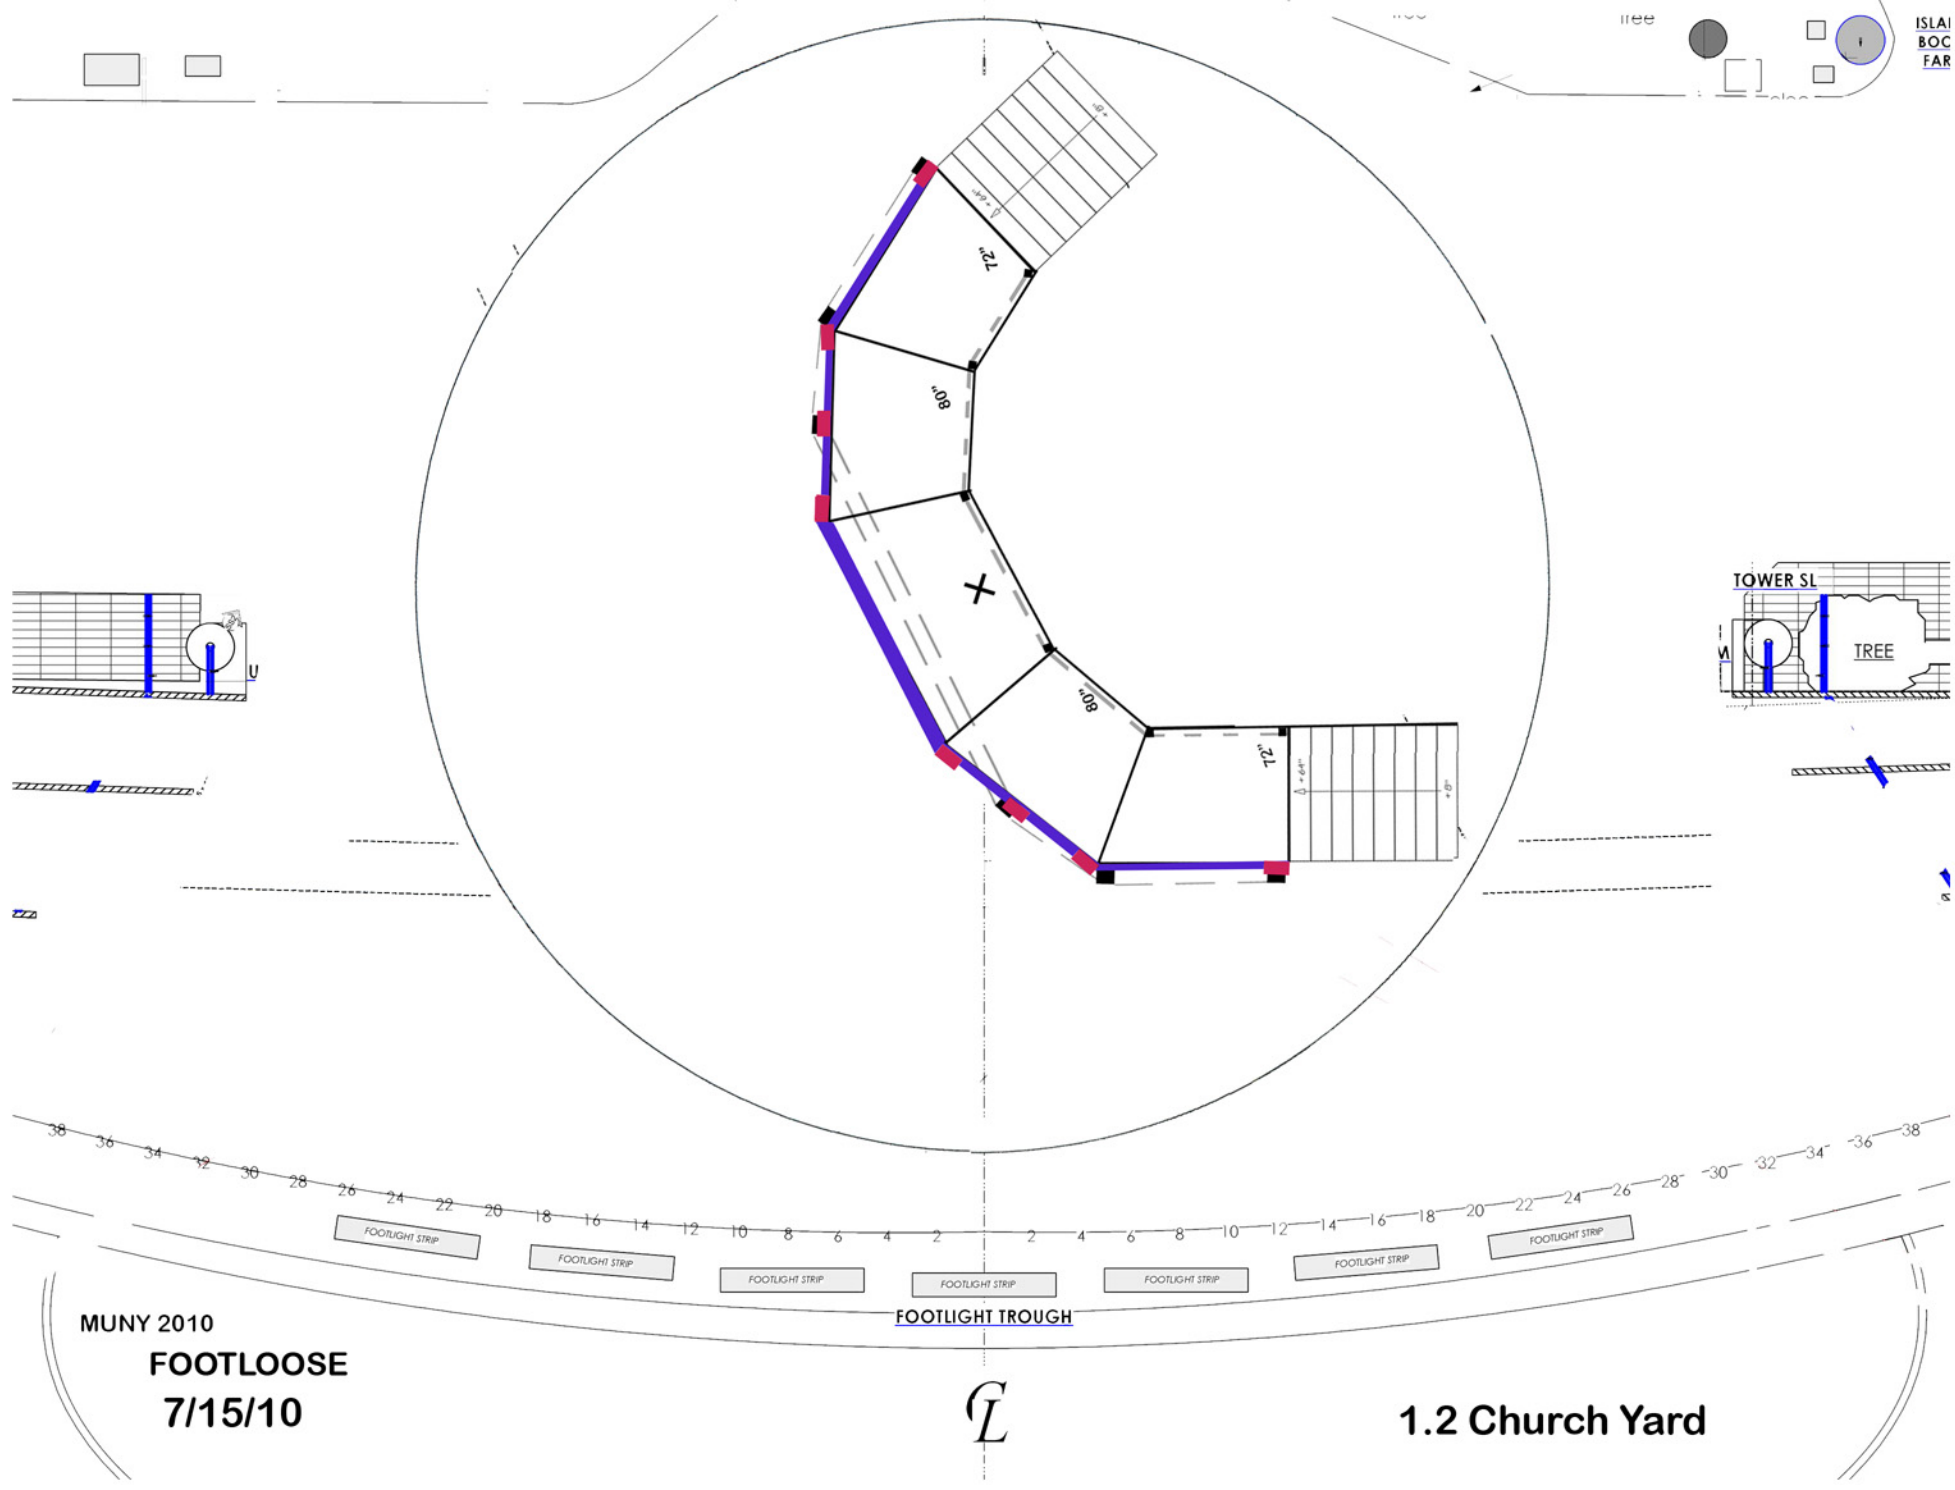

MUNY 2010  
 FOOTLOOSE  
 7/15/10

1.1 Chicago

MUNY 2010  
 FOOTLOOSE  
 7/15/10

1.1 Church

PRINCIPAL'S  
DESK

MUNY 2010  
FOOTLOOSE  
7/15/10

1.4 High School

BUTCHER BLOCK

SOFA

WRITING DESK

MUNY 2010  
FOOTLOOSE  
7/15/10

1.5 Moore's Home

# 1.7 Great Plains ... CUT?

MUNY 2010  
FOOTLOOSE  
7/15/10

1.9 Gym