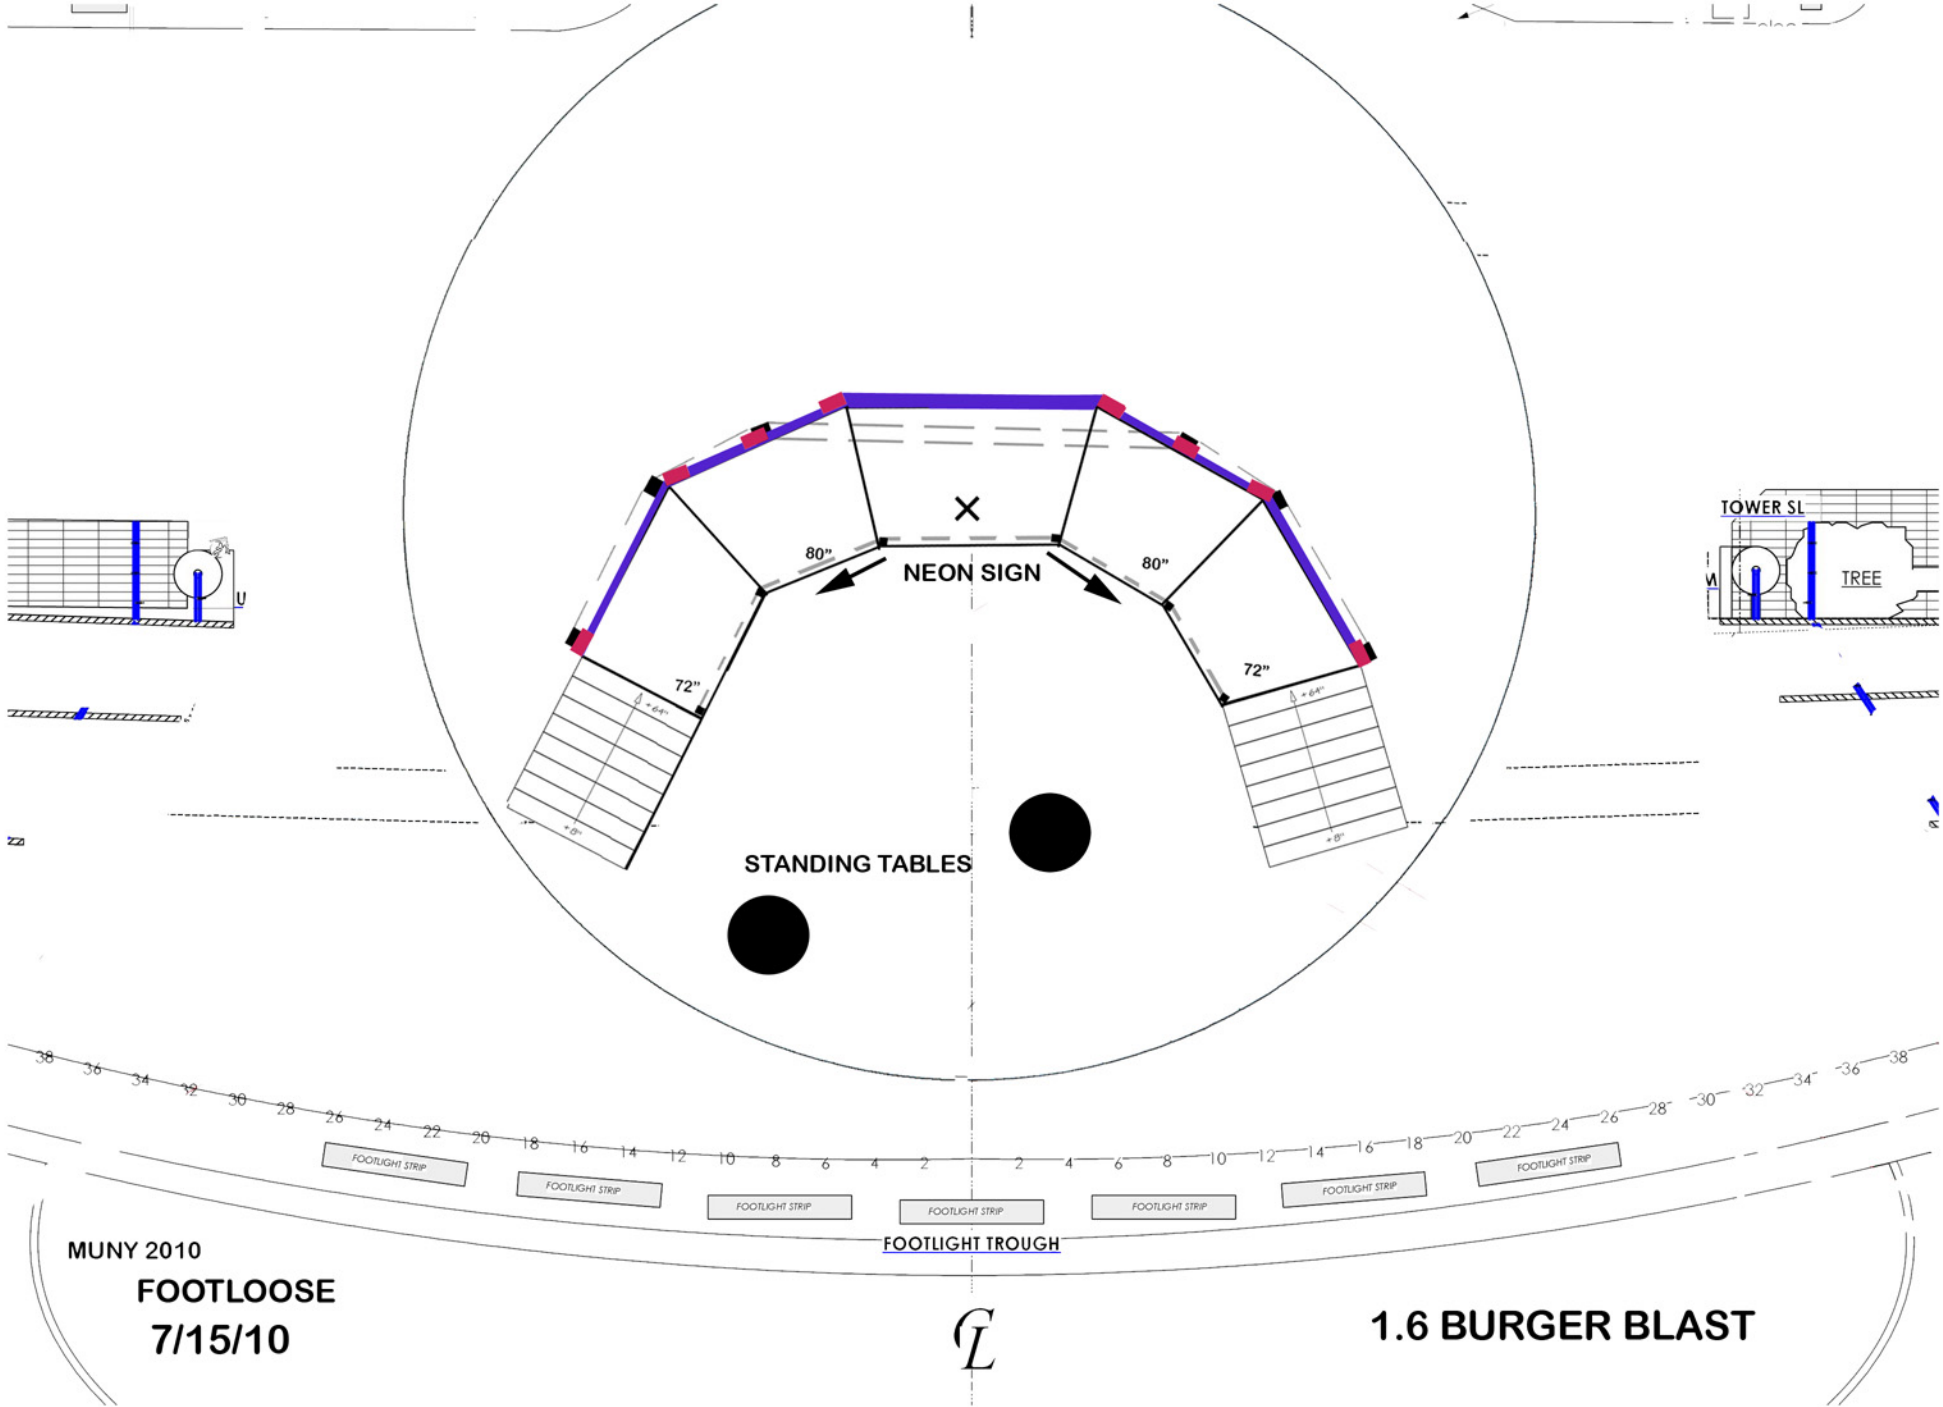

MUNY 2010  
 FOOTLOOSE  
 7/15/10

1.1 Chicago

MUNY 2010  
 FOOTLOOSE  
 7/15/10

1.1 Church

PRINCIPAL'S  
DESK

MUNY 2010  
FOOTLOOSE  
7/15/10

1.4 High School

BUTCHER BLOCK

SOFA

WRITING DESK

MUNY 2010  
FOOTLOOSE  
7/15/10

1.5 Moore's Home

# 1.7 Great Plains ... CUT?

MUNY 2010  
FOOTLOOSE  
7/15/10

1.9 Gym