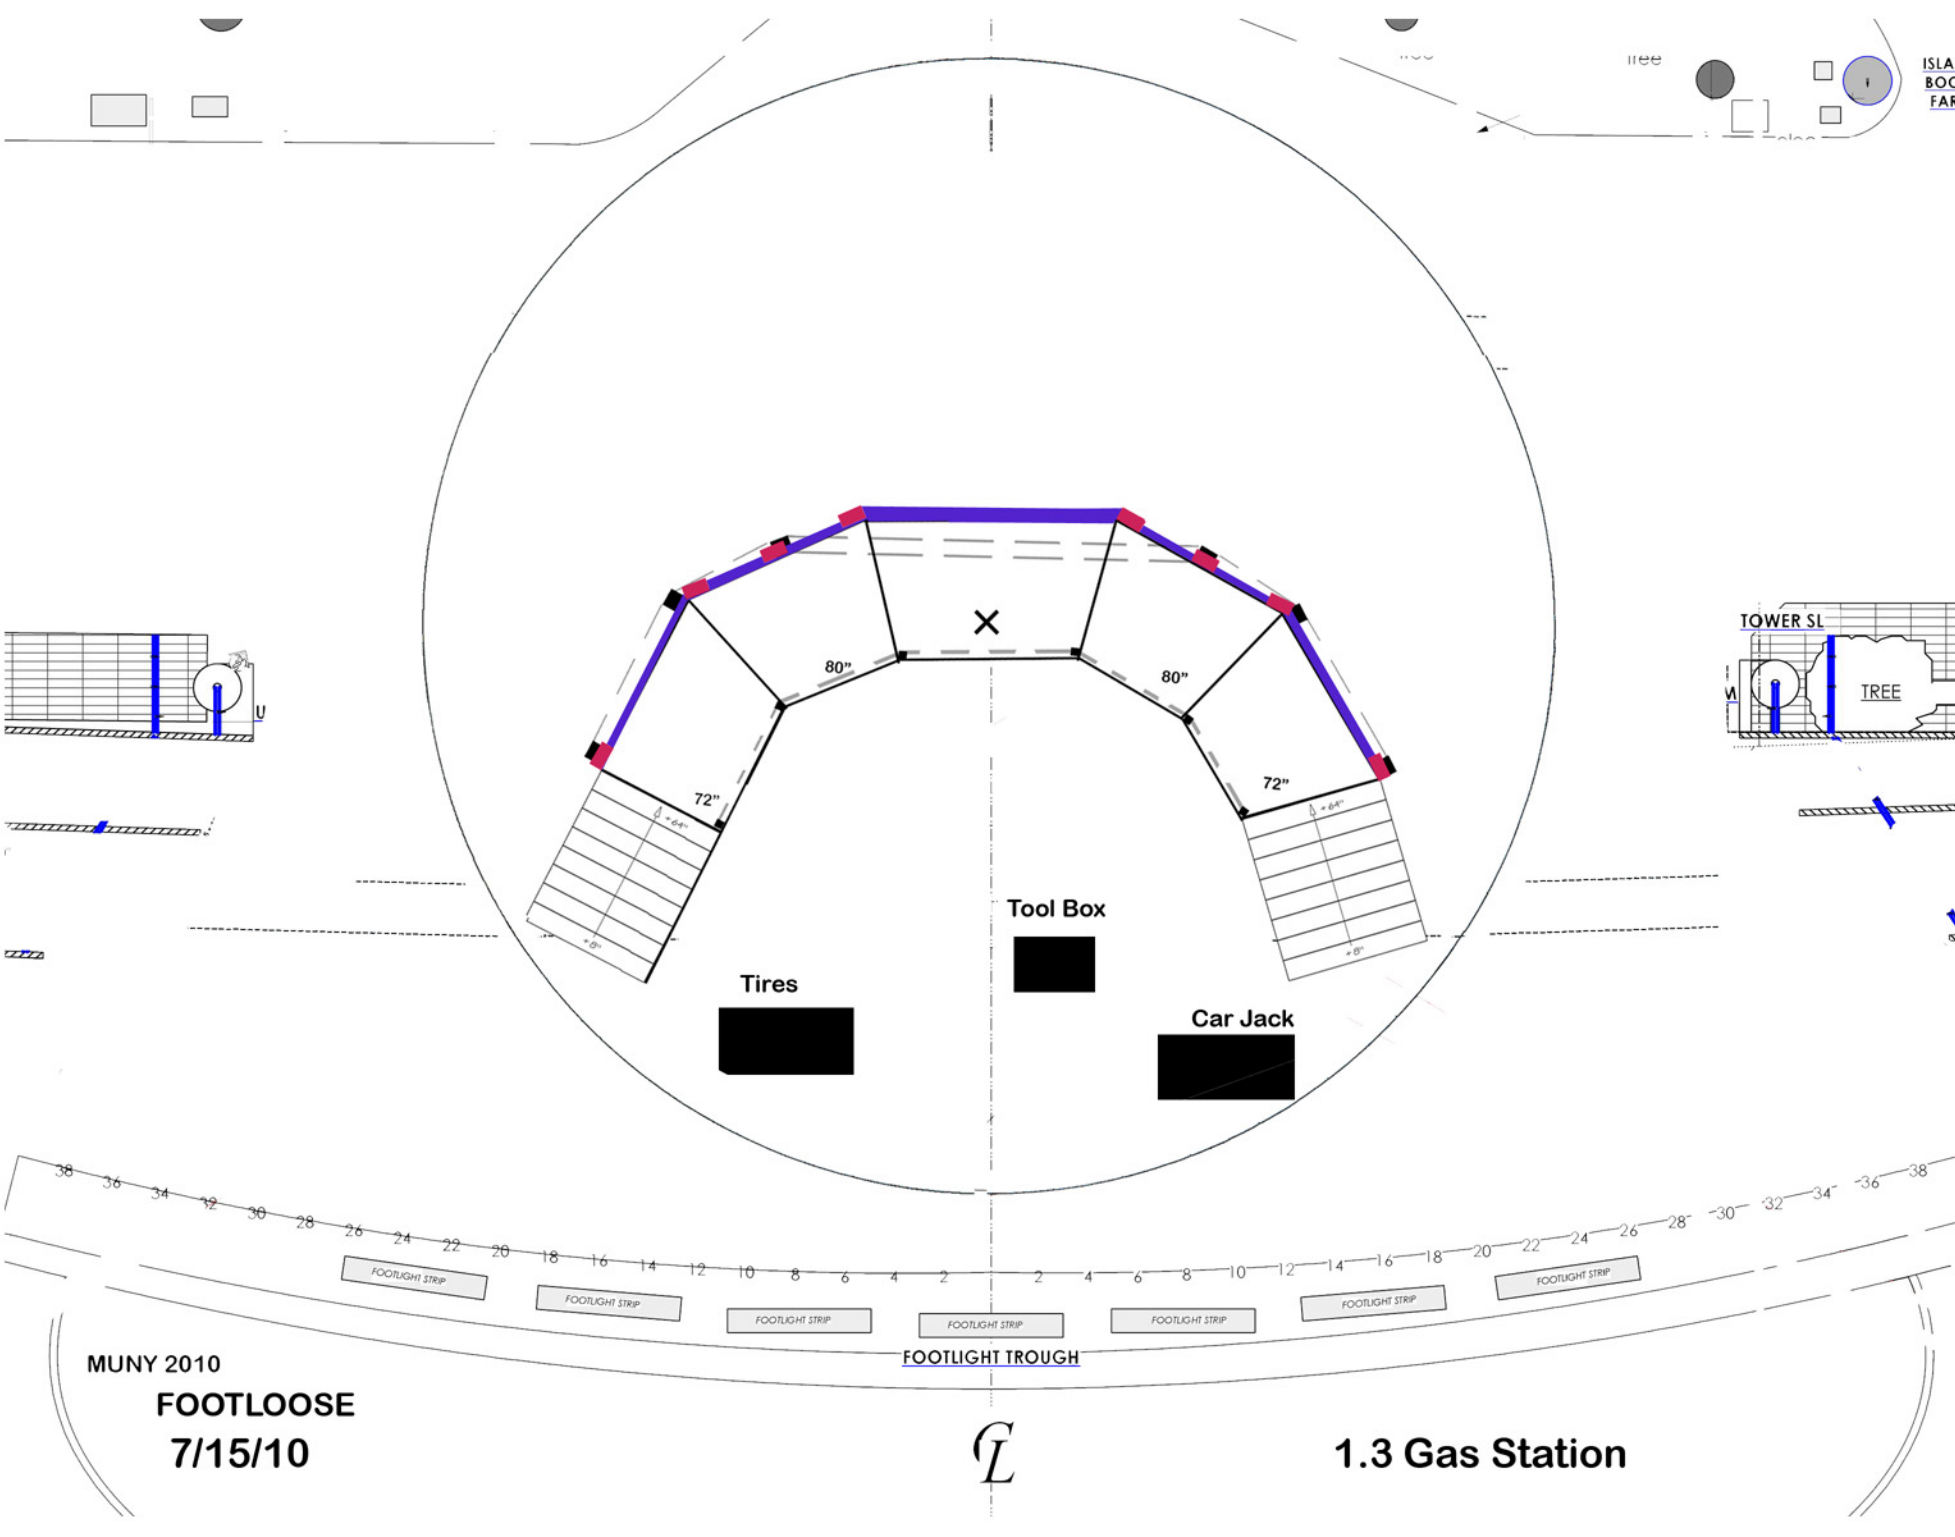

MUNY 2010  
 FOOTLOOSE  
 7/15/10

1.1 Chicago

MUNY 2010  
 FOOTLOOSE  
 7/15/10

1.1 Church

PRINCIPAL'S  
DESK

MUNY 2010  
FOOTLOOSE  
7/15/10

1.4 High School

BUTCHER BLOCK

SOFA

WRITING DESK

MUNY 2010  
FOOTLOOSE  
7/15/10

1.5 Moore's Home

# 1.7 Great Plains ... CUT?

MUNY 2010  
FOOTLOOSE  
7/15/10

1.9 Gym