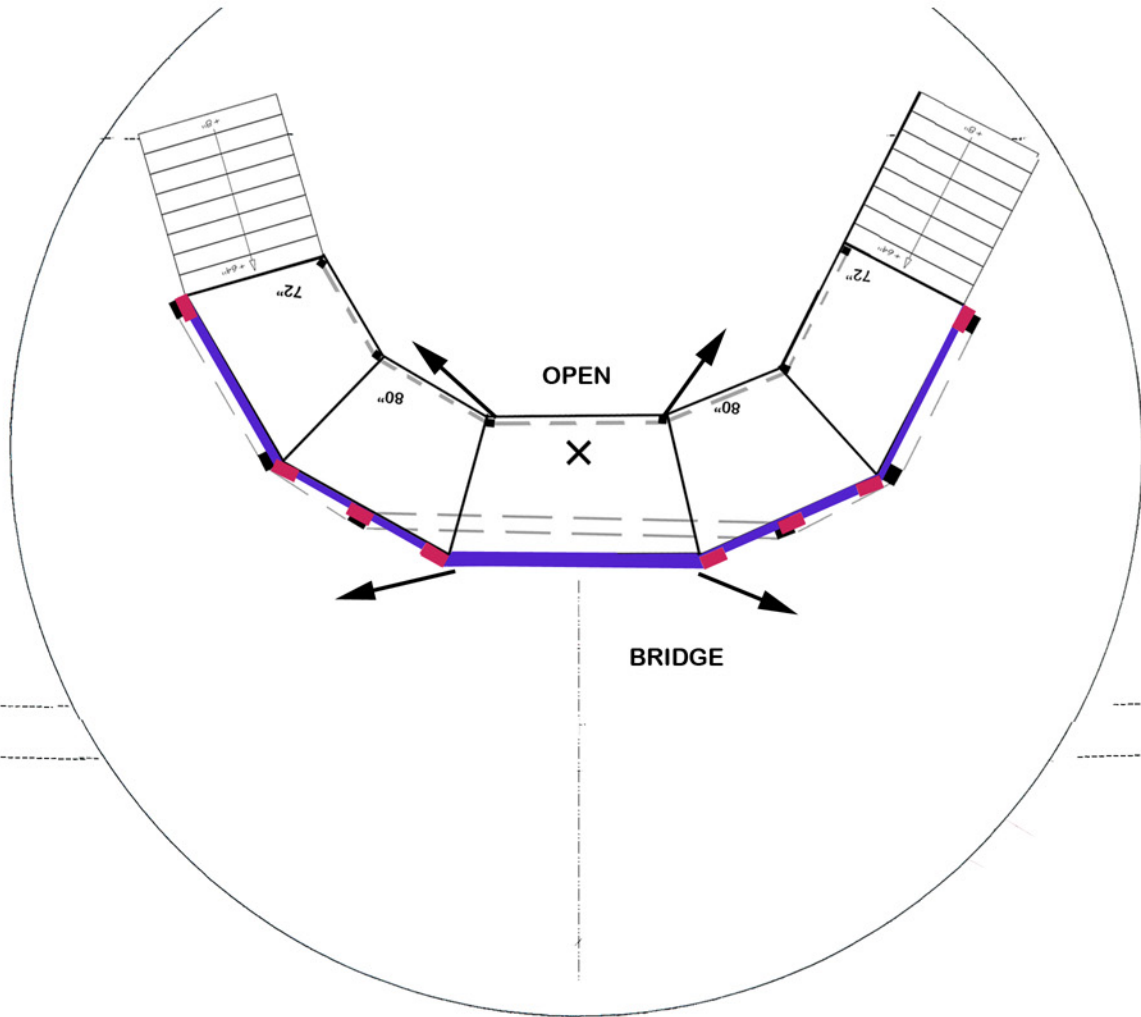

Crates Paint and Signs

MUNY 2010  
FOOTLOOSE  
7/15/10

FOOTLIGHT TROUGH

2.3 Junk Yard

OPEN

BRIDGE

MUNY 2010  
FOOTLOOSE  
7/15/10

FOOTLIGHT TROUGH

2.4 BRIDGE