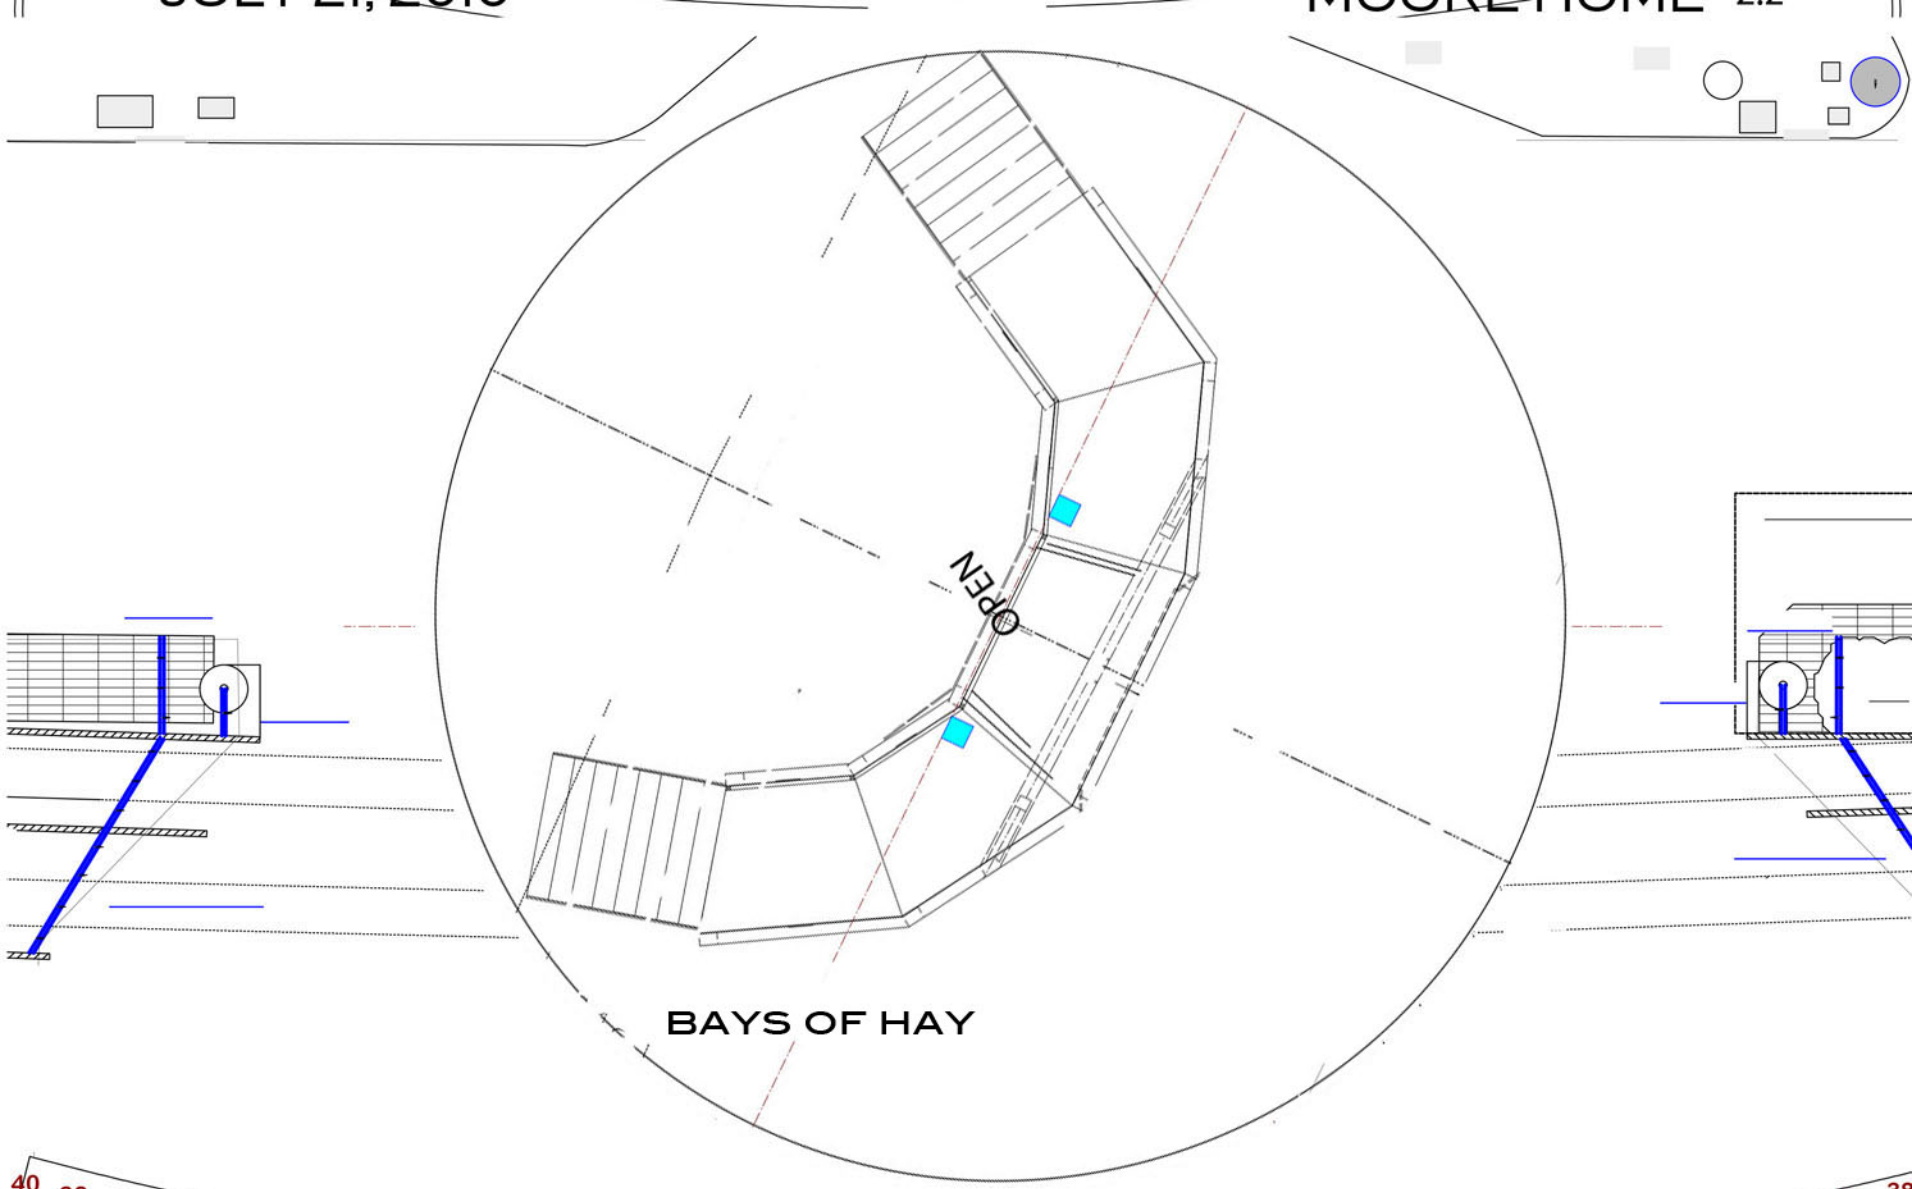

JULY 22, 2010

CHURCH 1.1B CHURCH YARD & 1.2

JULY 22, 2010

GAS STATION 1.3

JULY 21, 2010

HIGH SCHOOL 1.4

JULY 22, 2010

GREAT PLAIN 1.7

CARD TABLE
FOLDING CHAIRS

WRITING DESK

JULY 22, 2010

MOORE HOME 1.8

JULY 22, 2010

GYM/CHURCH

1.9

DURING INTERMISSION, STRIKE LOCKERS FROM INSIDE OF UNIT.

JULY 22, 2010

WESTERN DANCE HALL 2.1

JULY 22, 2010

MOORE HOME 2.2

JULY 22, 2010

CHURCH 2.6 A

JULY 22, 2010

2.7 GYM Dance