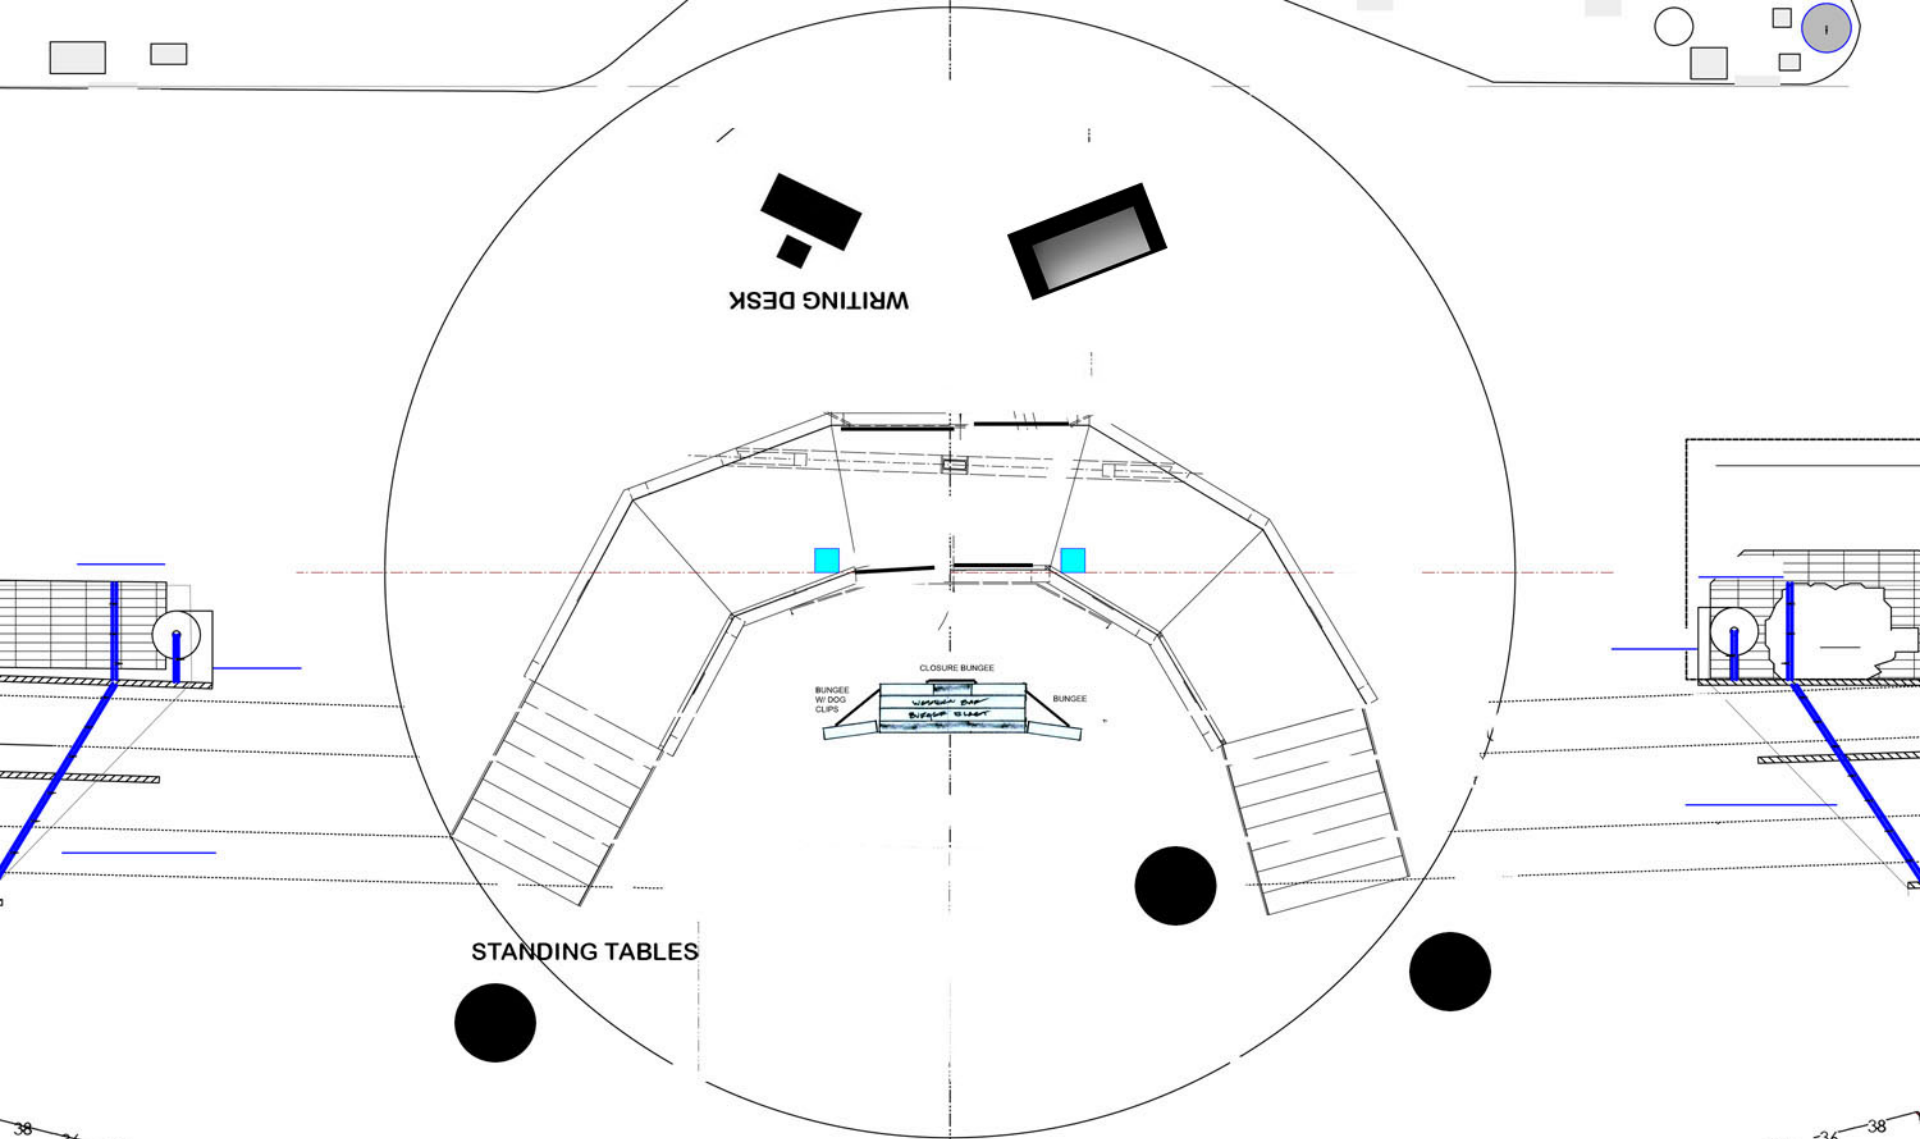

CARD TABLE
FOLDING CHAIRS

WRITING DESK

JULY 22, 2010

MOORE HOME 1.8

JULY 22, 2010

GYM/CHURCH

1.9

DURING INTERMISSION, STRIKE LOCKERS FROM INSIDE OF UNIT.