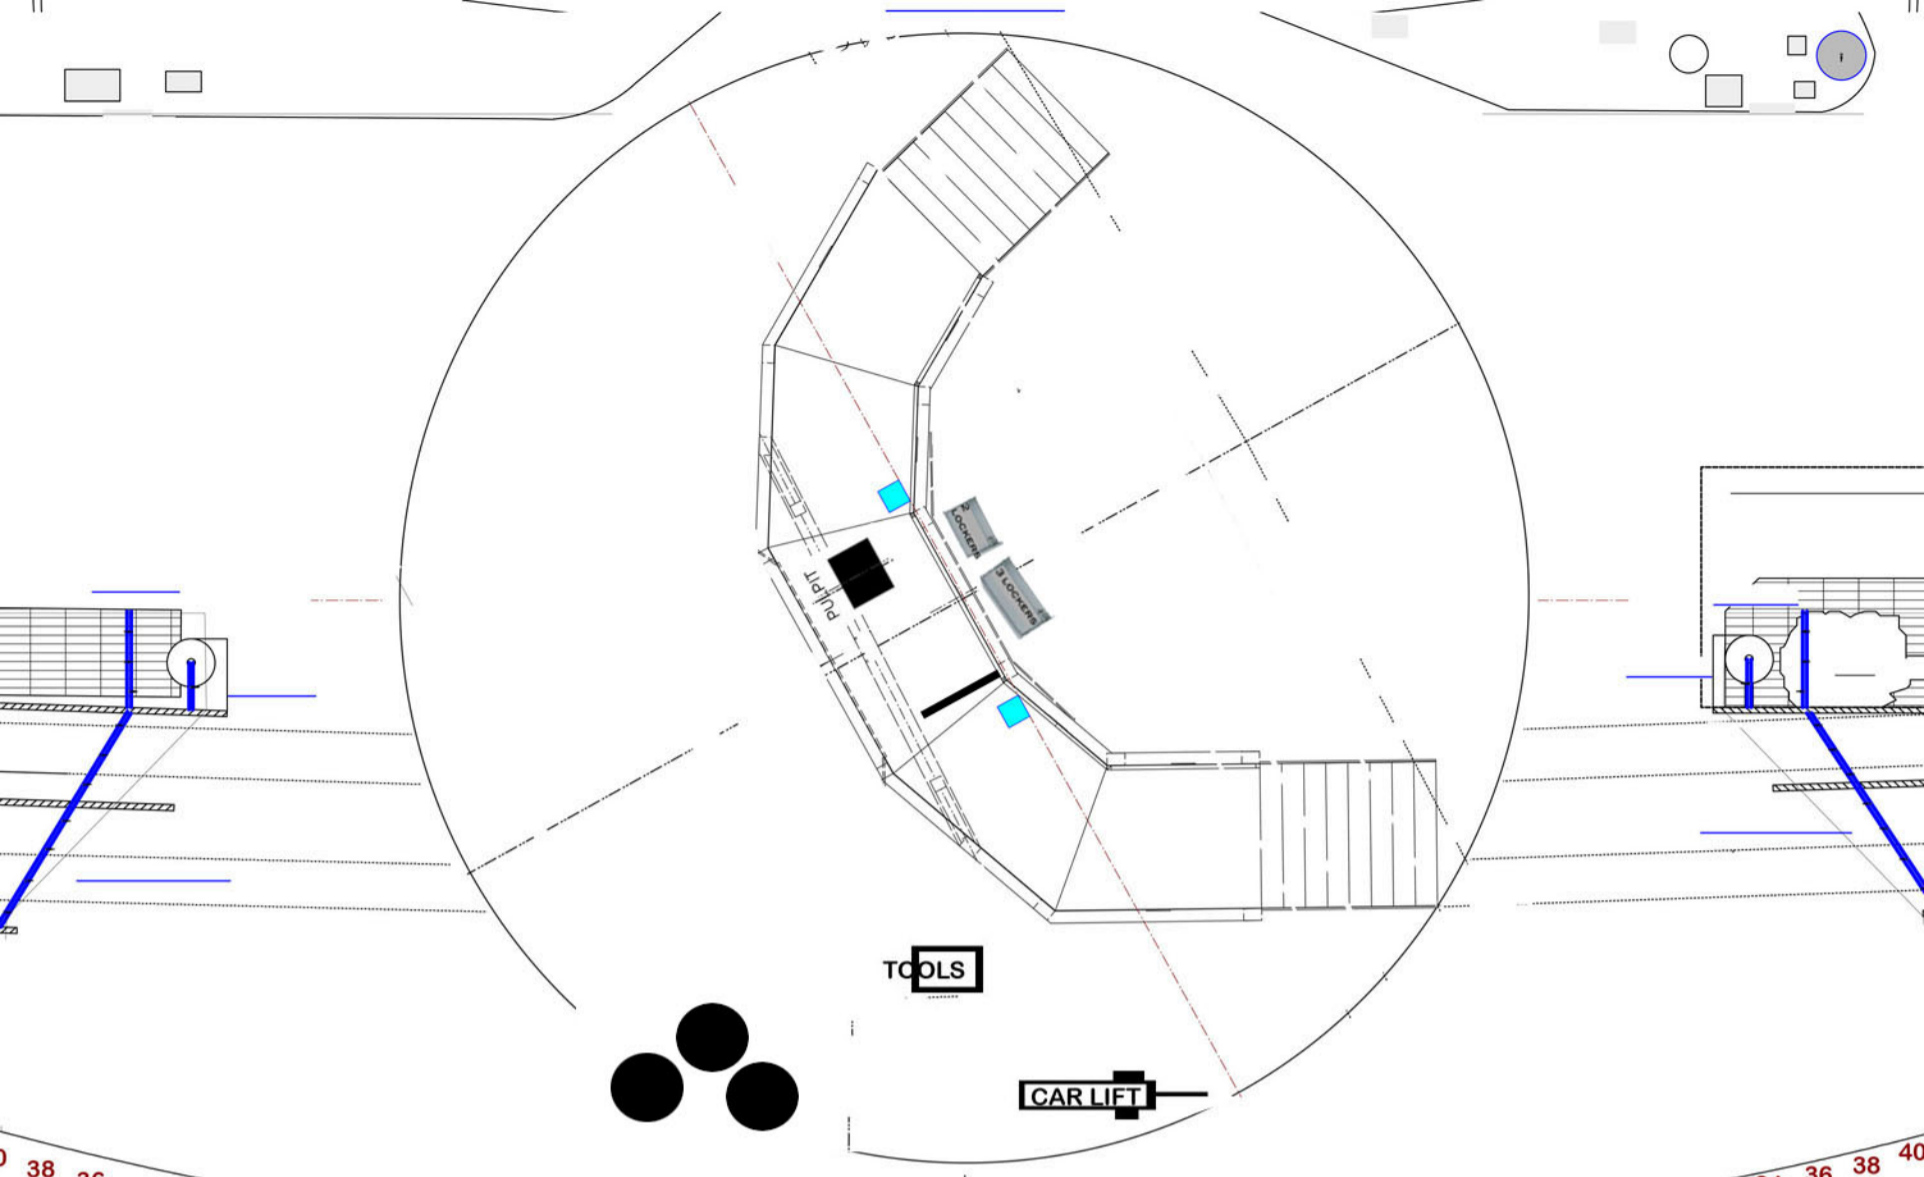

JULY 22, 2010

CHURCH 1.1B CHURCH YARD & 1.2

JULY 22, 2010

GAS STATION 1.3

JULY 21, 2010

HIGH SCHOOL 1.4

JULY 22, 2010

GREAT PLAIN 1.7

CARD TABLE
FOLDING CHAIRS

WRITING DESK

JULY 22, 2010

MOORE HOME 1.8

JULY 22, 2010

GYM/CHURCH

1.9

DURING INTERMISSION, STRIKE LOCKERS FROM INSIDE OF UNIT.

JULY 22, 2010

WESTERN DANCE HALL 2.1

JULY 22, 2010

MOORE HOME 2.2

JULY 22, 2010

CHURCH 2.6 A

JULY 22, 2010

2.7 GYM Dance