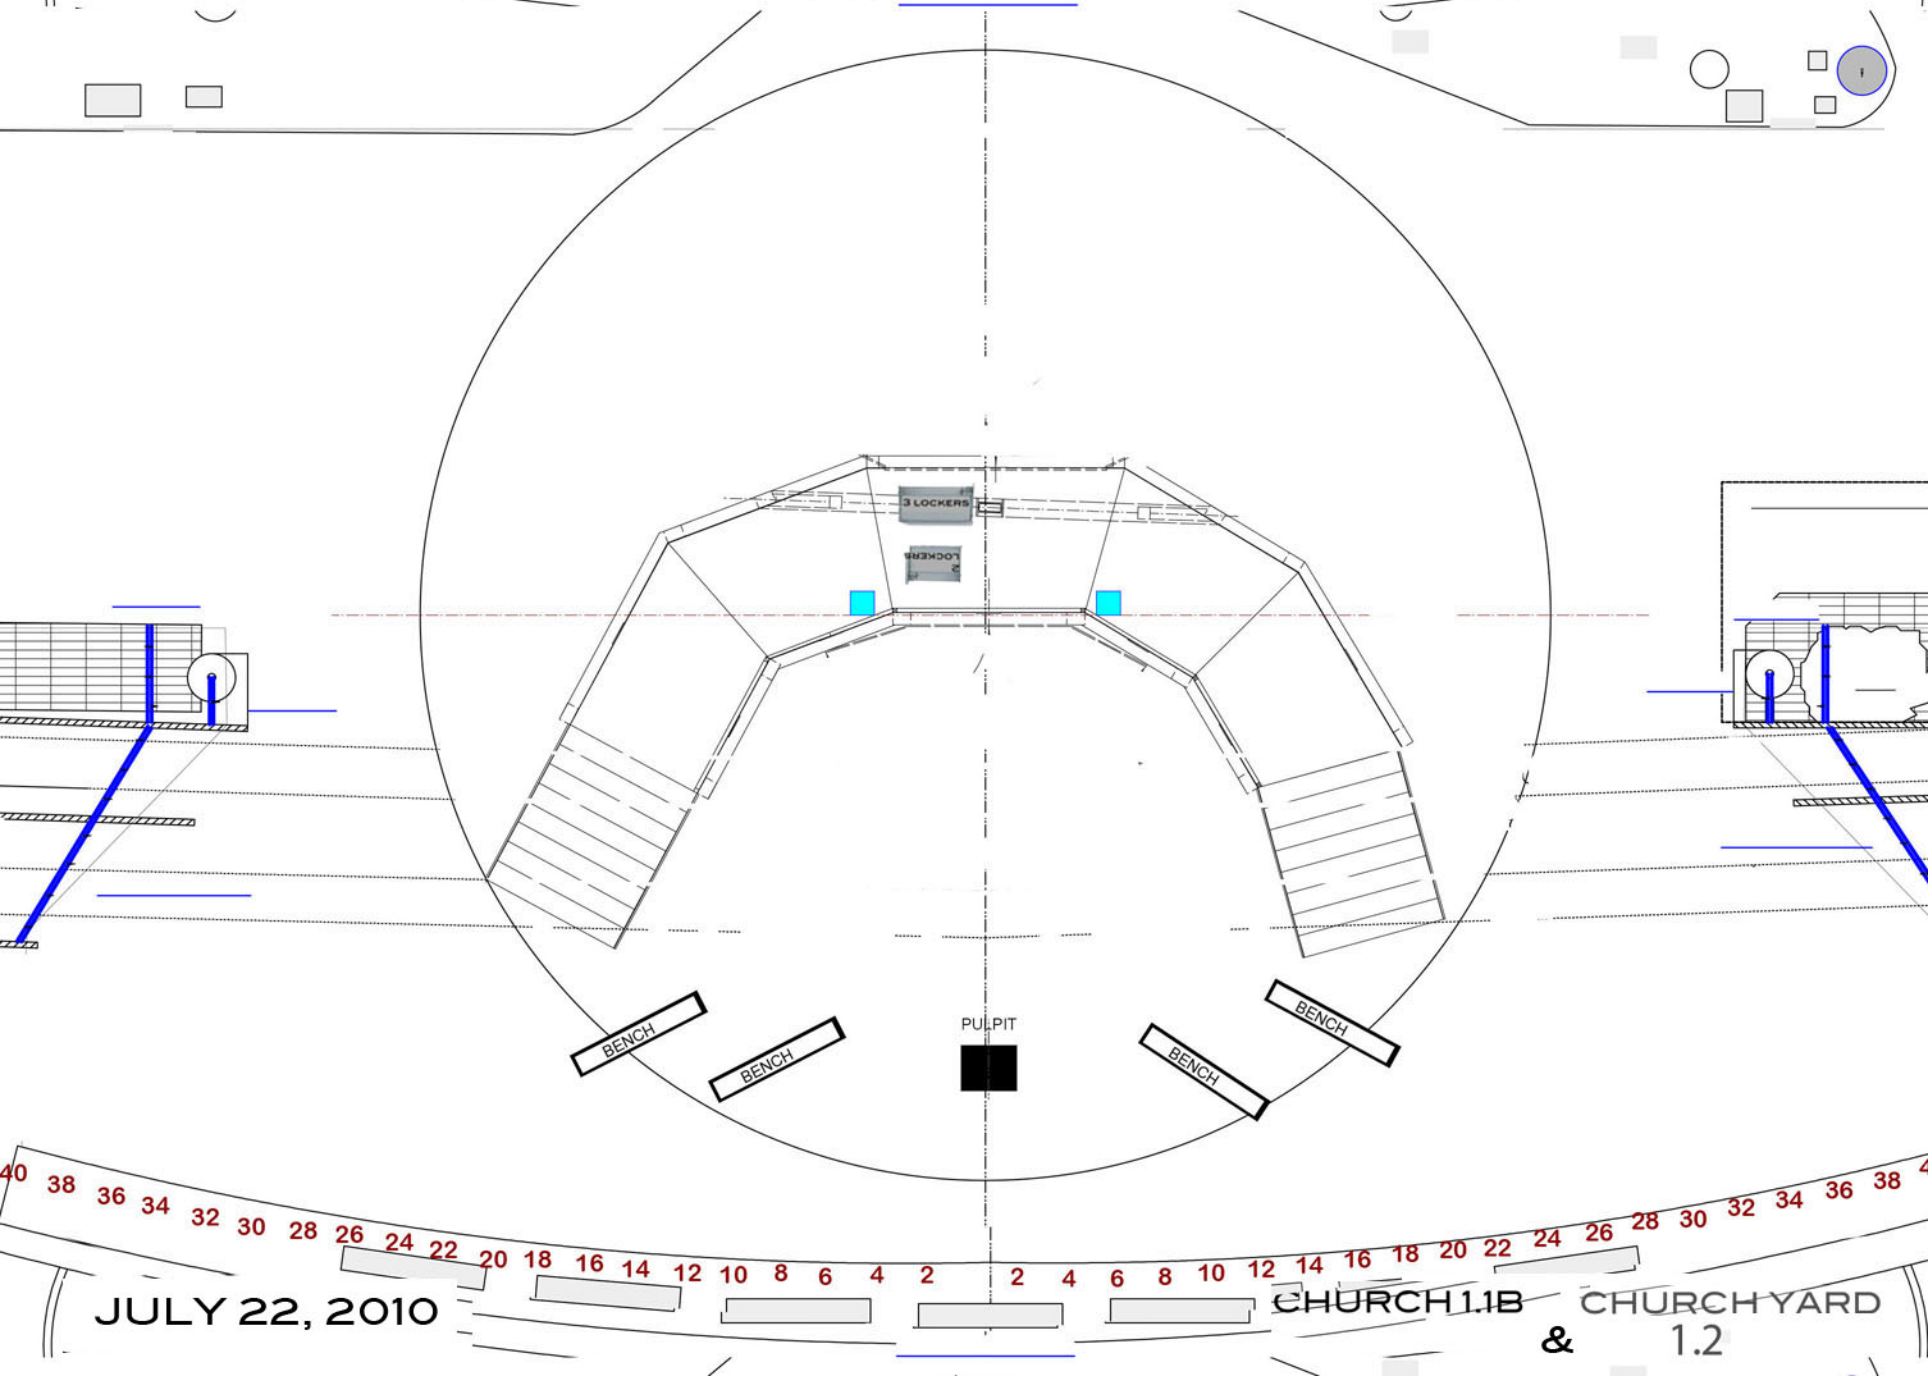

CHICAGO ELEVATED TRAIN

DISCO PARTY

PACKING

80'S IKEA DRESSER

U-HAUL BOXES

JULY 22, 2010

CHICAGO 1.1A

PULPIT

JULY 22, 2010

CHURCH 1.1B CHURCH YARD & 1.2

JULY 22, 2010

GAS STATION 1.3

JULY 21, 2010

HIGH SCHOOL 1.4

JULY 22, 2010

GREAT PLAIN 1.7

CARD TABLE
FOLDING CHAIRS

WRITING DESK

JULY 22, 2010

MOORE HOME 1.8

JULY 22, 2010

GYM/CHURCH

1.9

DURING INTERMISSION, STRIKE LOCKERS FROM INSIDE OF UNIT.

JULY 22, 2010

WESTERN DANCE HALL 2.1

JULY 22, 2010

MOORE HOME 2.2

JULY 22, 2010

CHURCH 2.6 A

JULY 22, 2010

2.7 GYM Dance