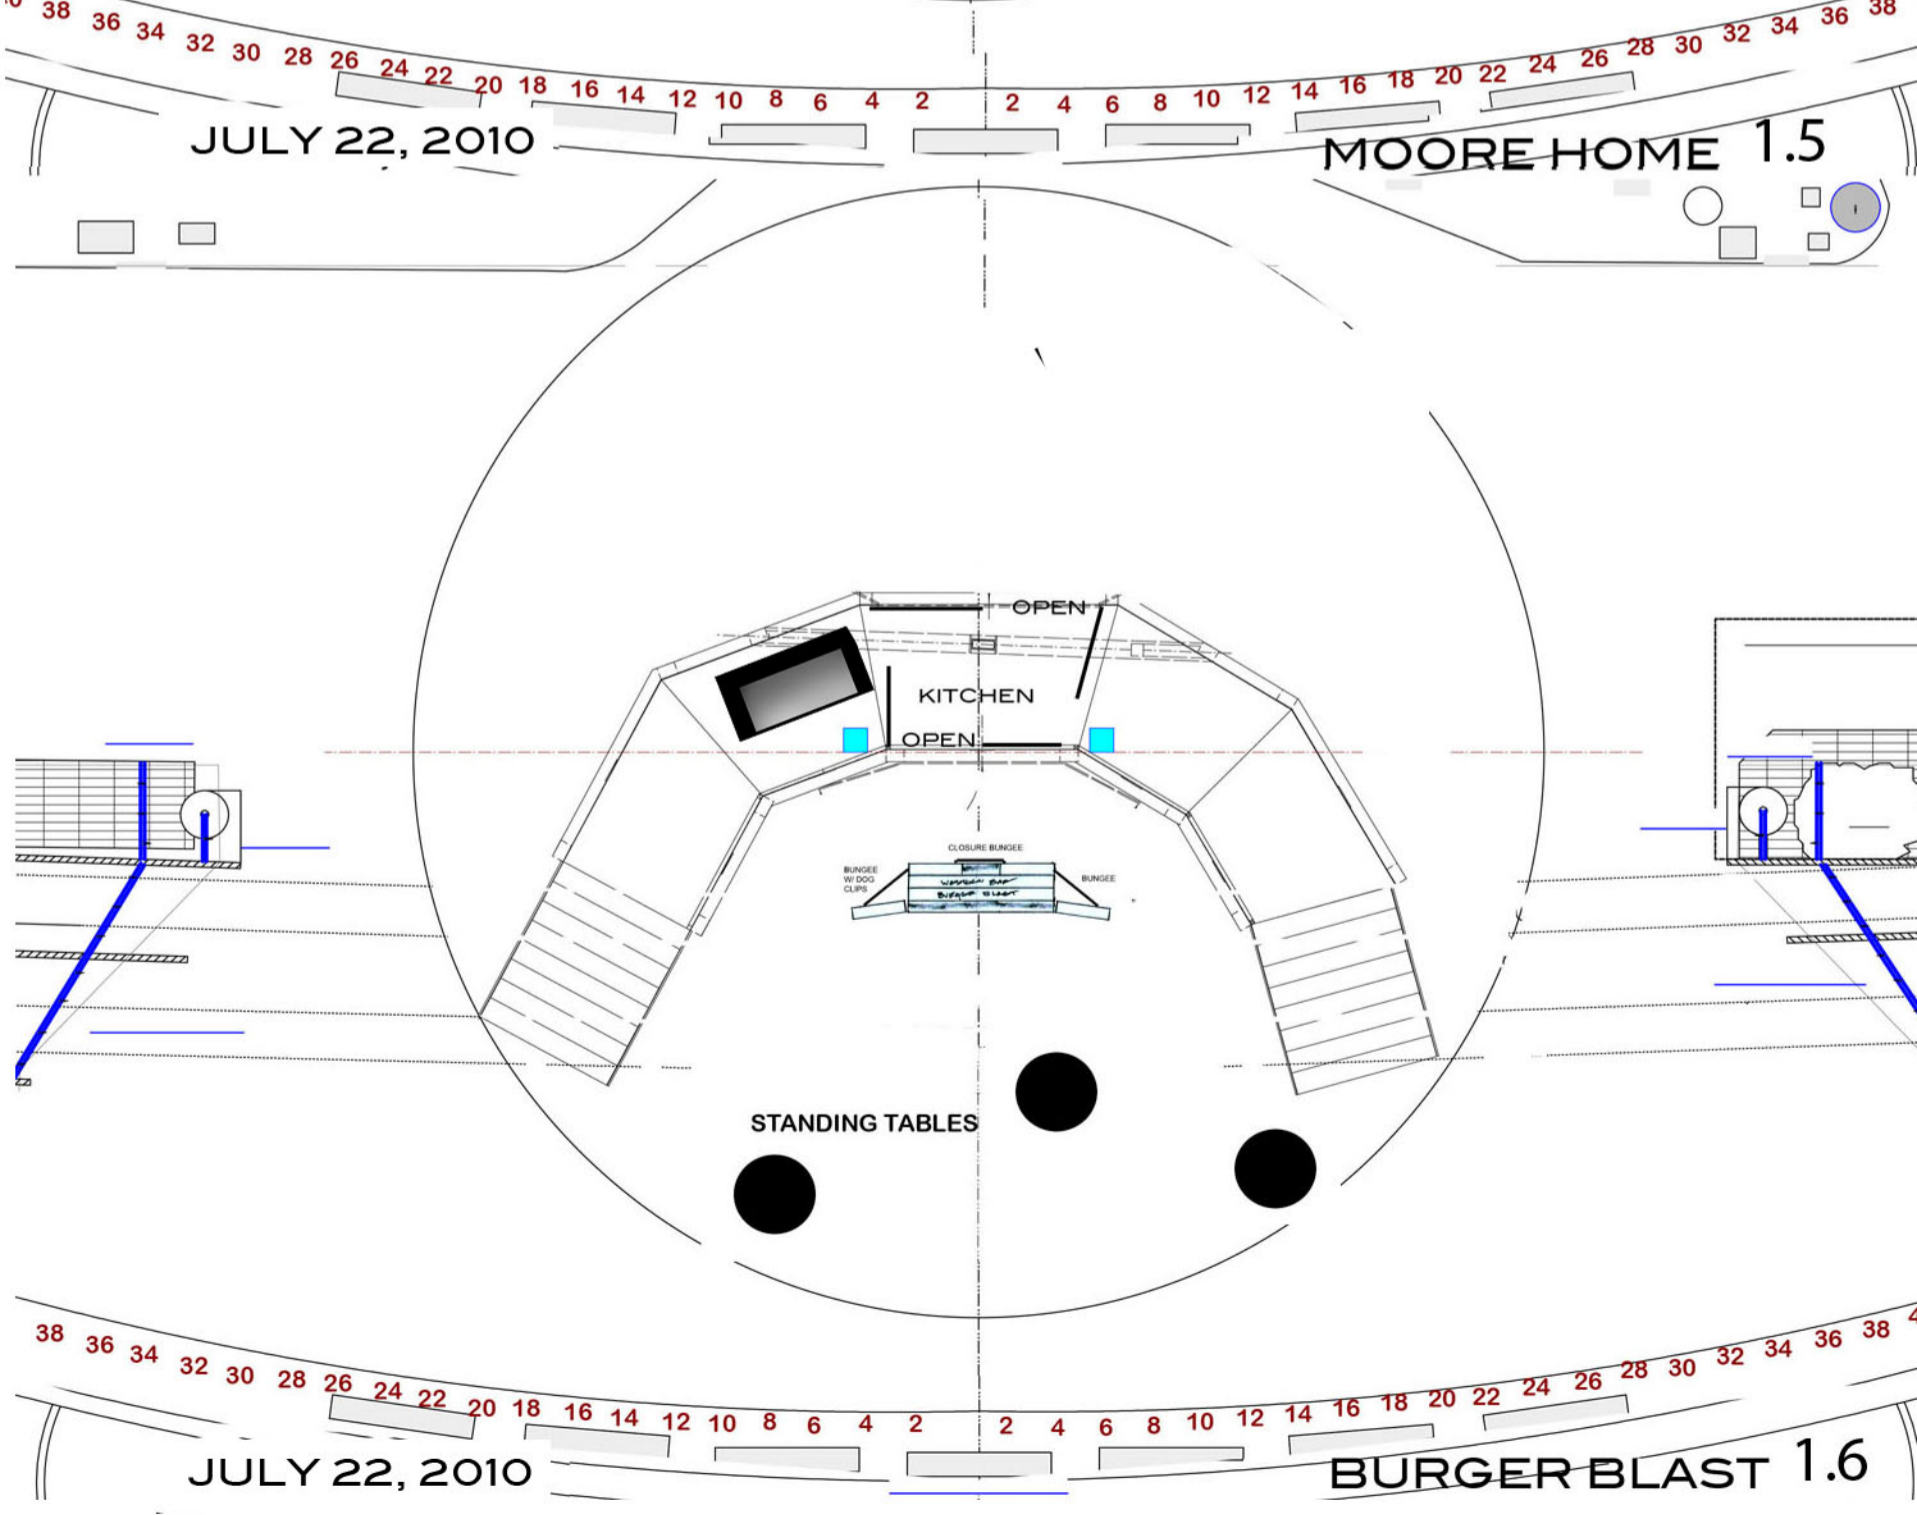

JULY 22, 2010

CHURCH 1.1B CHURCH YARD & 1.2

JULY 22, 2010

GAS STATION 1.3

JULY 21, 2010

HIGH SCHOOL 1.4

JULY 22, 2010

GREAT PLAIN 1.7

CARD TABLE
FOLDING CHAIRS

WRITING DESK

JULY 22, 2010

MOORE HOME 1.8

JULY 22, 2010

GYM/CHURCH

1.9

DURING INTERMISSION, STRIKE LOCKERS FROM INSIDE OF UNIT.

JULY 22, 2010

WESTERN DANCE HALL 2.1

JULY 22, 2010

MOORE HOME 2.2

JULY 22, 2010

CHURCH 2.6 A

JULY 22, 2010

2.7 GYM Dance