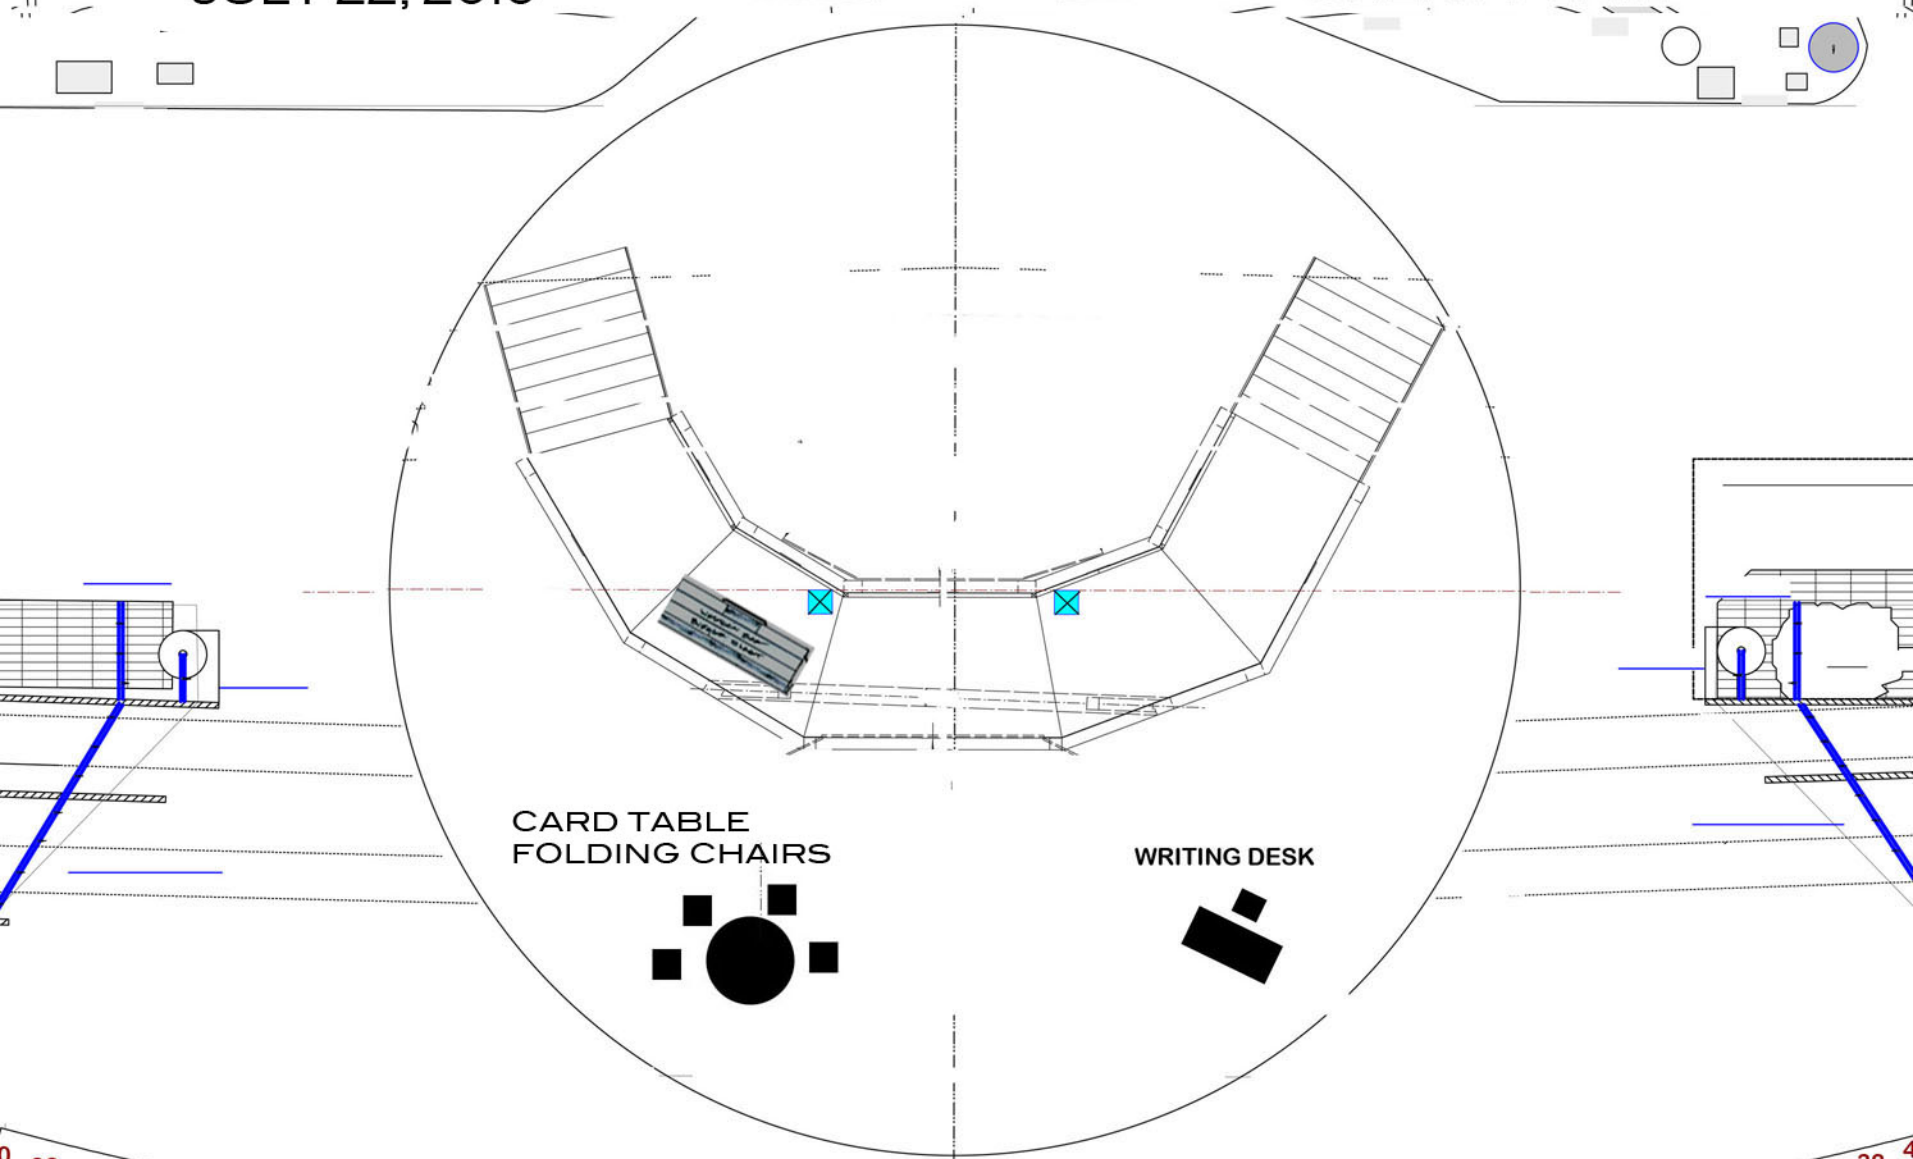

JULY 22, 2010

CHURCH 1.1B CHURCH YARD & 1.2

JULY 22, 2010

GAS STATION 1.3

JULY 21, 2010

HIGH SCHOOL 1.4

JULY 22, 2010

GREAT PLAIN 1.7

CARD TABLE
FOLDING CHAIRS

WRITING DESK

JULY 22, 2010

MOORE HOME 1.8

JULY 22, 2010

GYM/CHURCH

1.9

DURING INTERMISSION, STRIKE LOCKERS FROM INSIDE OF UNIT.