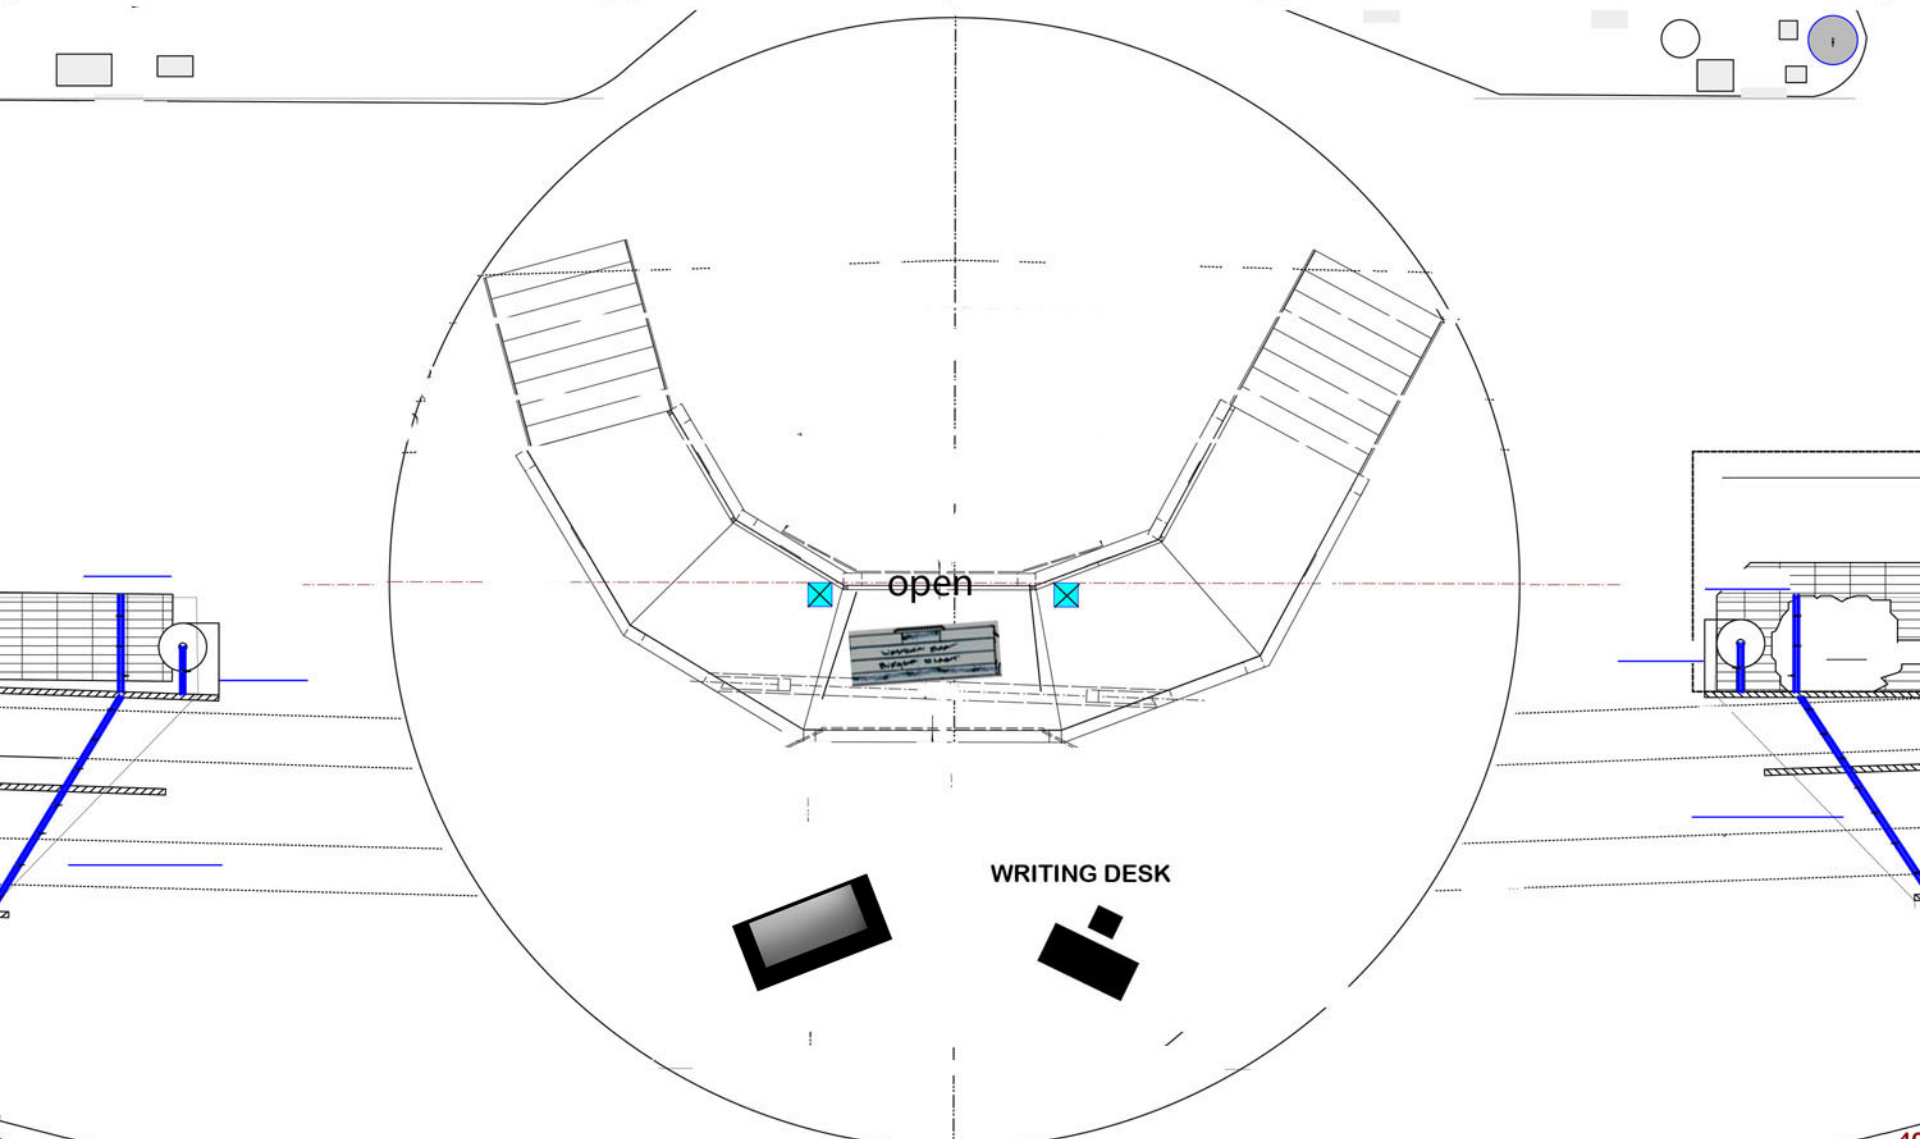

JULY 22, 2010

WESTERN DANCE HALL 2.1