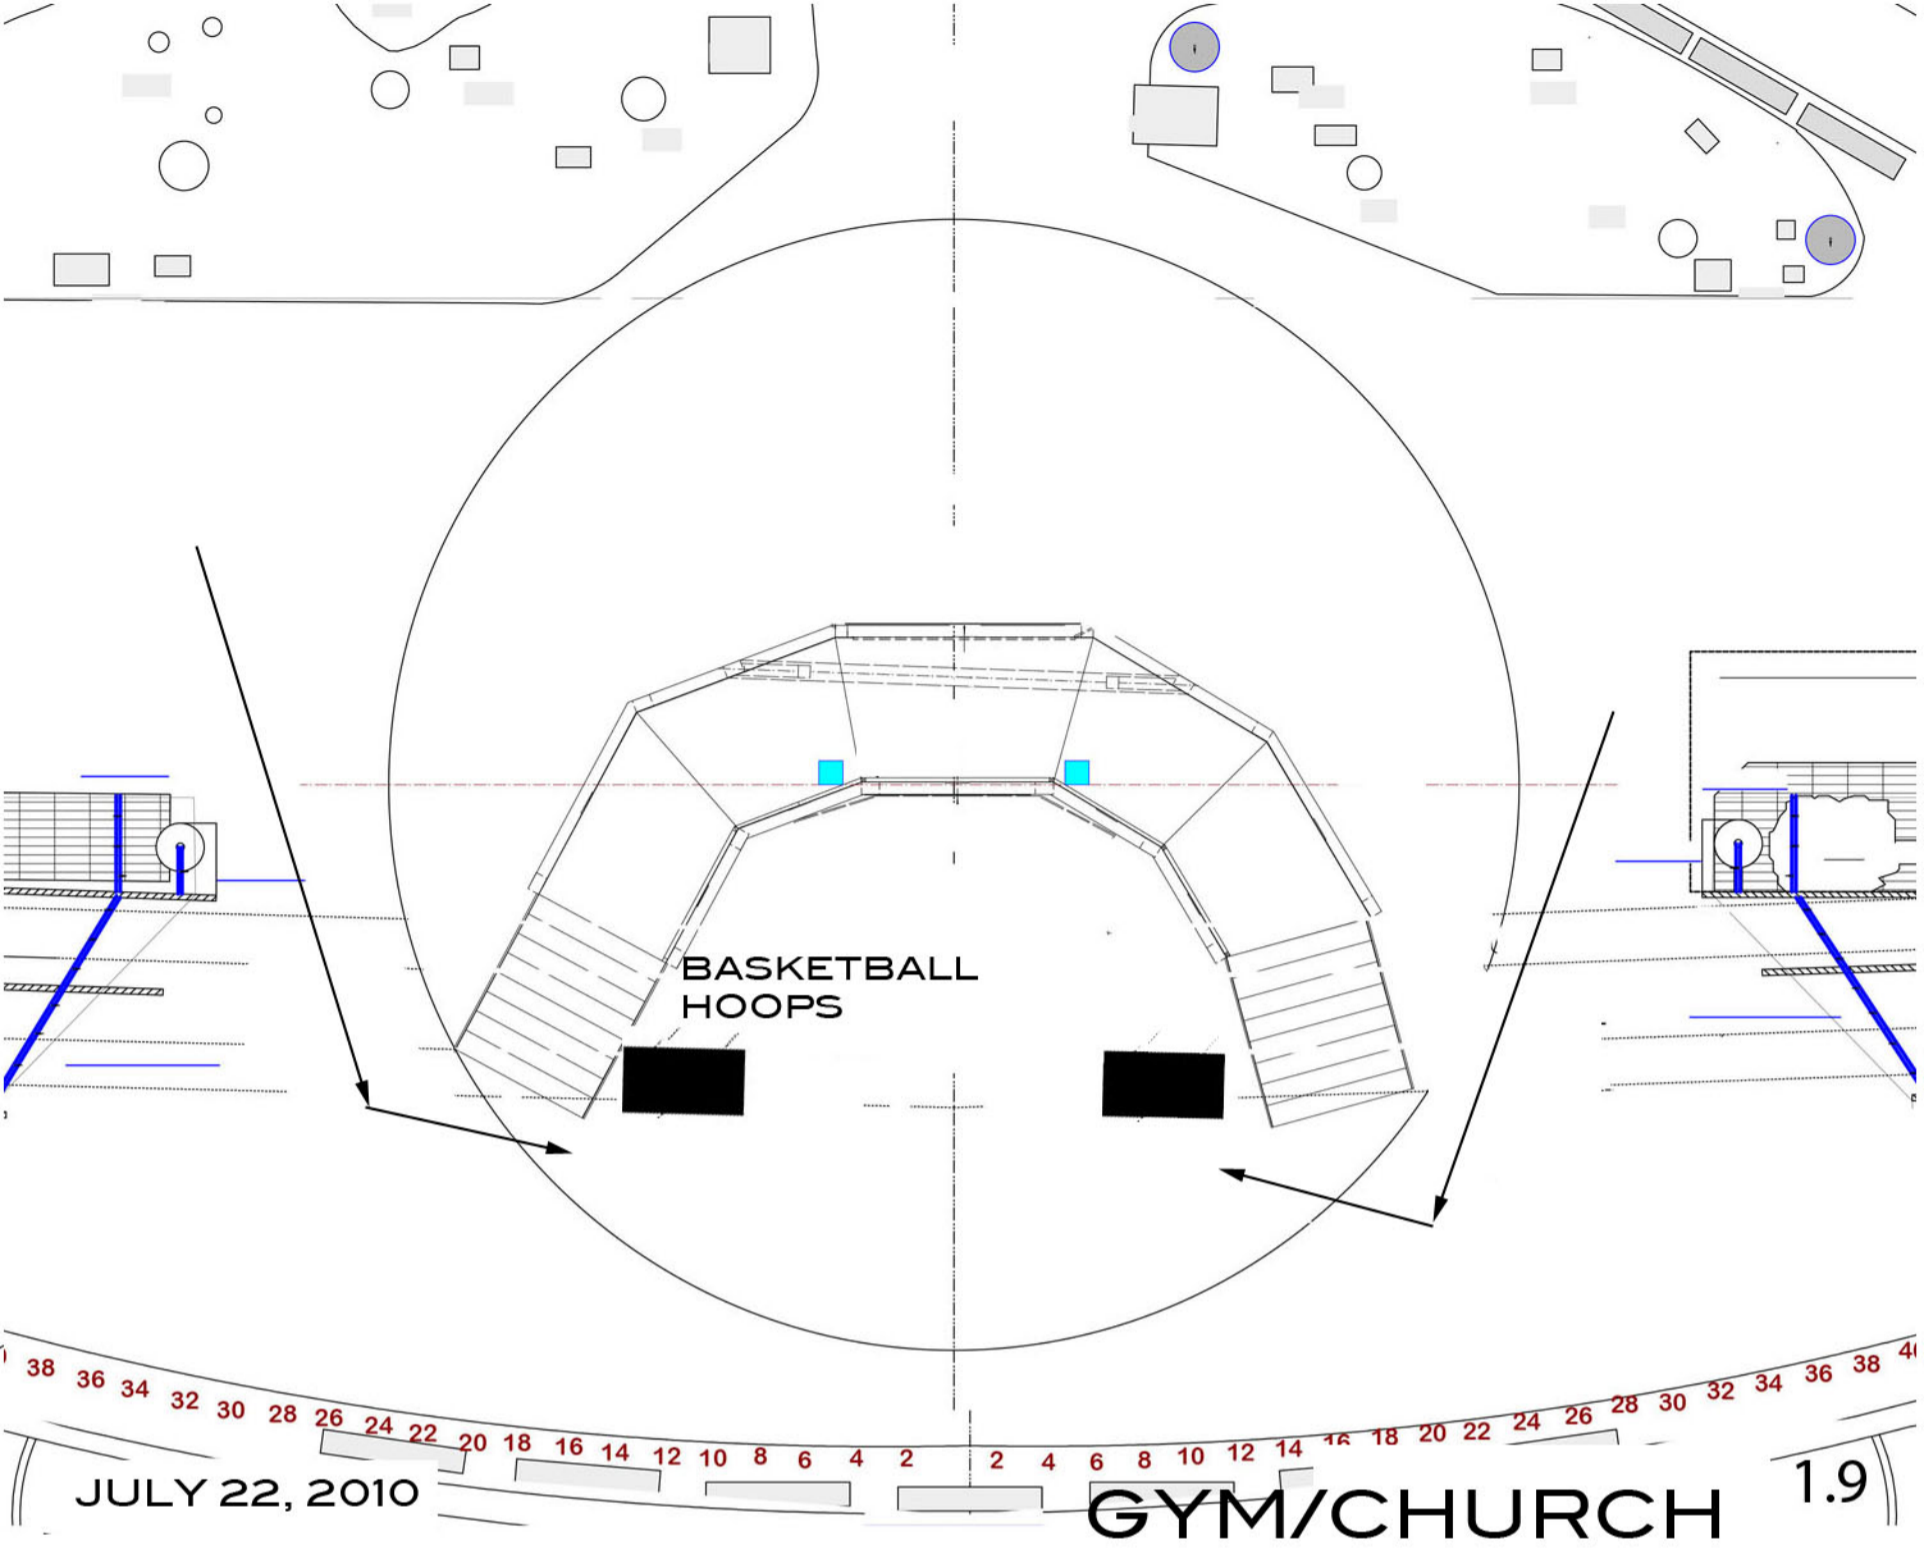

JULY 22, 2010

CHURCH 1.1B CHURCH YARD & 1.2

JULY 22, 2010

GAS STATION 1.3

JULY 21, 2010

HIGH SCHOOL 1.4

JULY 22, 2010

GREAT PLAIN 1.7

CARD TABLE
FOLDING CHAIRS

WRITING DESK

JULY 22, 2010

MOORE HOME 1.8

JULY 22, 2010

GYM/CHURCH

1.9

DURING INTERMISSION, STRIKE LOCKERS FROM INSIDE OF UNIT.

JULY 22, 2010

WESTERN DANCE HALL 2.1

JULY 22, 2010

MOORE HOME 2.2

JULY 22, 2010

CHURCH 2.6 A

JULY 22, 2010

2.7 GYM Dance