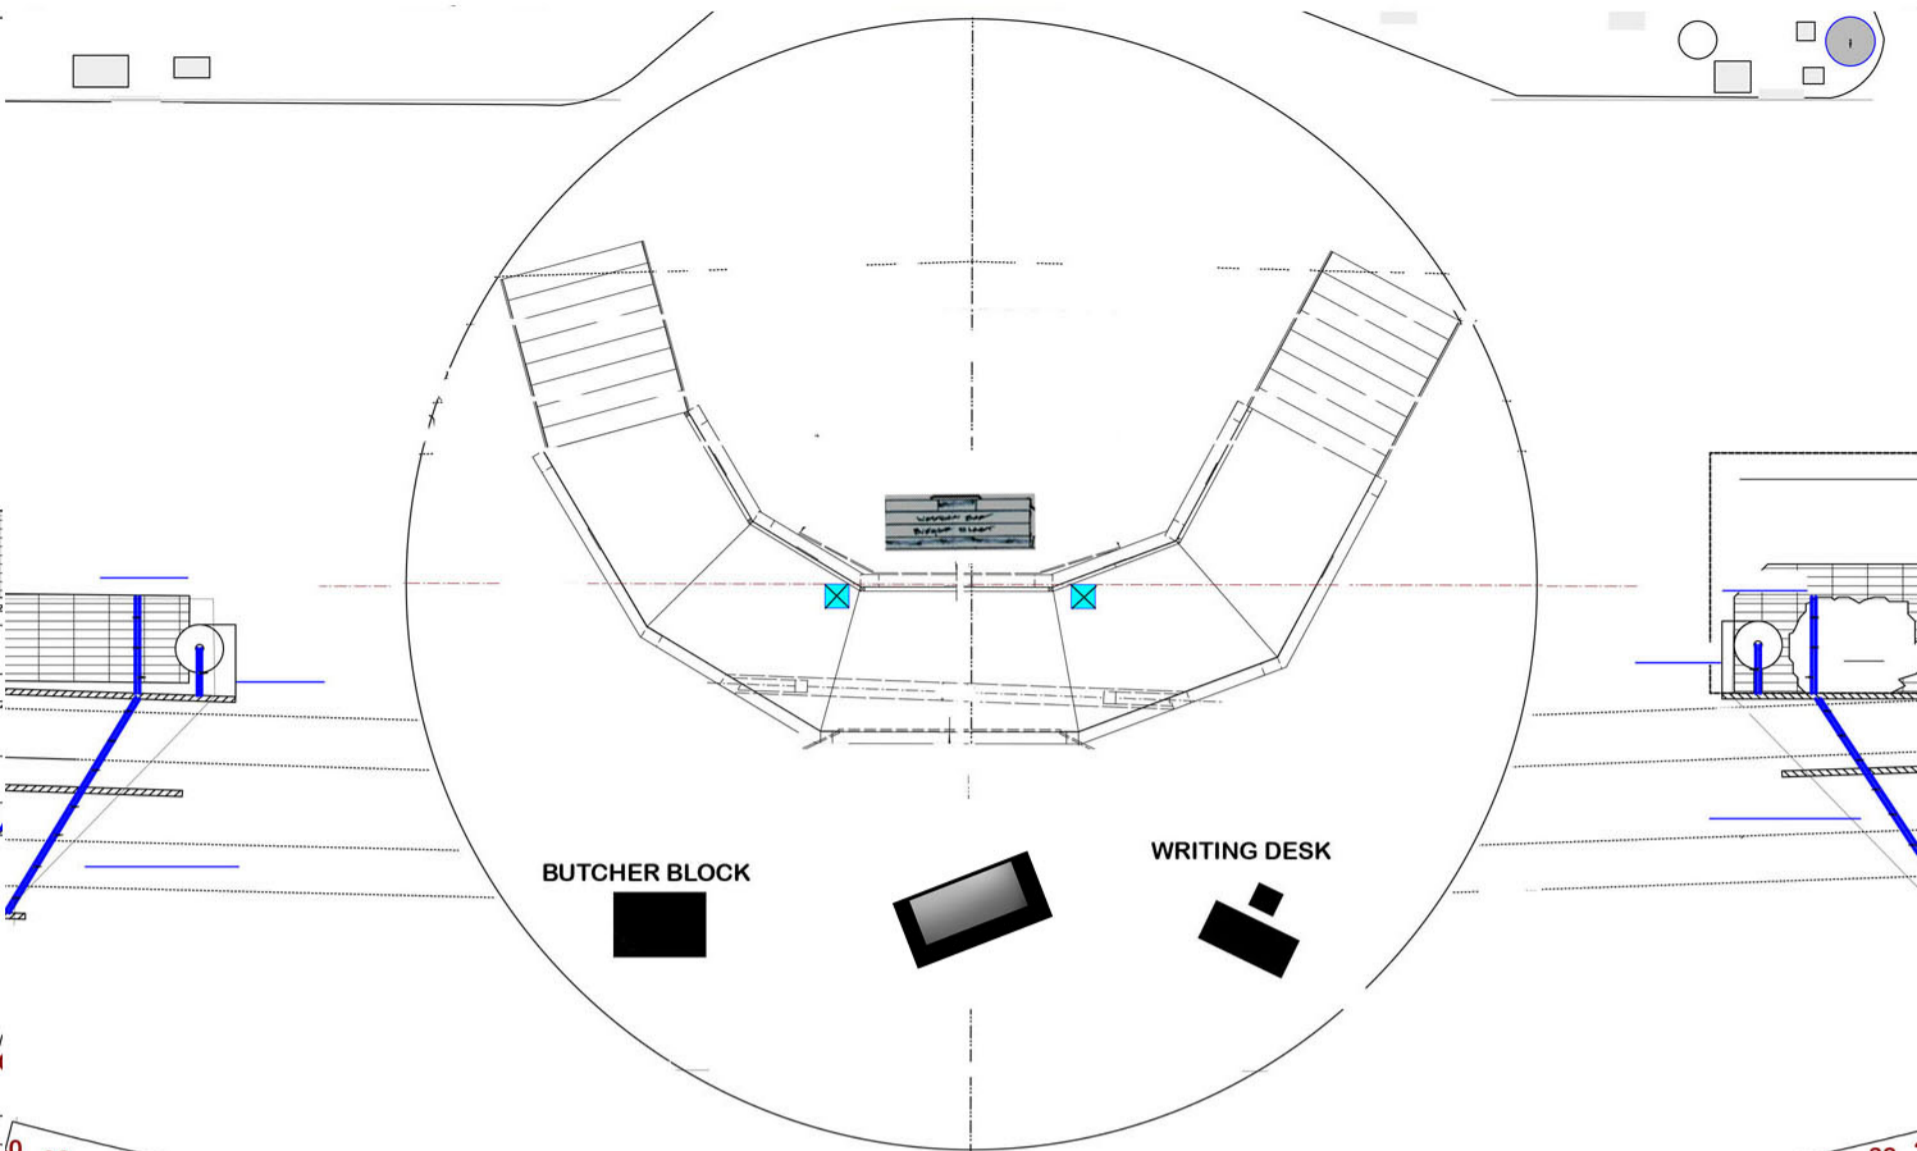

JULY 22, 2010

CHURCH 1.1B CHURCH YARD & 1.2

JULY 22, 2010

GAS STATION 1.3

JULY 21, 2010

HIGH SCHOOL 1.4

JULY 22, 2010

GREAT PLAIN 1.7

CARD TABLE
FOLDING CHAIRS

WRITING DESK

JULY 22, 2010

MOORE HOME 1.8

JULY 22, 2010

GYM/CHURCH

1.9

DURING INTERMISSION, STRIKE LOCKERS FROM INSIDE OF UNIT.