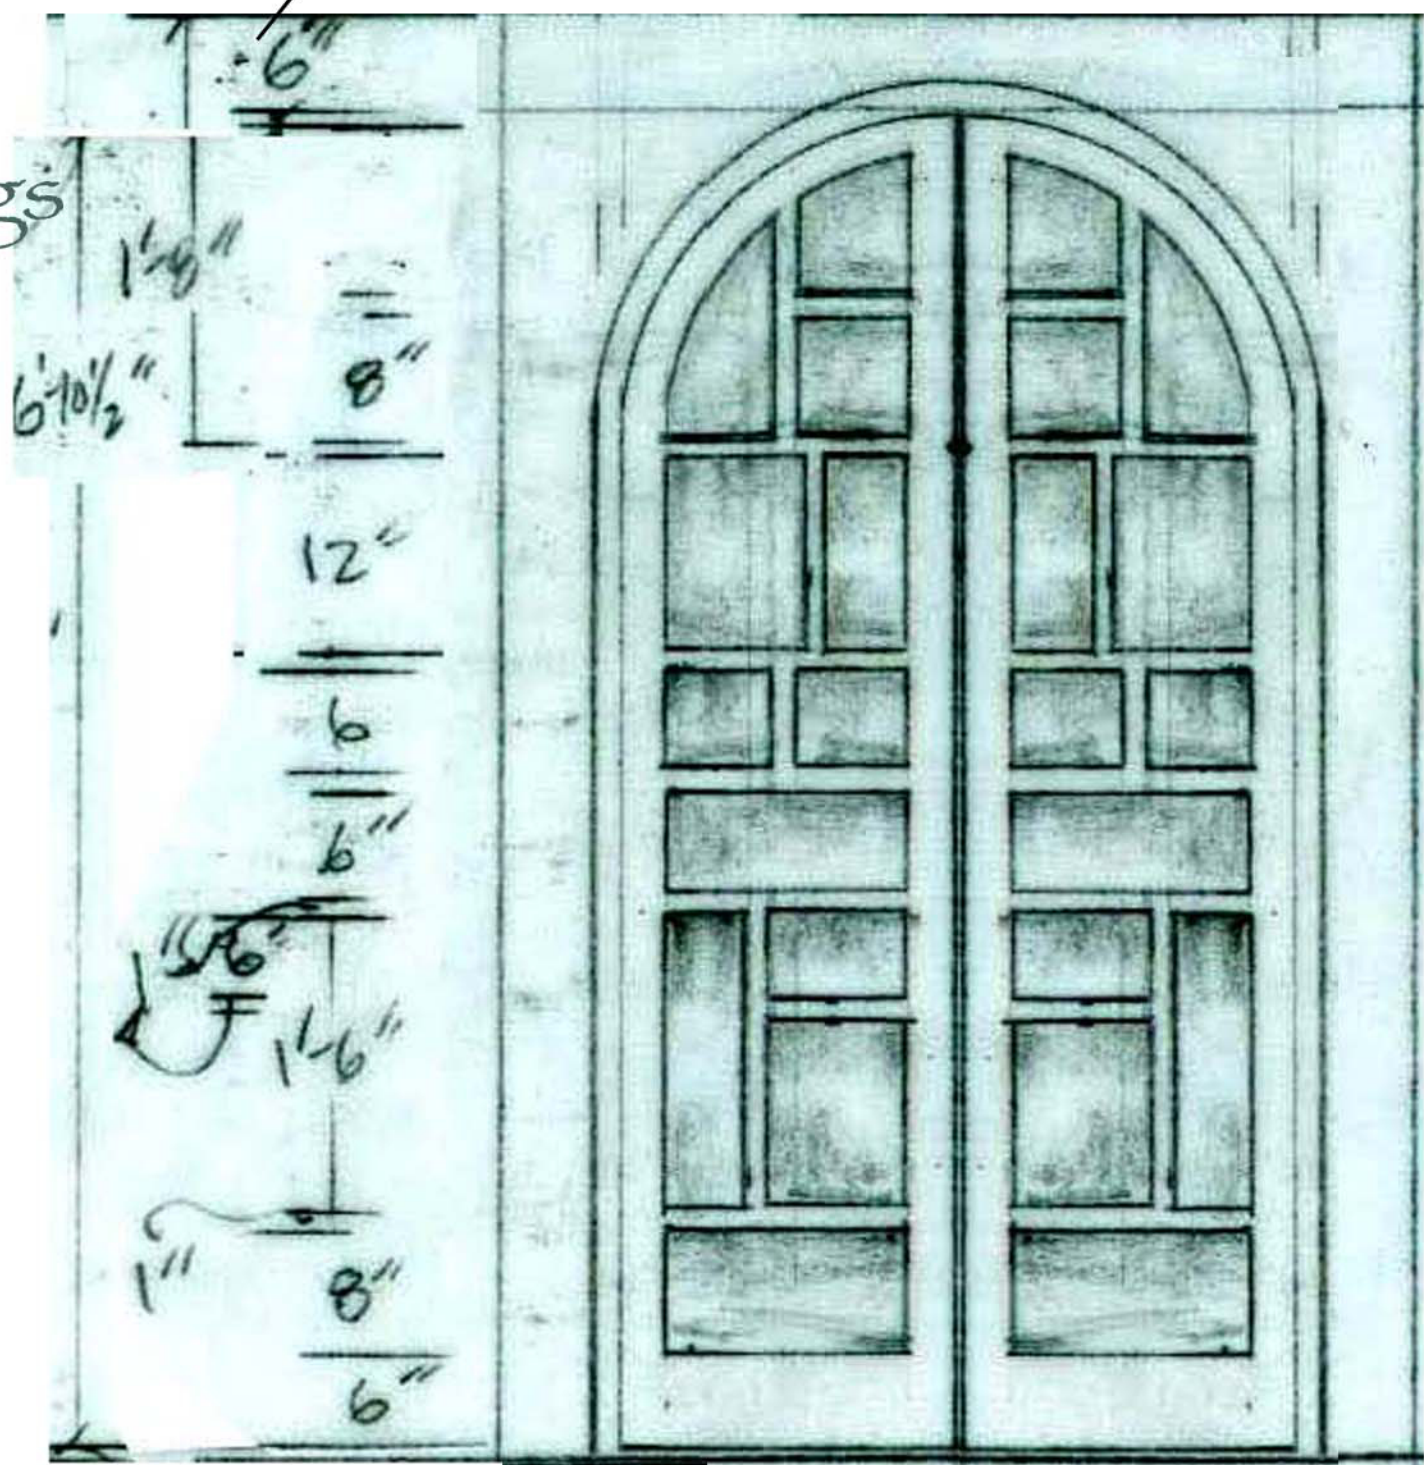

JULIET & ROMEO SET
1" SCALE

This information is for the painters
Do not draft the painted detail.

Side railings
2x4

Doors have double action cafe hinges, they swing both ways. Finish both sides.