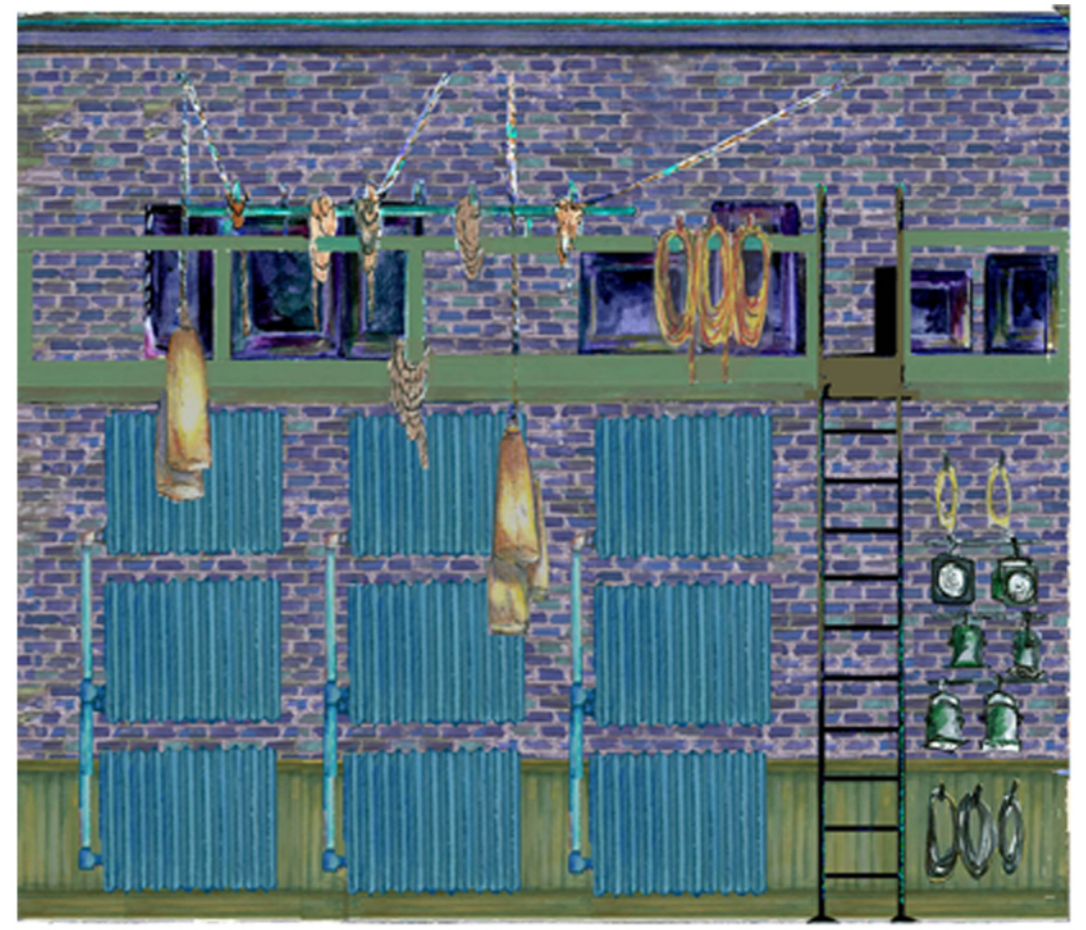

BRACE FOR IA MOVEMENT
Same as LB 8' w 10' tall
BS7 Backing

BS 1

ALLEY DOORS

draft for office door and loading dock doors to open I will discuss this with the director

BACKSTAGE UNITS KMK 1/4" SCALE

BS5

BS6

BS 1

practical door

Practical

BS4

BS5

ALL FLATS RIDE ON THE +8" WAGON ... Not Shown Here

Not shown BS2, 3, 6 and 7.