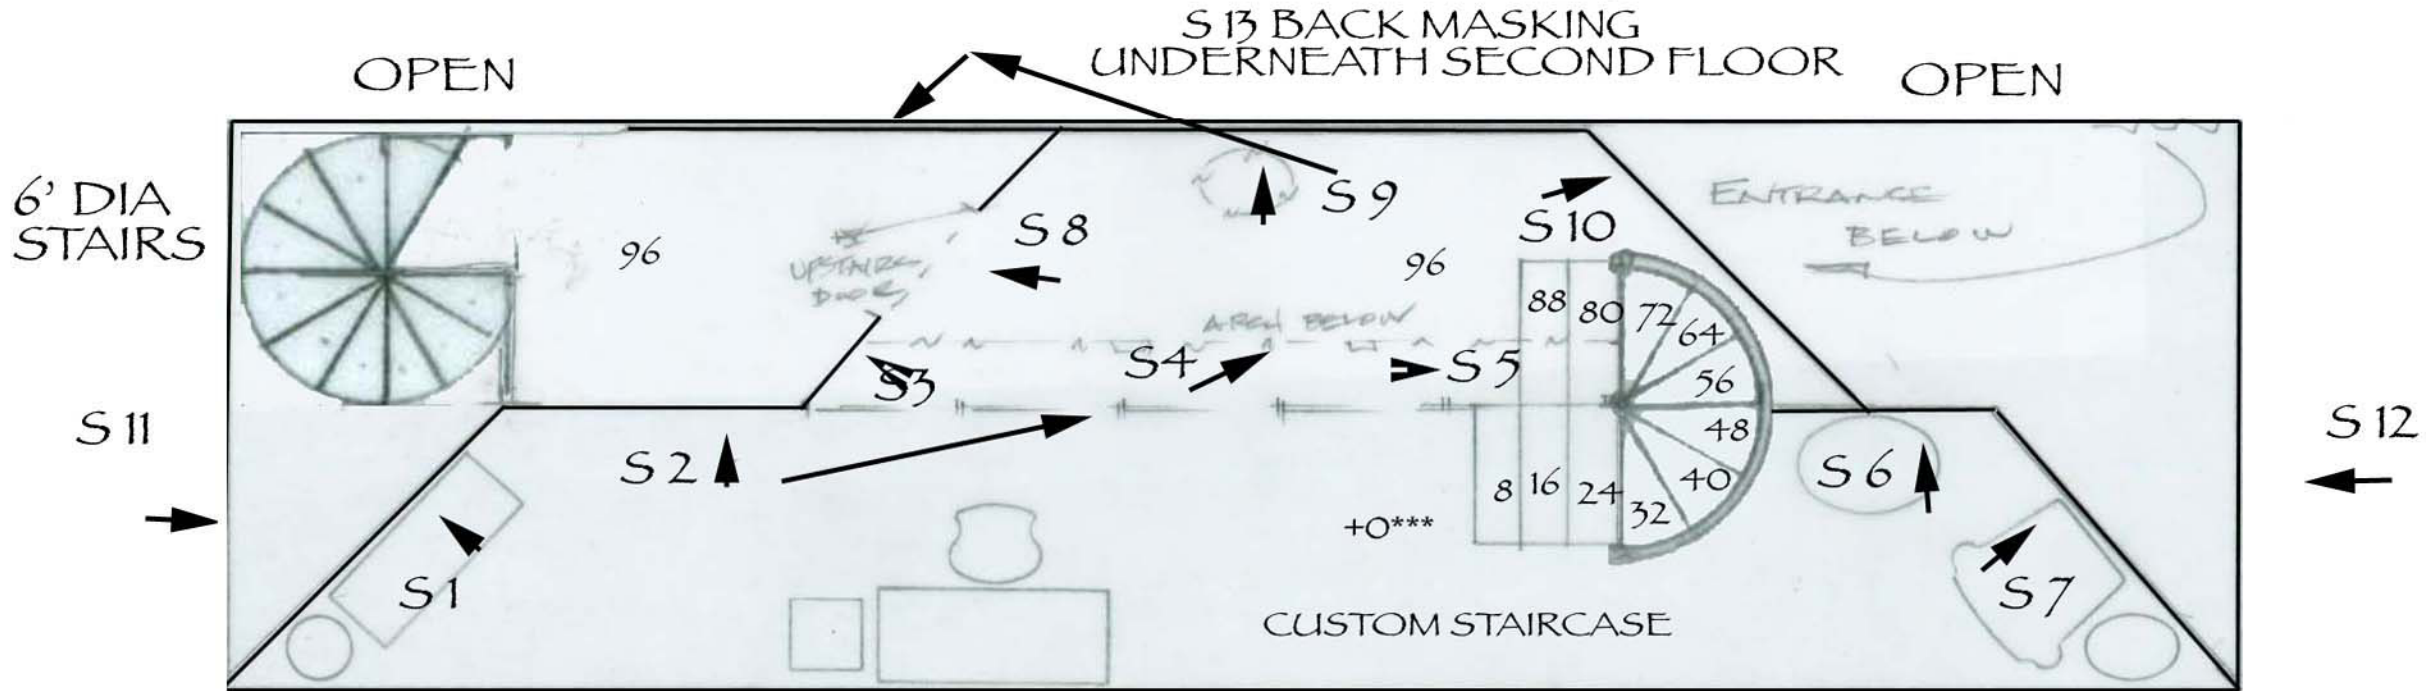

STOCK CIRCULAR STAIRCASE
WORK WITH CREW TO DETERMINE
FIT.

HIGGINS' STUDY TRUCK
1/4" SCALE

12' X 42' WAGON

*** THE WAGON IS 8". THE SECOND FLOOR IS 96" OFF THE 8" WAGON