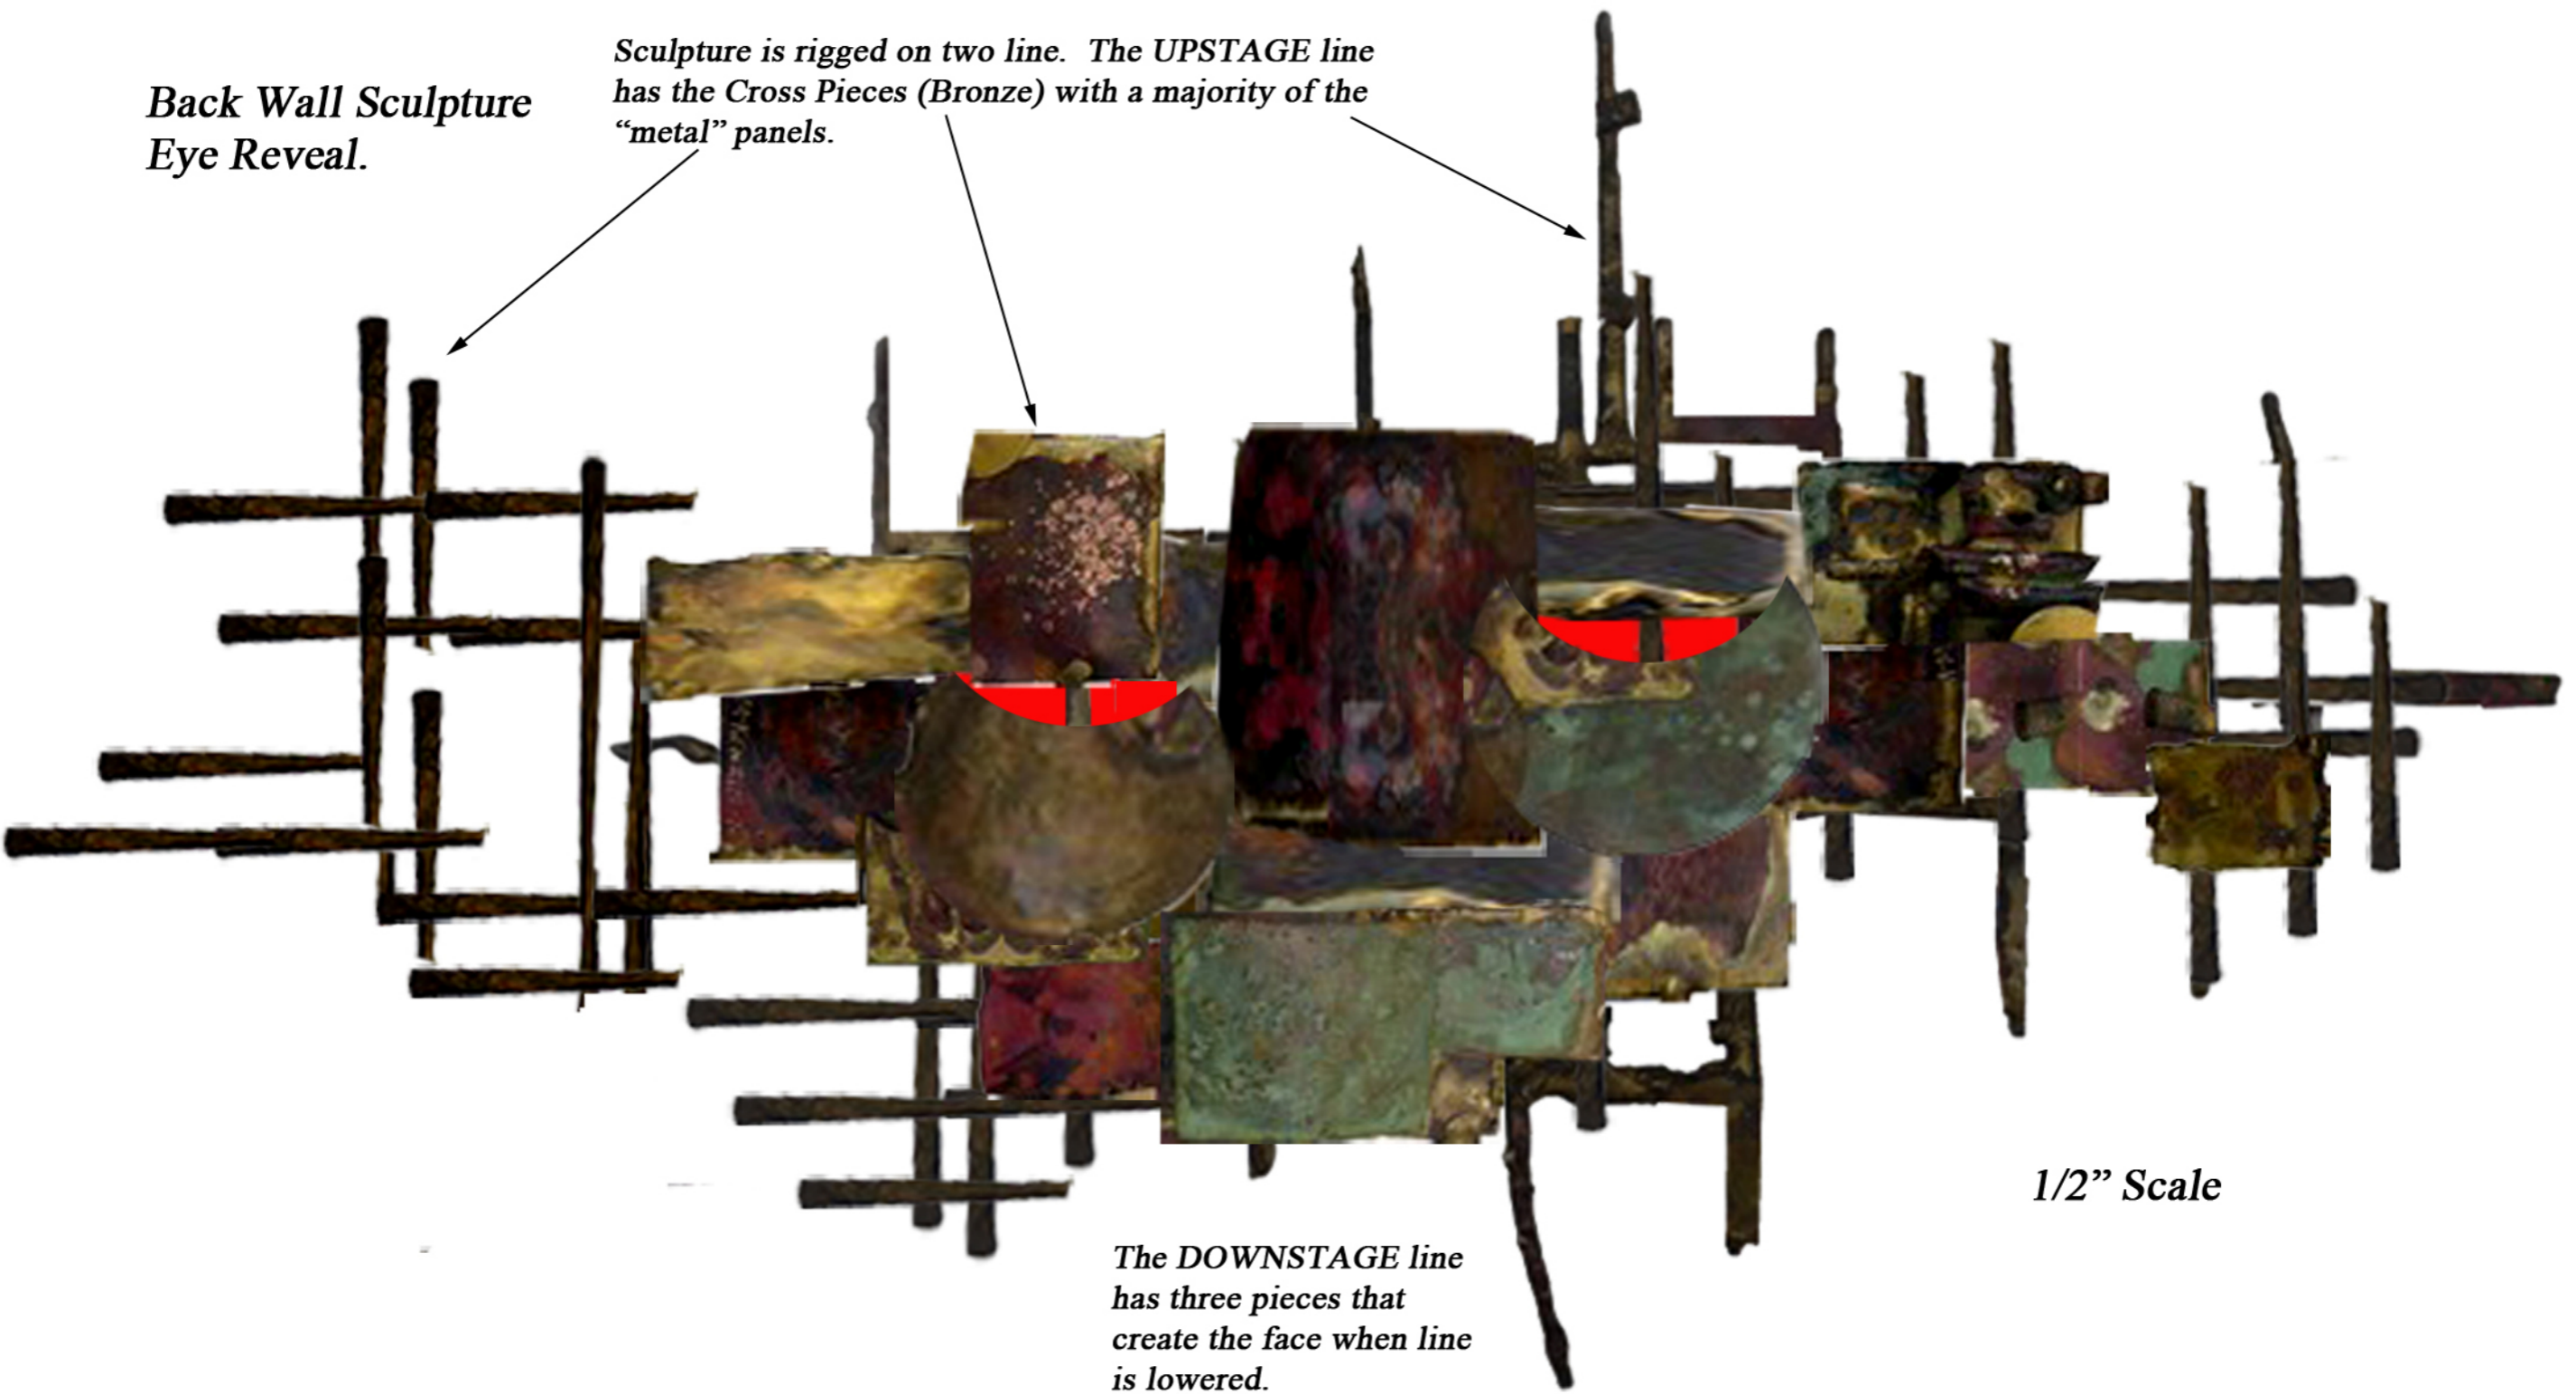

*Back Wall Sculpture
Eye Reveal.*

*Sculpture is rigged on two line. The UPSTAGE line
has the Cross Pieces (Bronze) with a majority of the
"metal" panels.*

*The DOWNSTAGE line
has three pieces that
create the face when line
is lowered.*

1/2" Scale