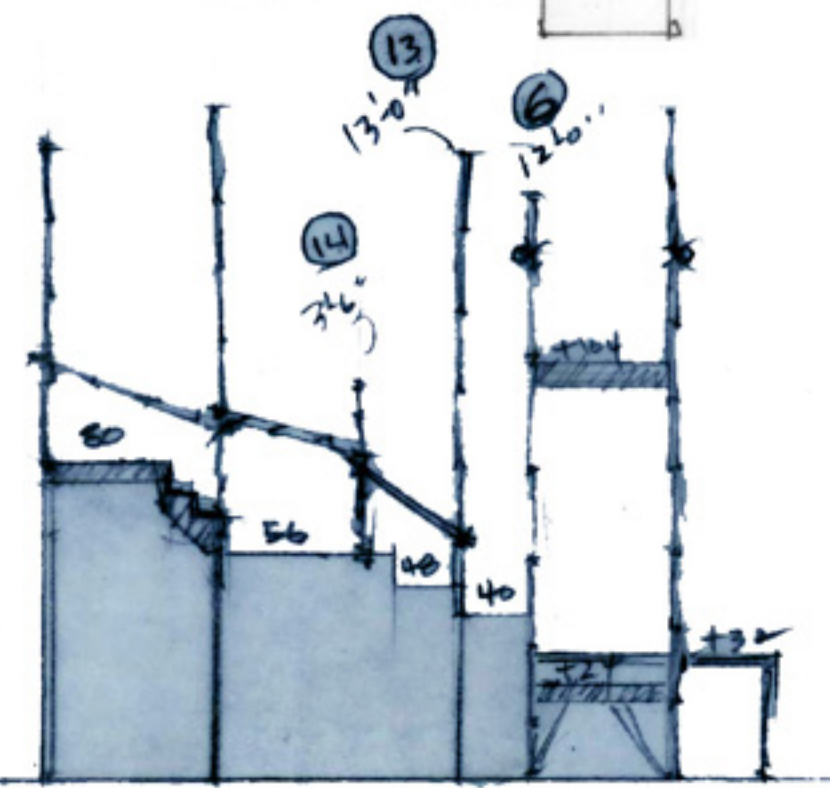

1/4" SR PLATFORMS  
ELEVATIONS

2" 129" DRAPES  
COUNTER FIX UNDER