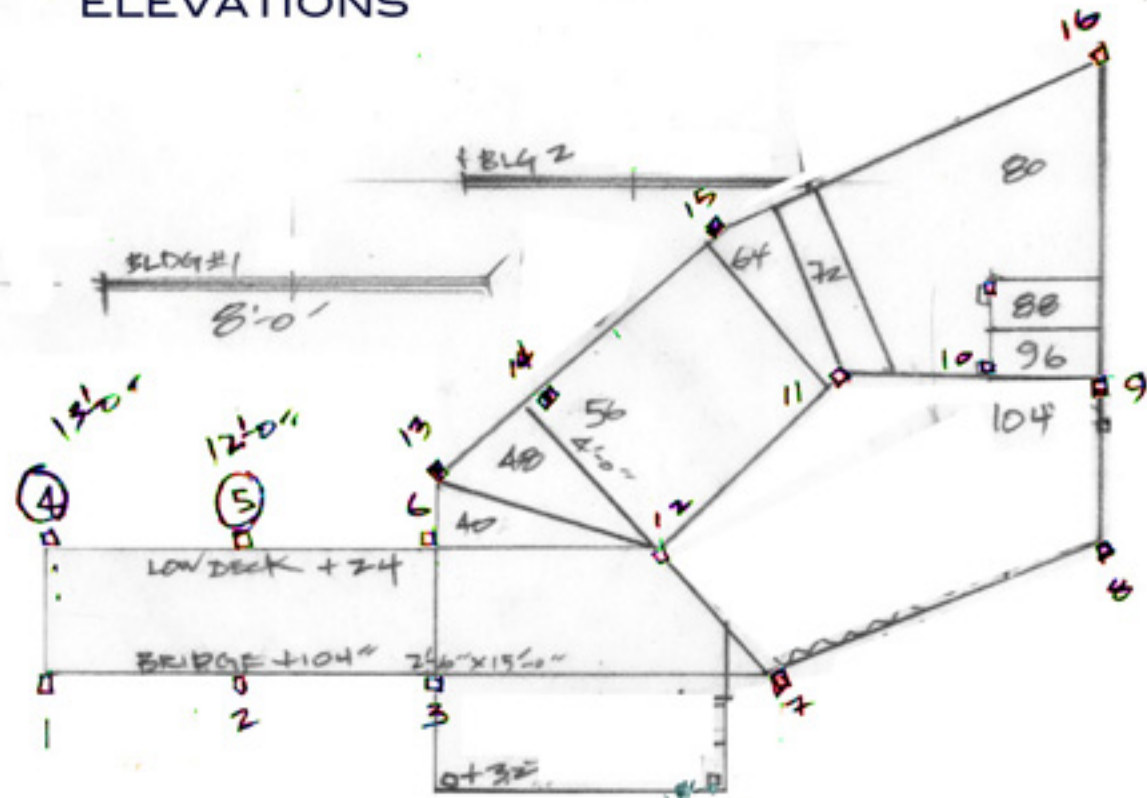

1/4" SR PLATFORMS  
ELEVATIONS

2" 129" DRAPES  
COUNTER FIX UNDER