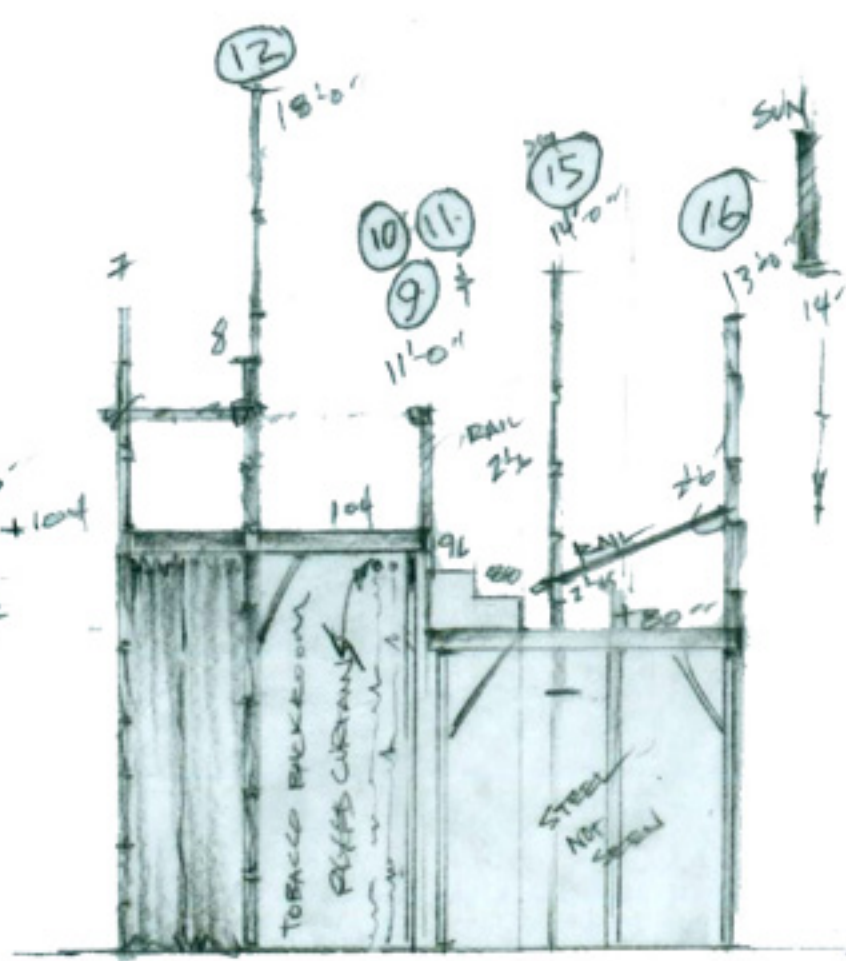

1/4" SR PLATFORMS  
ELEVATIONS

2" 129" DRAPES  
COUNTER FIX UNDER