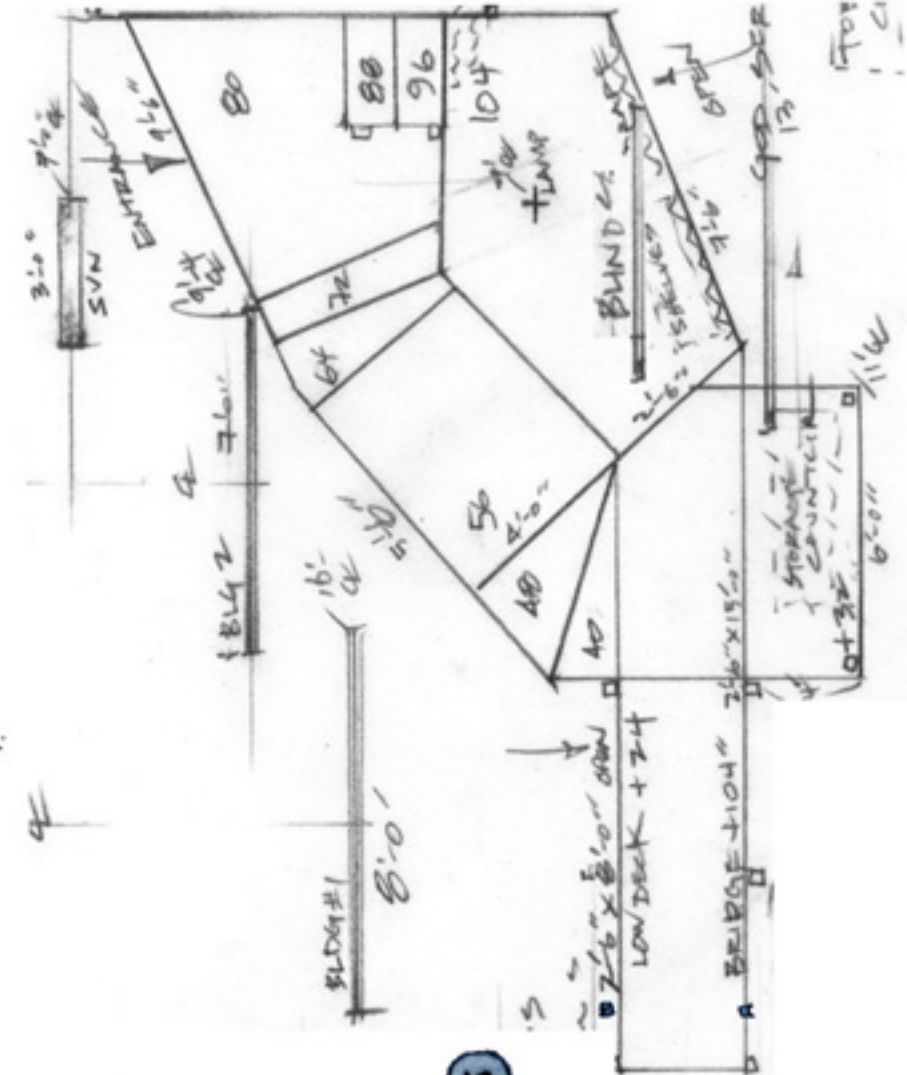

1/4" SR PLATFORMS  
ELEVATIONS

2" 129" DRAPES  
COUNTER FIX UNDER