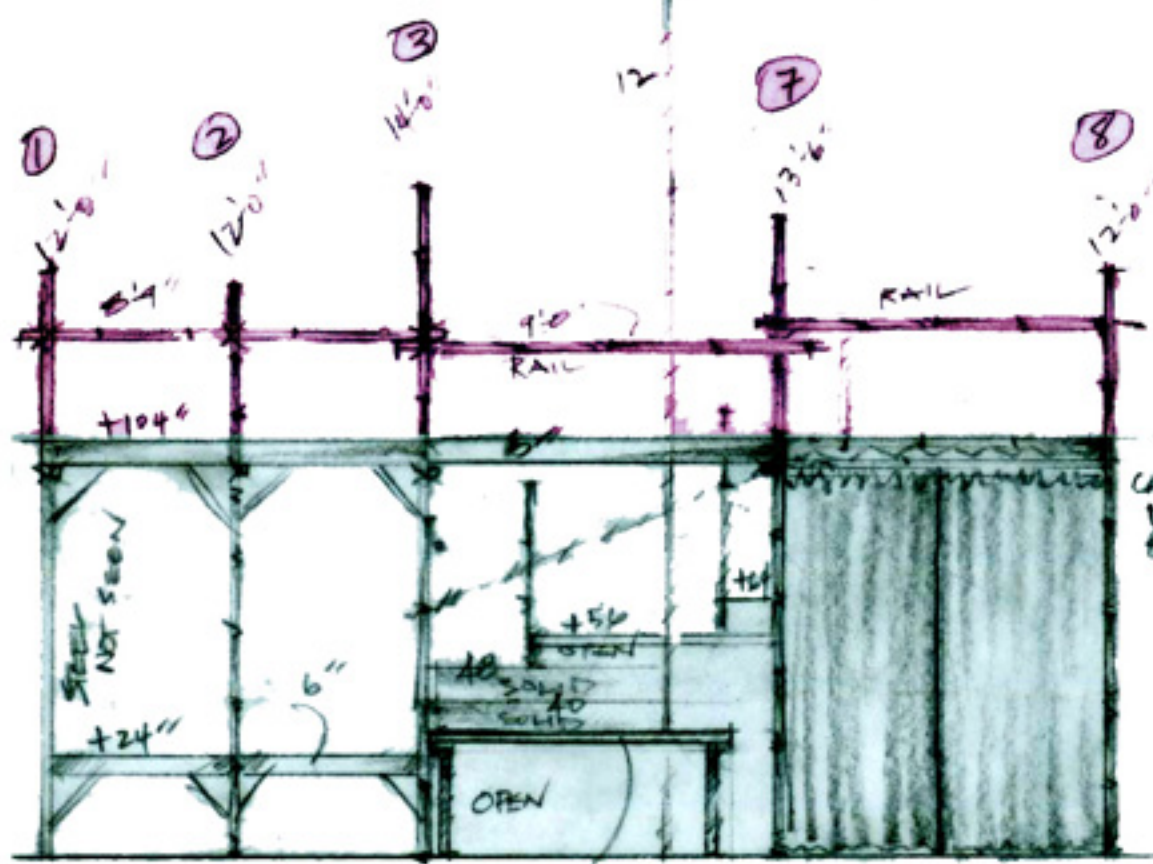

1/4" SR PLATFORMS  
ELEVATIONS

2" 129" DRAPES  
COUNTER FIX UNDER