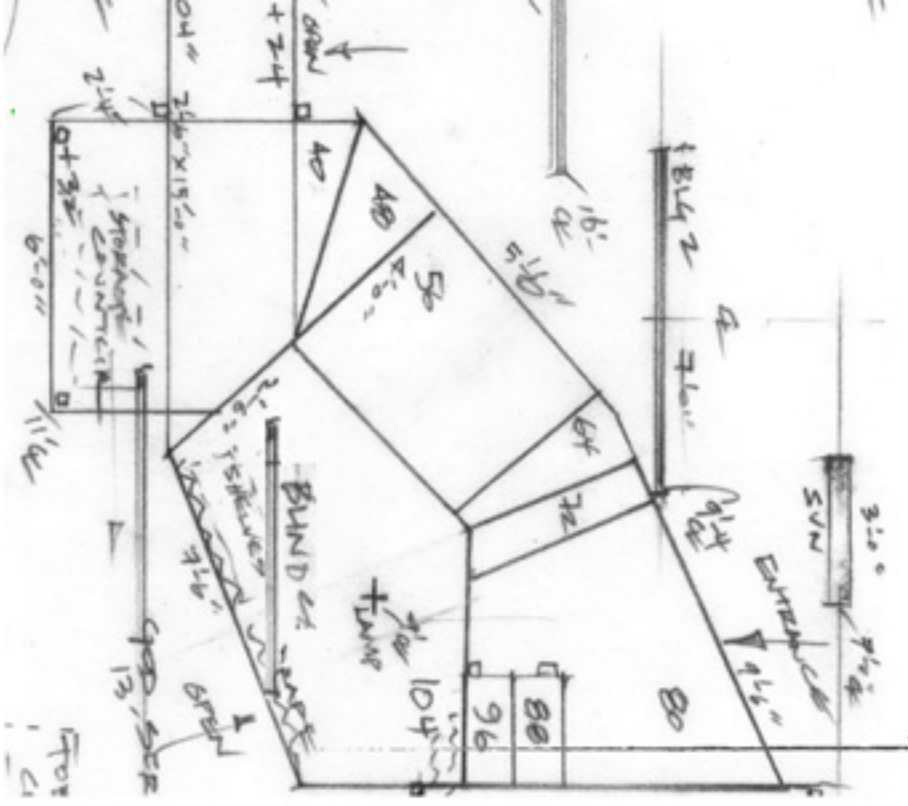

1/4" SR PLATFORMS  
ELEVATIONS

2" 129" DRAPES  
COUNTER FIX UNDER