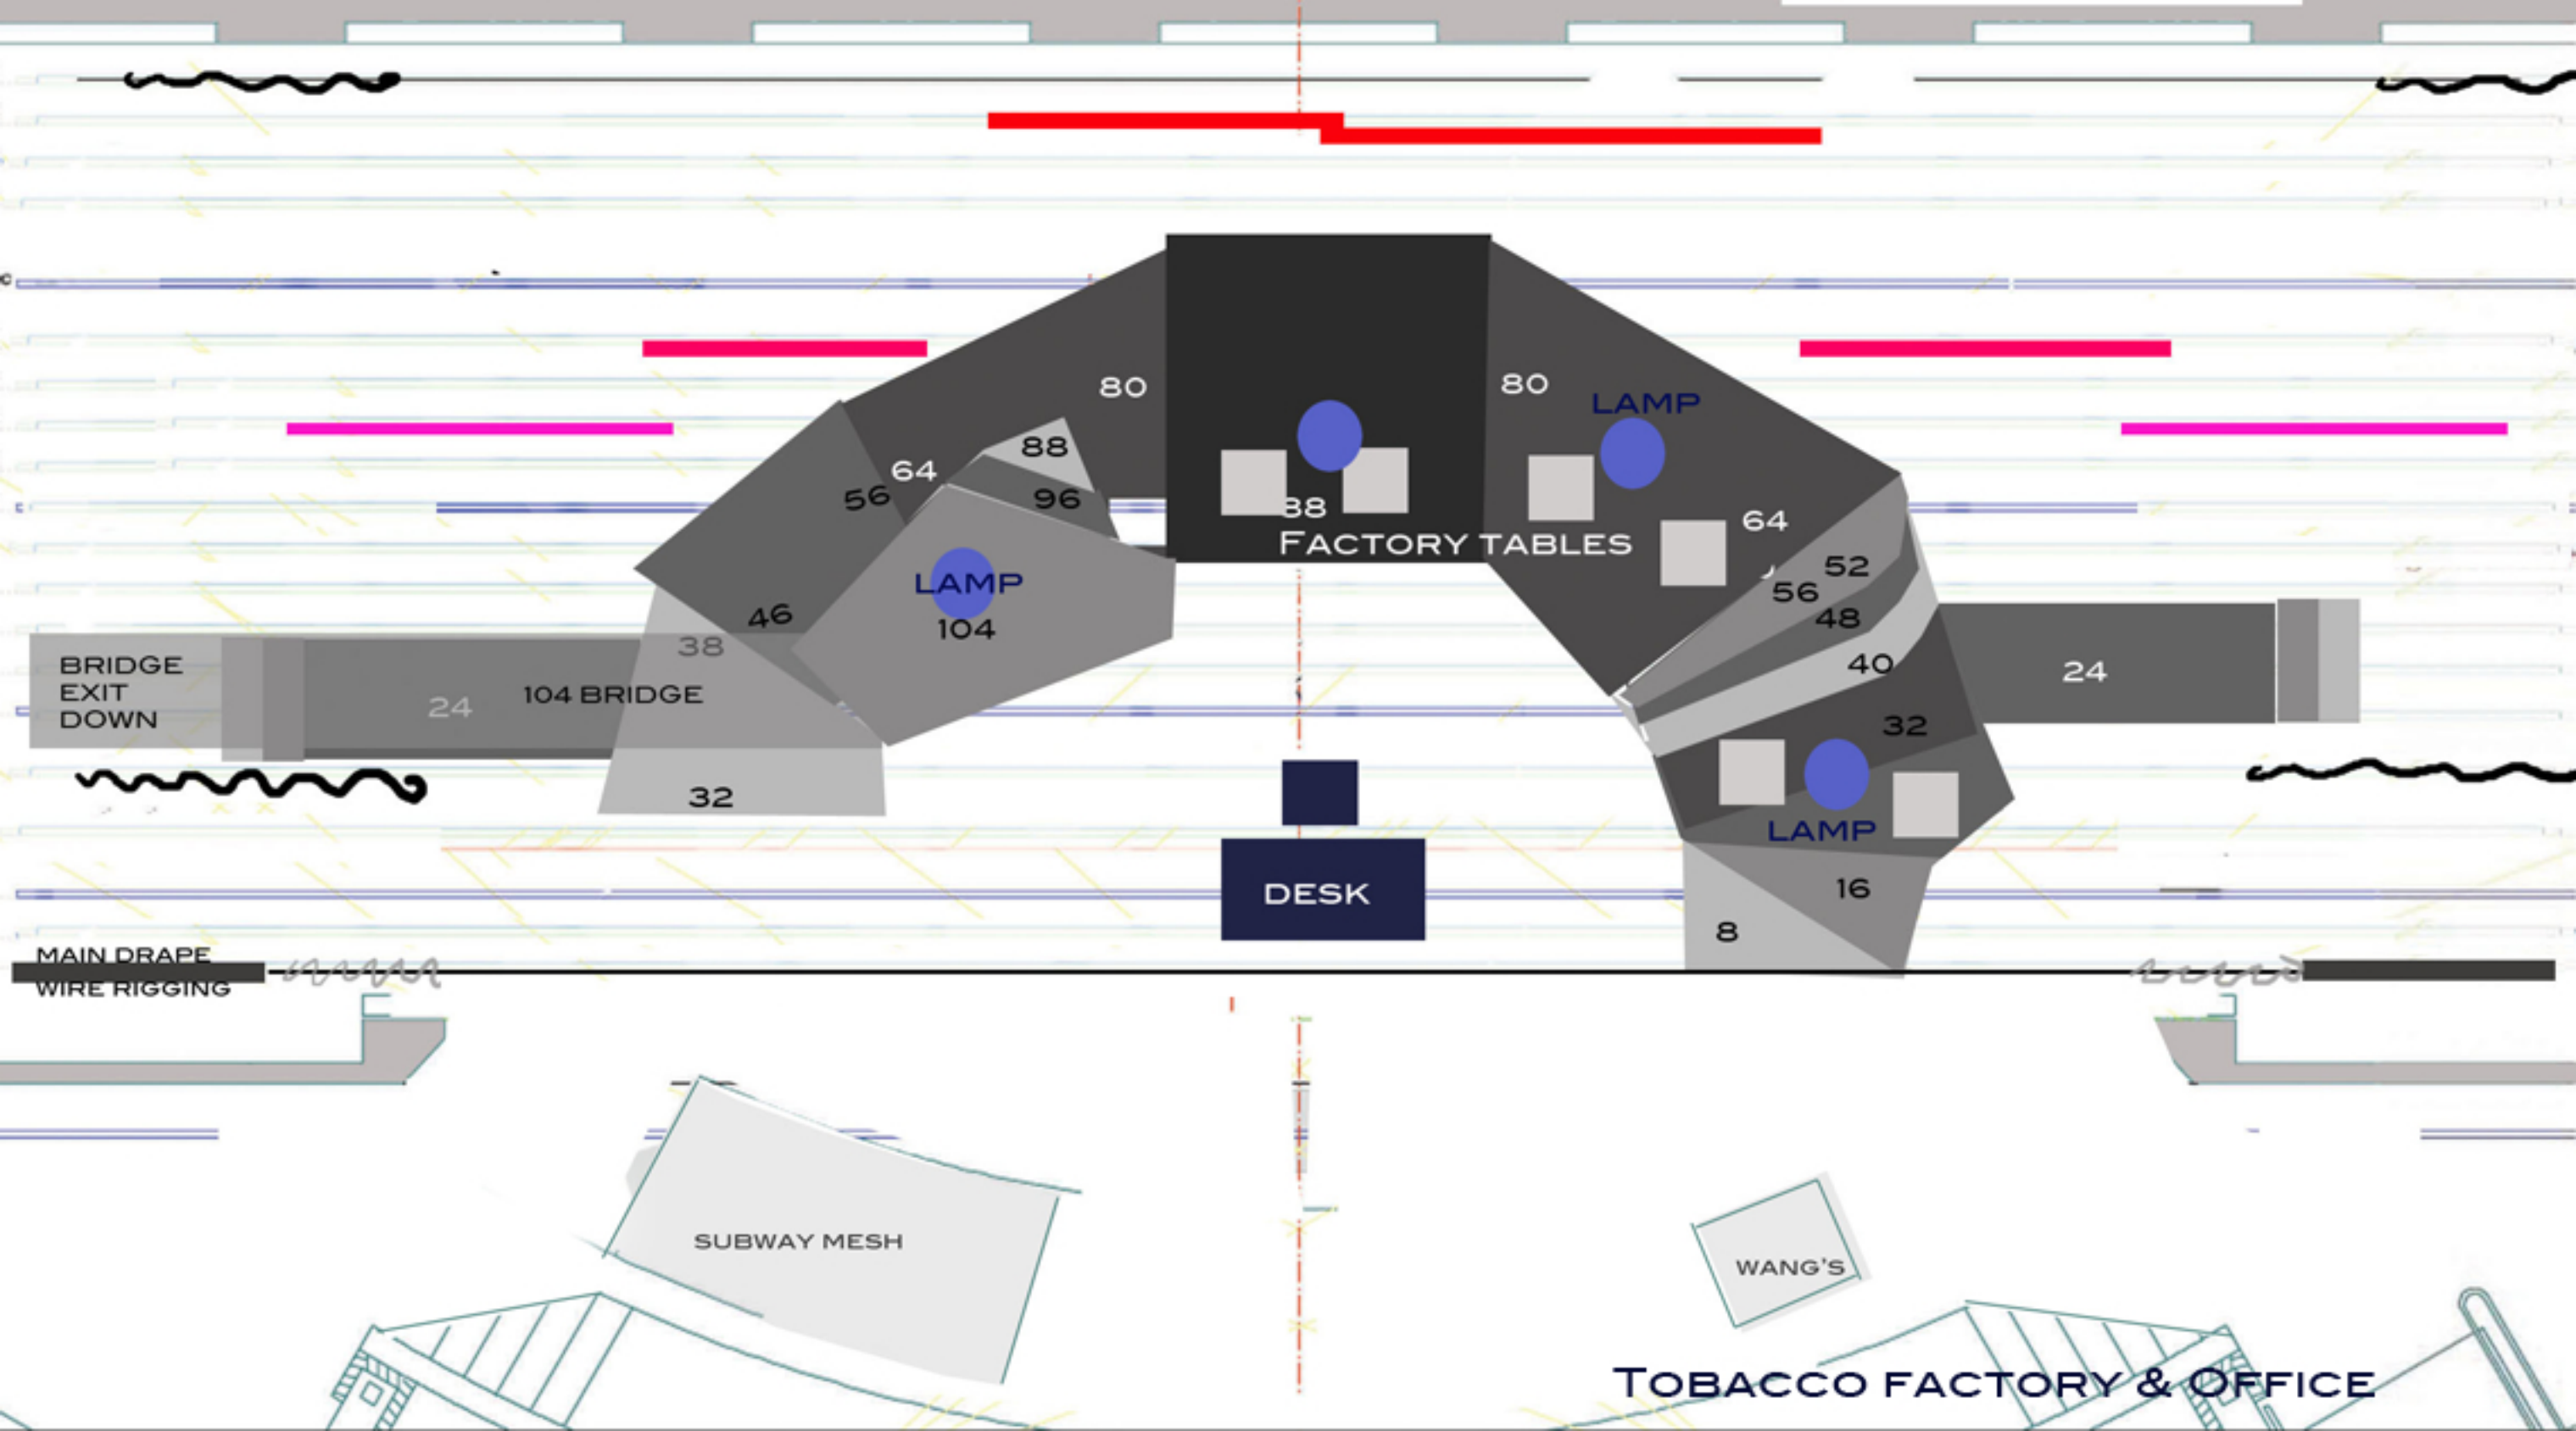

PRACTICAL LAUNDRY

MAIN DRAPE
WIRE RIGGING

SUBWAY MESH

SHEN TE'S
CART

WANG'S

COURTYARD BEHIND SHOP

BRIDGE
EXIT
DOWN

24 104 BRIDGE

32

MAIN DRAPE
WIRE RIGGING

SUBWAY MESH

WANG'S

TOBACCO FACTORY & OFFICE

DESK

FACTORY TABLES

LAMP
104