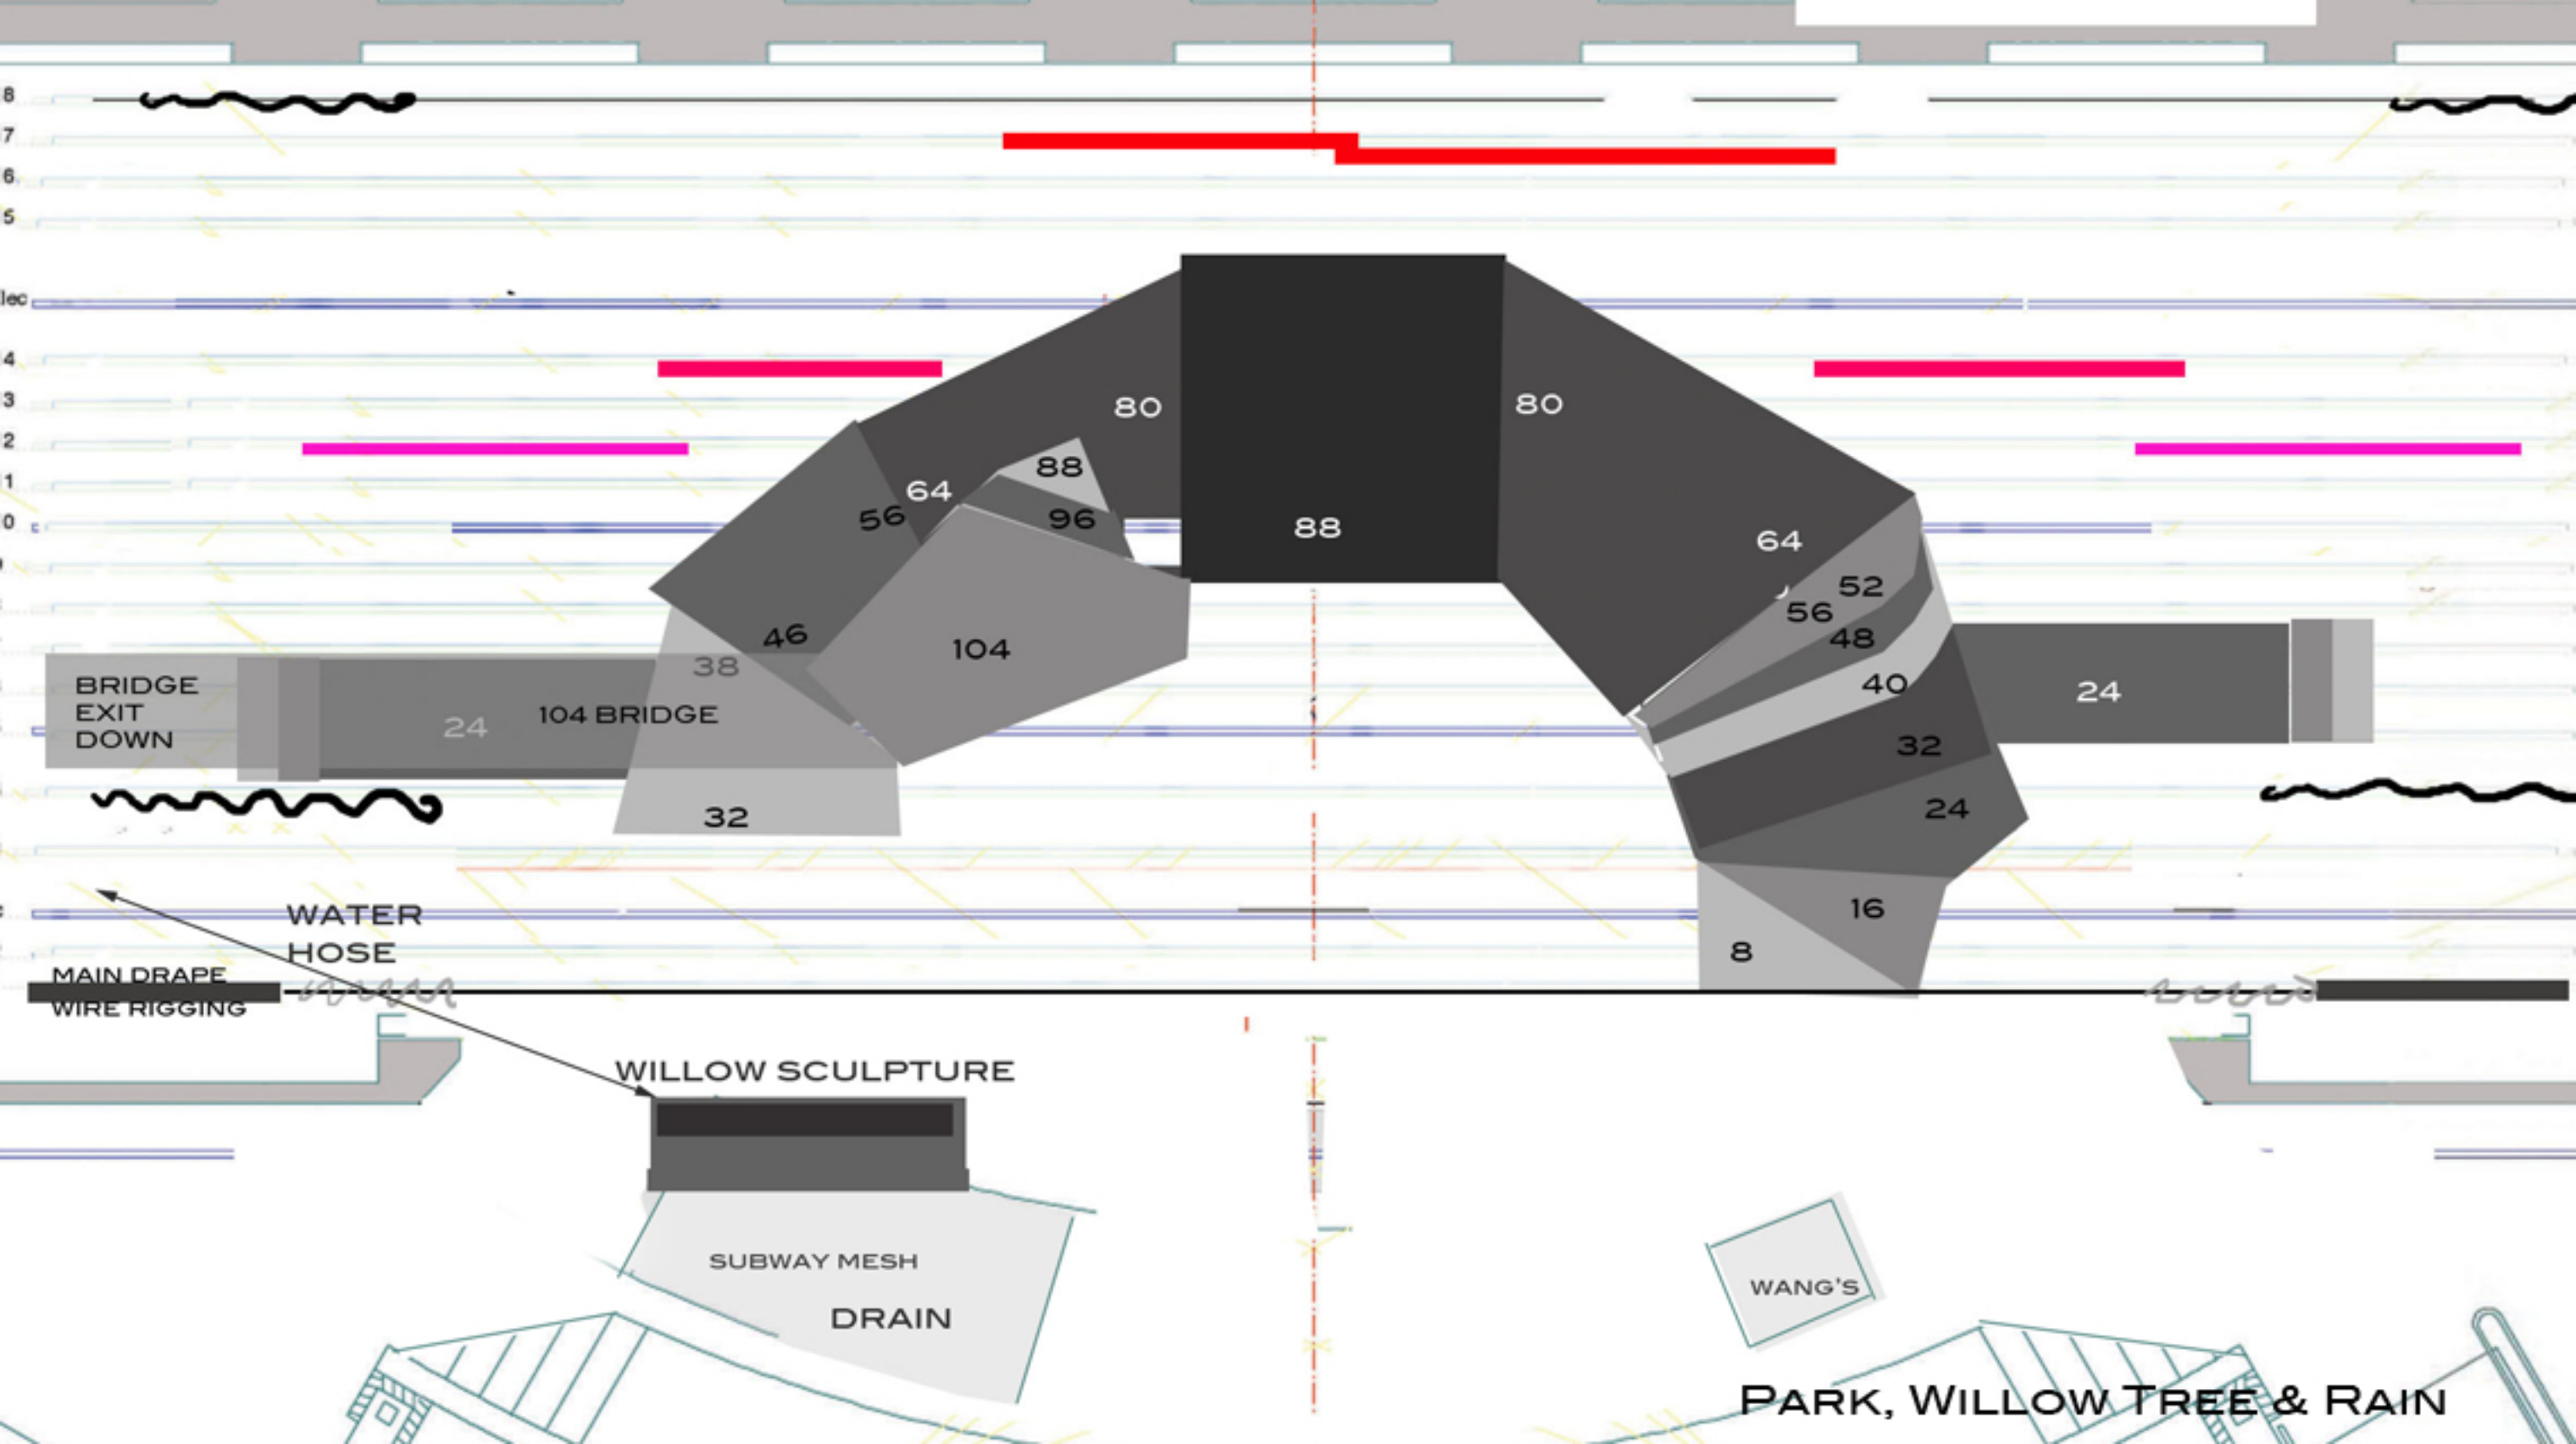

24

32

40

48

52

56

56

48

40

32

24

8

Blue wavy line

Black wavy line

Black wavy line

Black wavy line

Black wavy line

BRIDGE
EXIT
DOWN

24

104 BRIDGE

38

46

104

32

WATER
HOSE

MAIN DRAPE
WIRE RIGGING

WILLOW SCULPTURE

SUBWAY MESH

DRAIN

WANG'S

PARK, WILLOW TREE & RAIN

BRIDGE
EXIT
DOWN