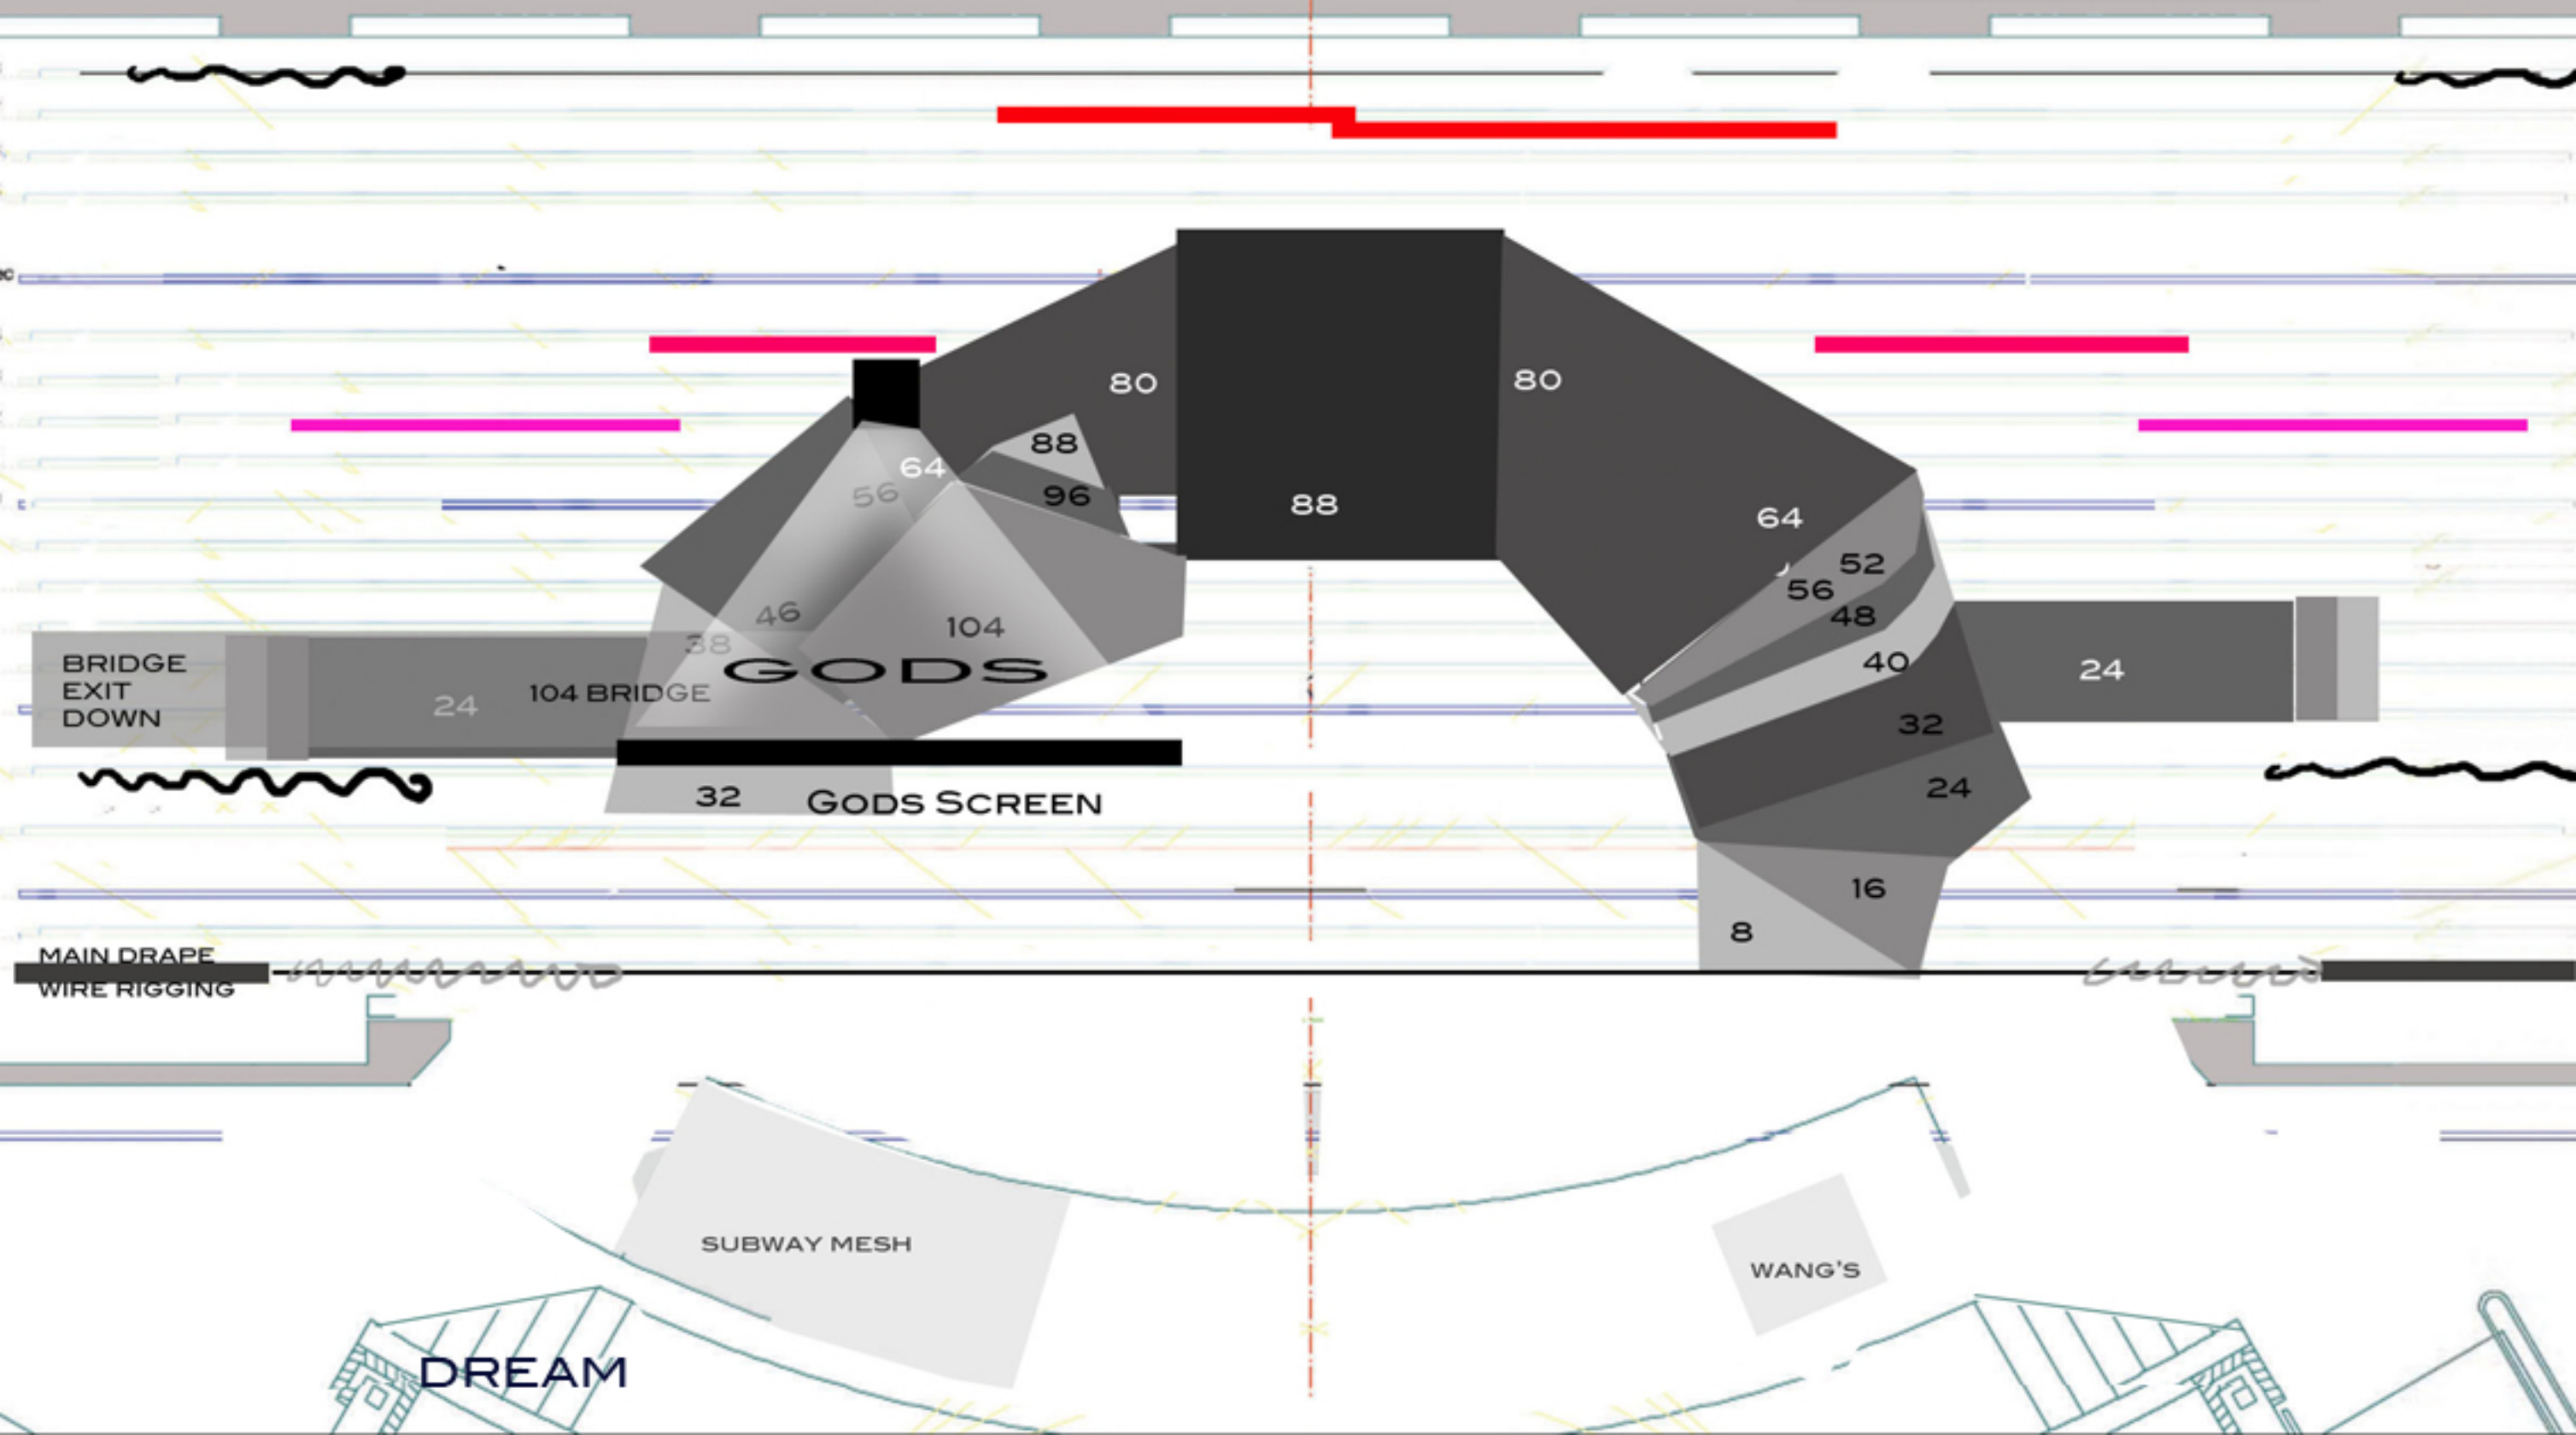

24

32

40

48

52

56

56

48

40

32

24

8

Blue wavy line

Black wavy line

Black wavy line

Black wavy line

Black wavy line

BRIDGE
EXIT
DOWN

24

104 BRIDGE

38

46

104

32

WATER
HOSE

MAIN DRAPE
WIRE RIGGING

WILLOW SCULPTURE

SUBWAY MESH

DRAIN

WANG'S

PARK, WILLOW TREE & RAIN

BRIDGE
EXIT
DOWN