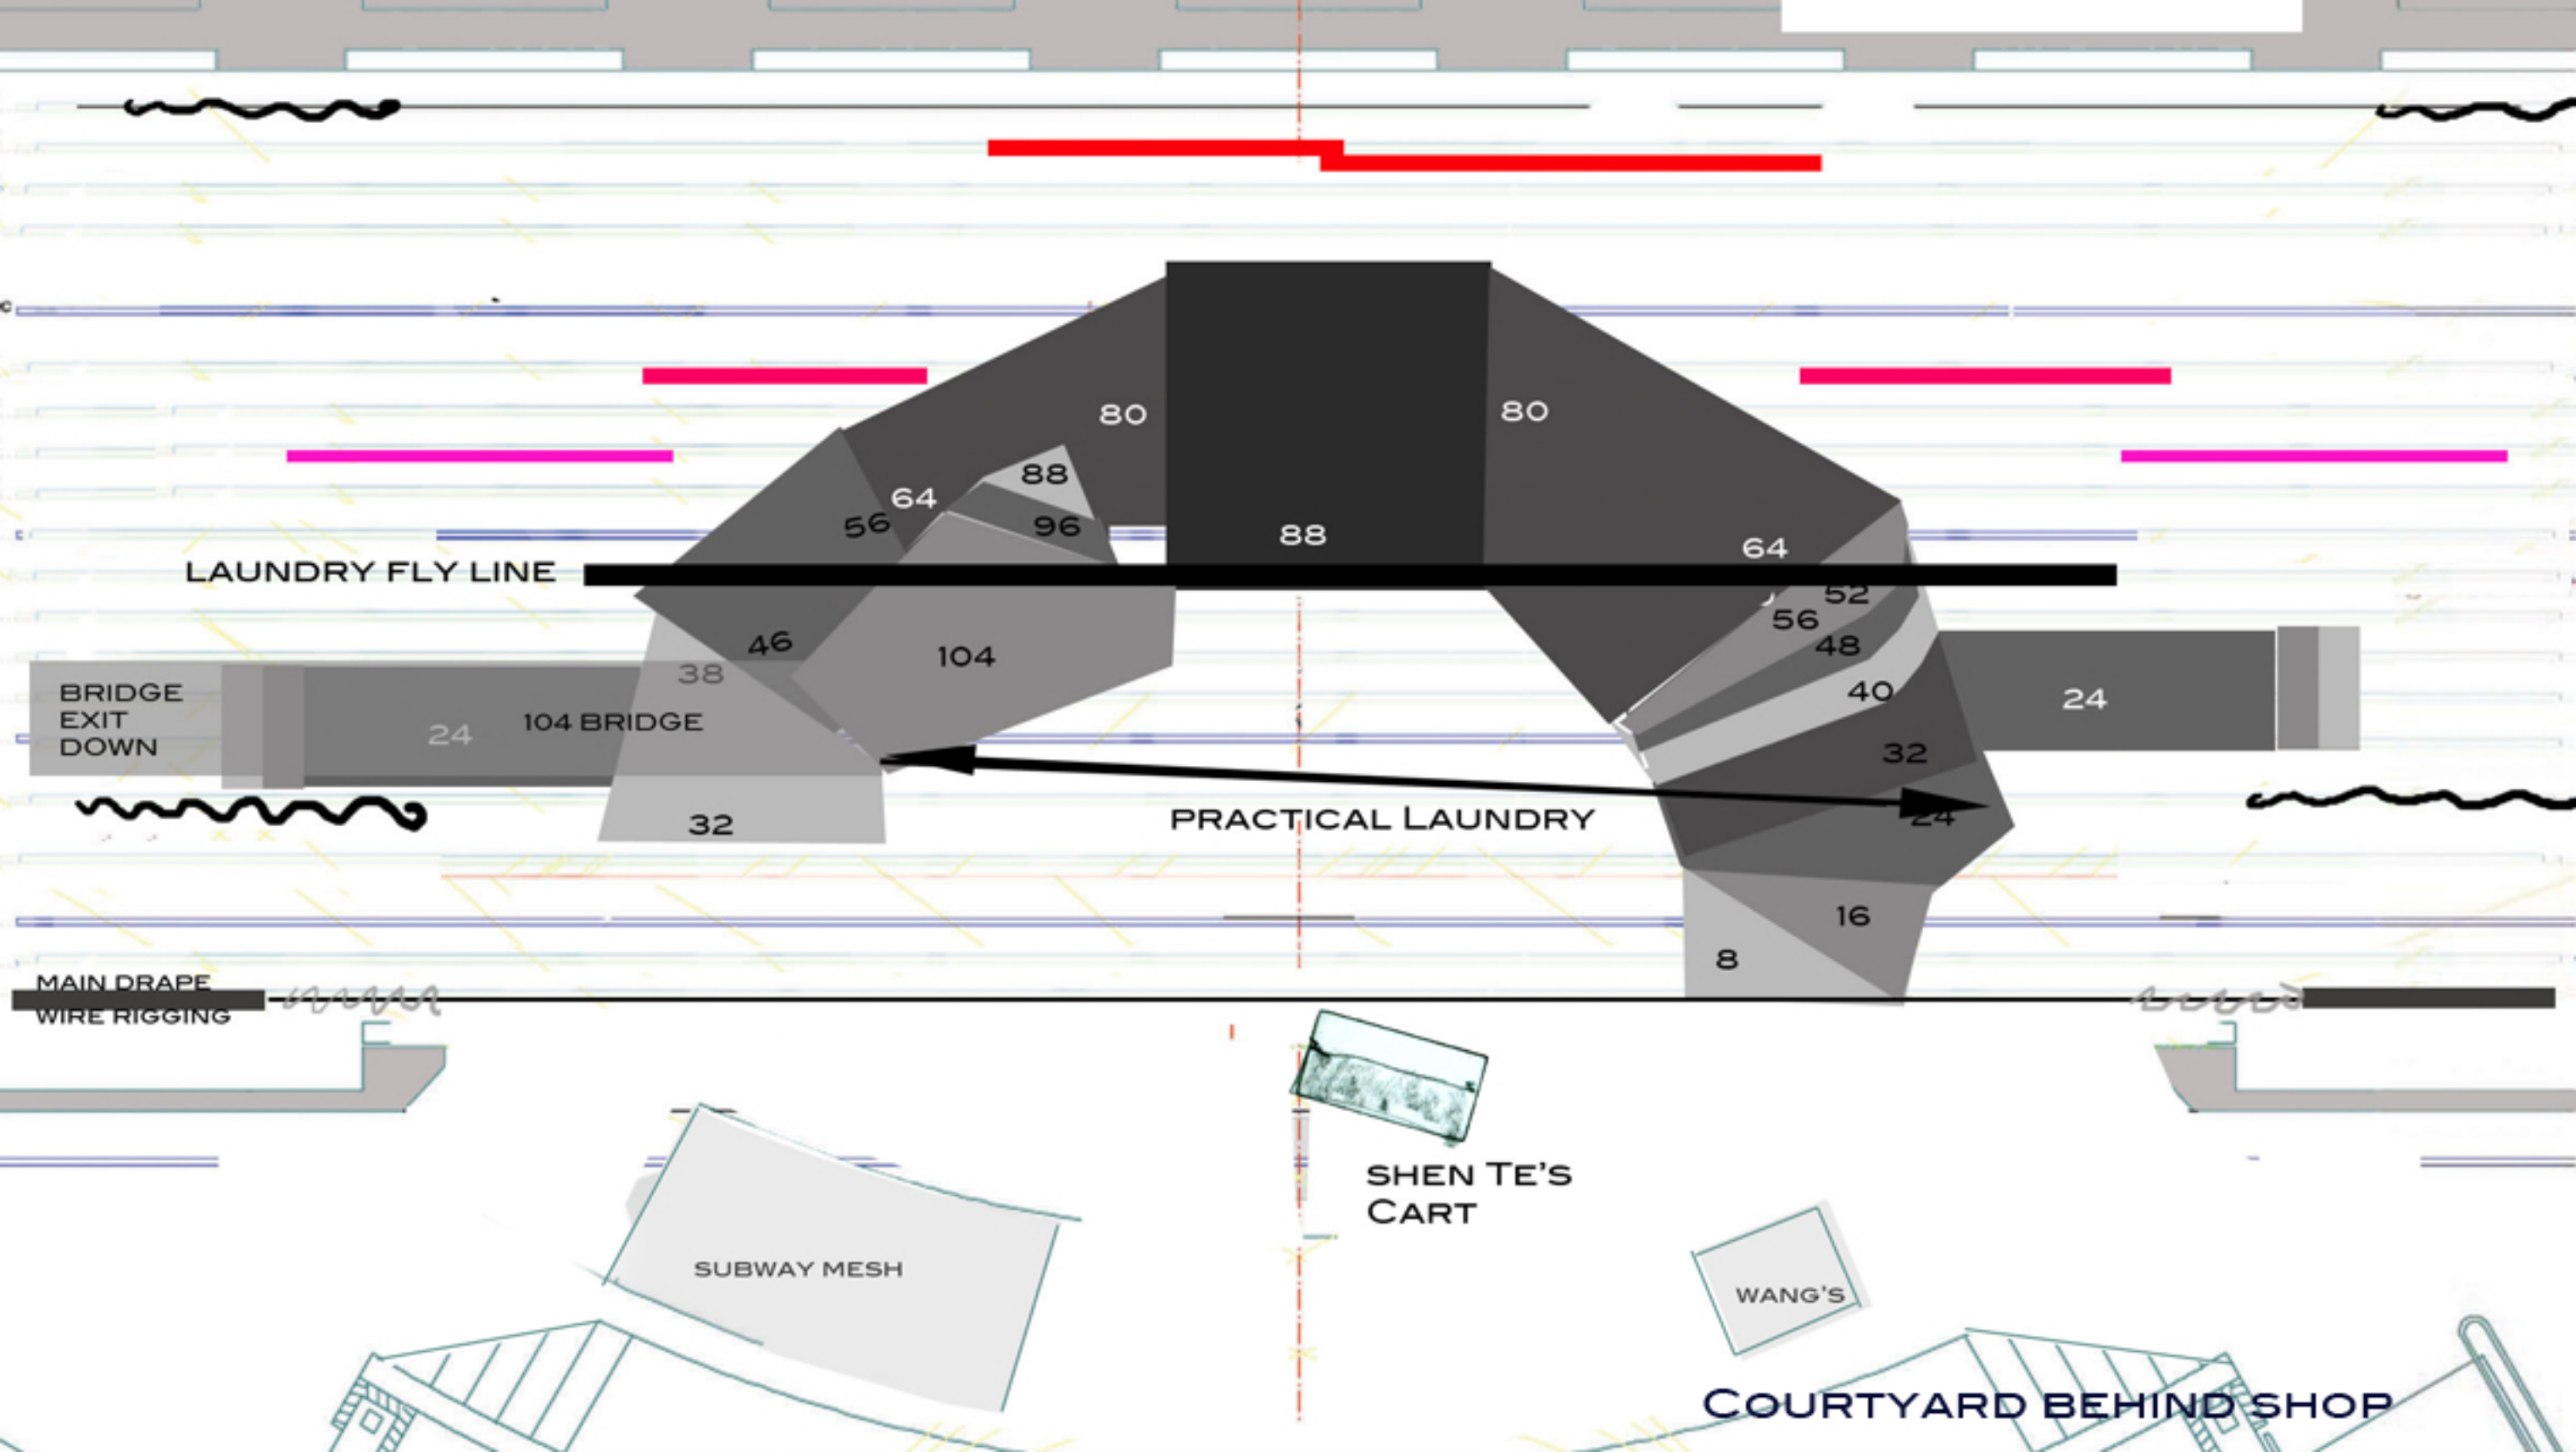

LAUNDRY FLY LINE

BRIDGE
EXIT
DOWN

24

104 BRIDGE

PRACTICAL LAUNDRY

MAIN DRAPE
WIRE RIGGING

SUBWAY MESH

SHEN TE'S
CART

WANG'S

COURTYARD BEHIND SHOP