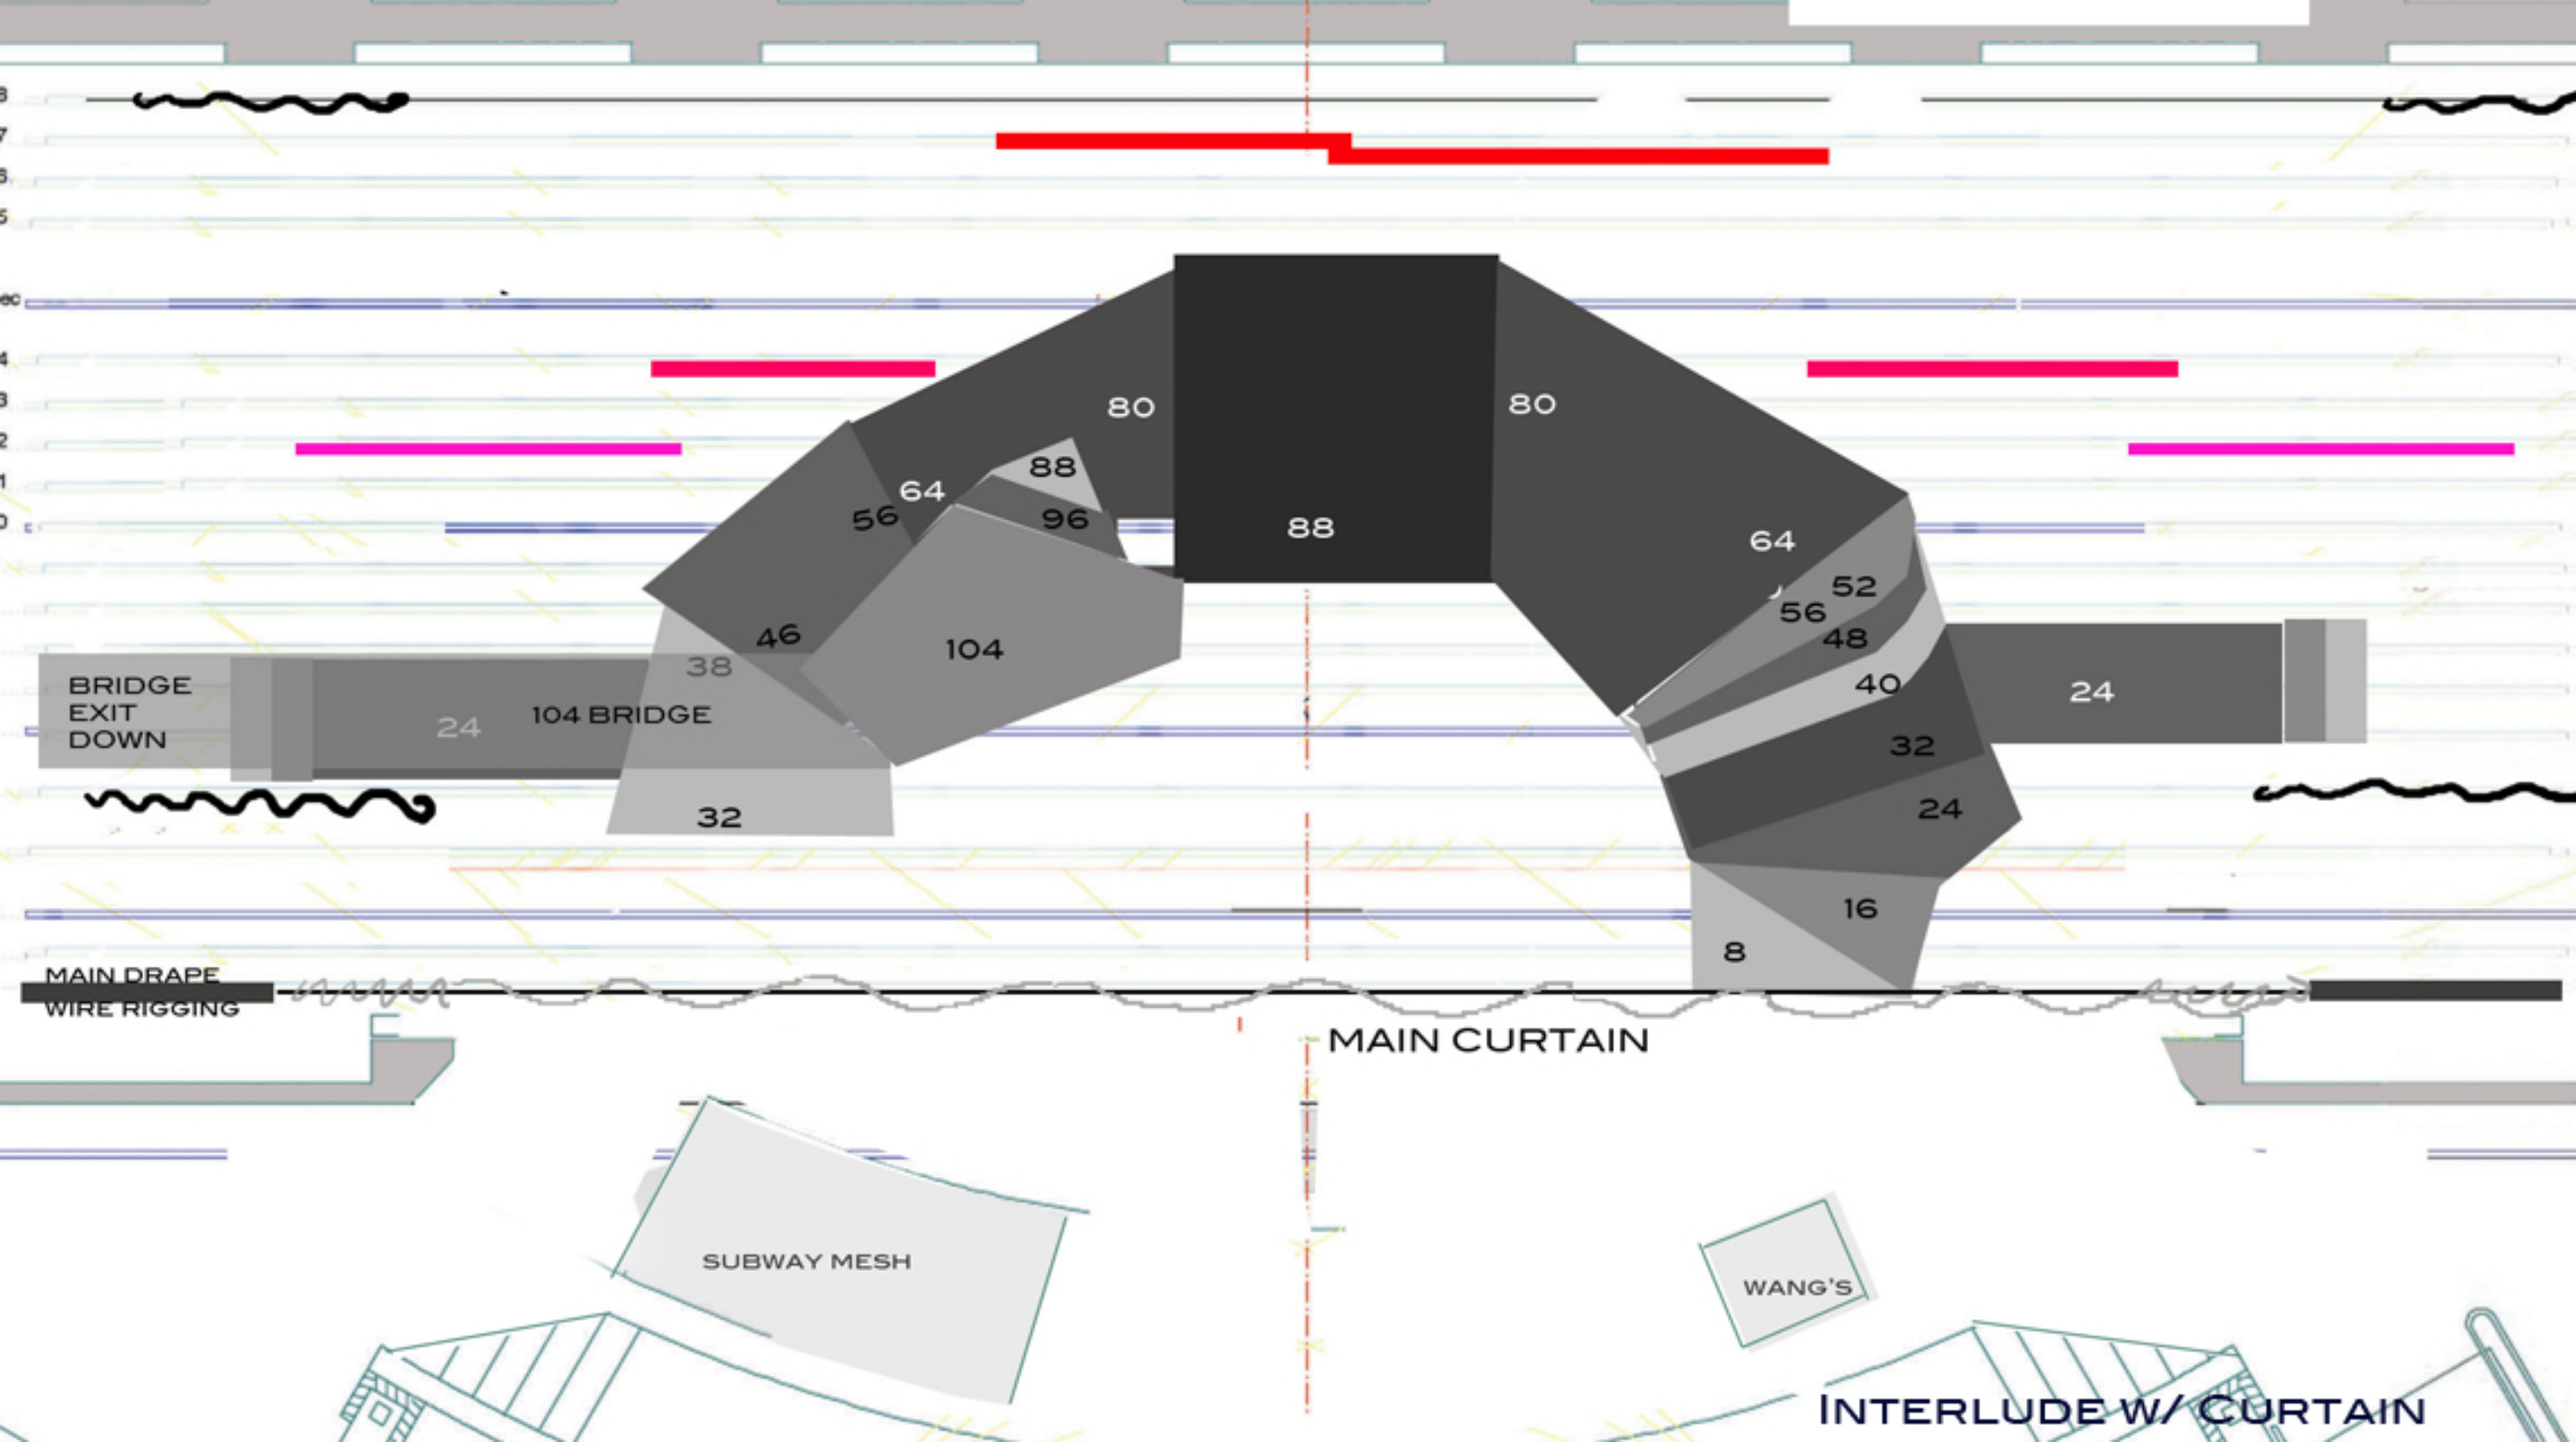

WATER
HOSE

MAIN DRAPE
WIRE RIGGING

WILLOW SCULPTURE

SUBWAY MESH

DRAIN

WANG'S

PARK, WILLOW TREE & RAIN

BRIDGE
EXIT
DOWN

24

104 BRIDGE

38

46

32

104

56

64

88

96

80

88

80

64

52

56