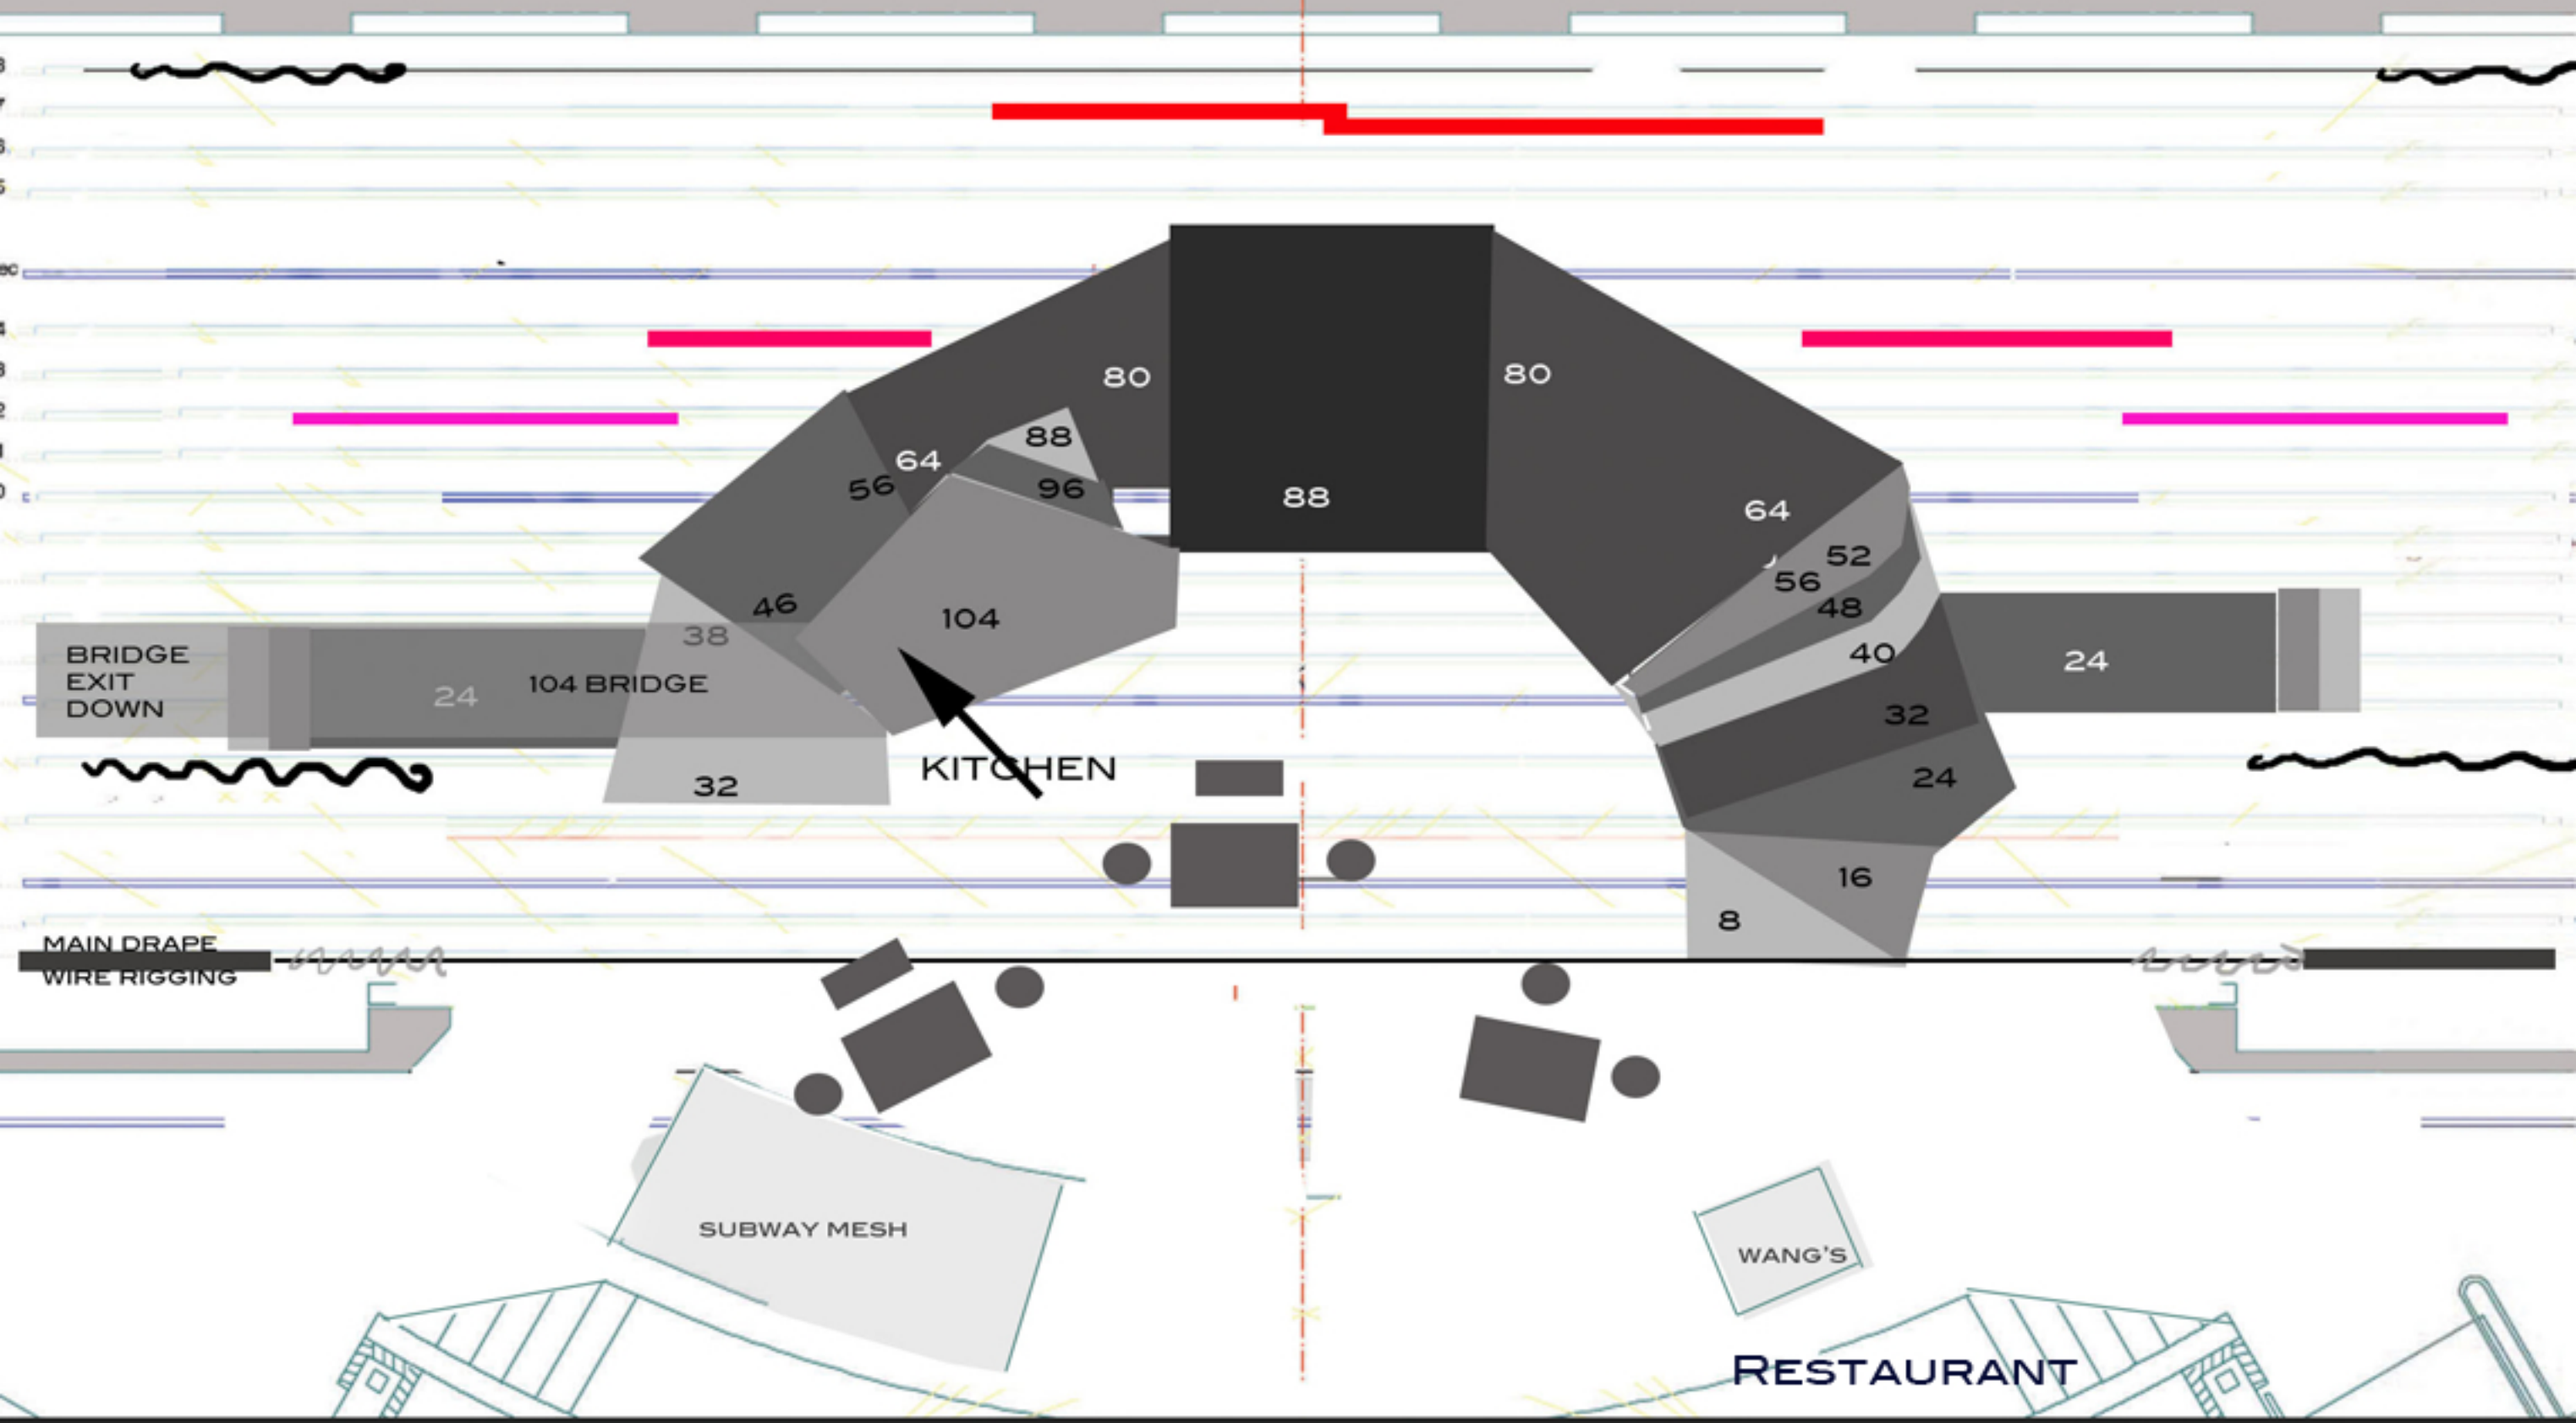

BRIDGE
EXIT
DOWN

24

104 BRIDGE

38

46

56

64

104

KITCHEN

32

80

88

80

64

24

52

48

40

32

24

16

8

SUBWAY MESH

WANG'S

RESTAURANT