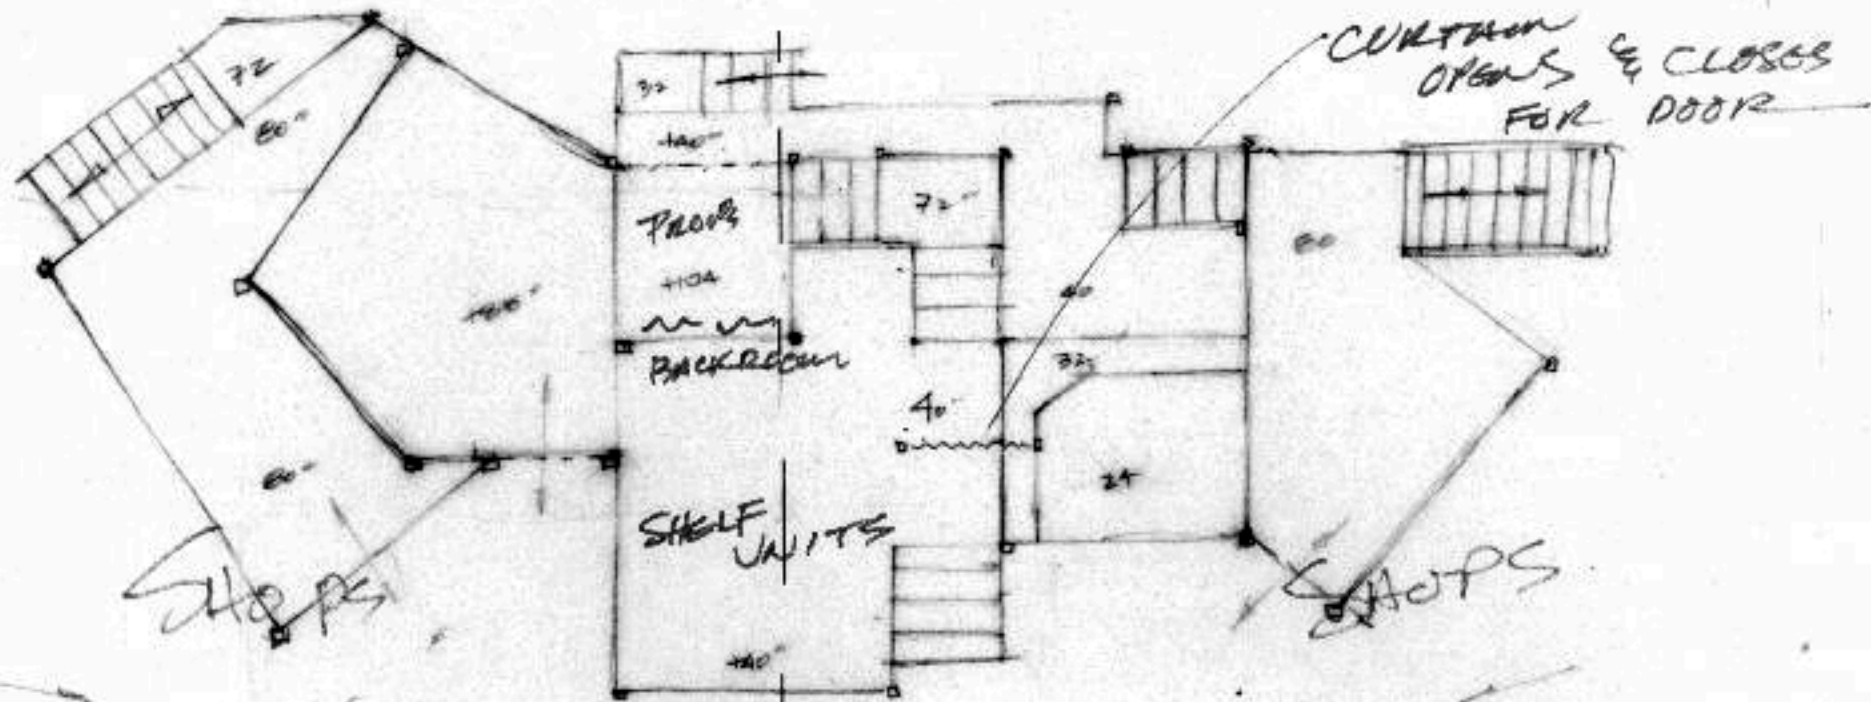

4

Scene #2 TOHACLO SHOT

OUTSIDE
Street