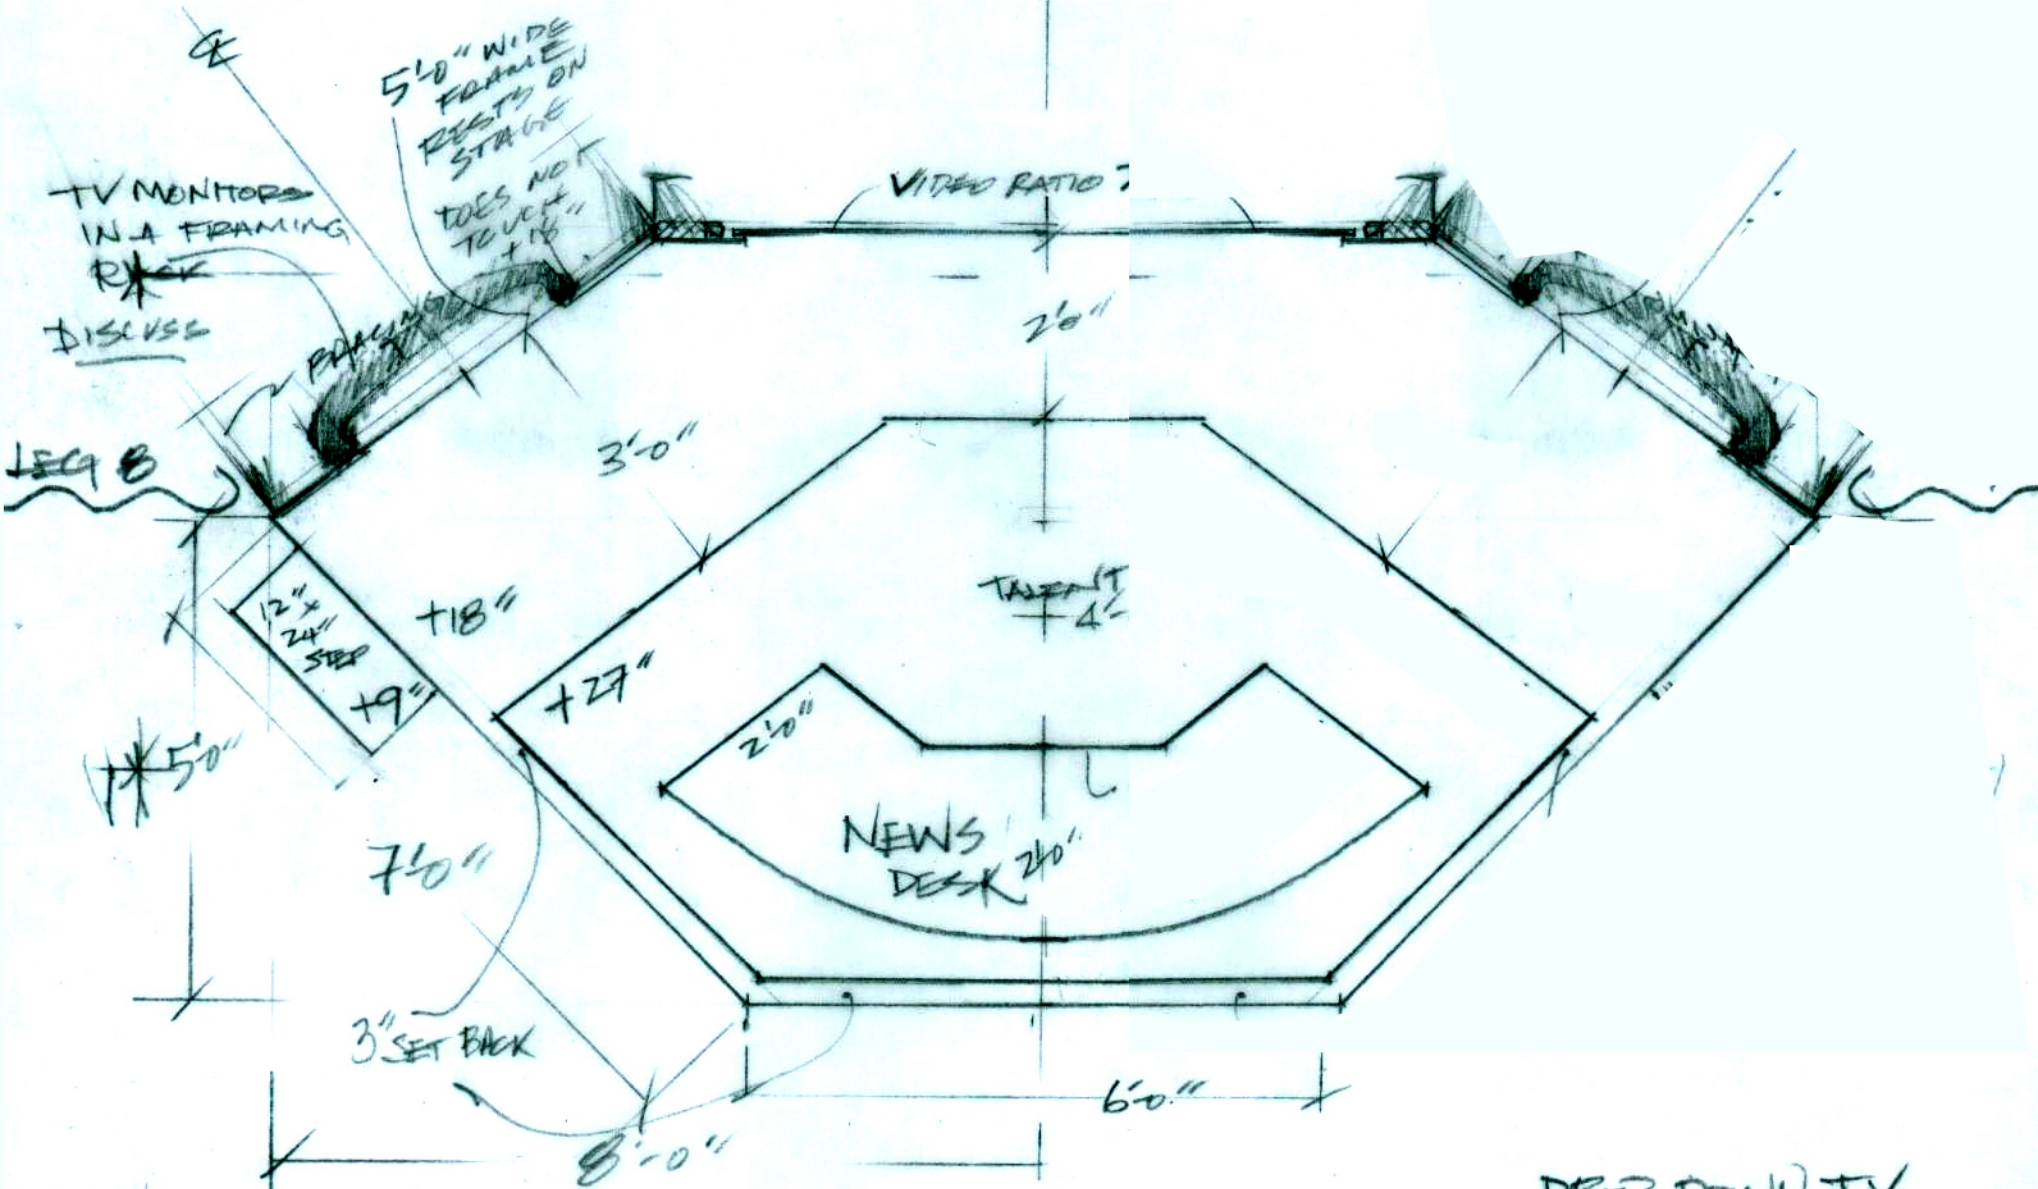

PIPE IS  
BLACKS

1/2" WORKING  
NEWS CAP

DROP DOWN TV  
LIGHTING  
GRID  
20'-0" WIDE  
DISCUSSE