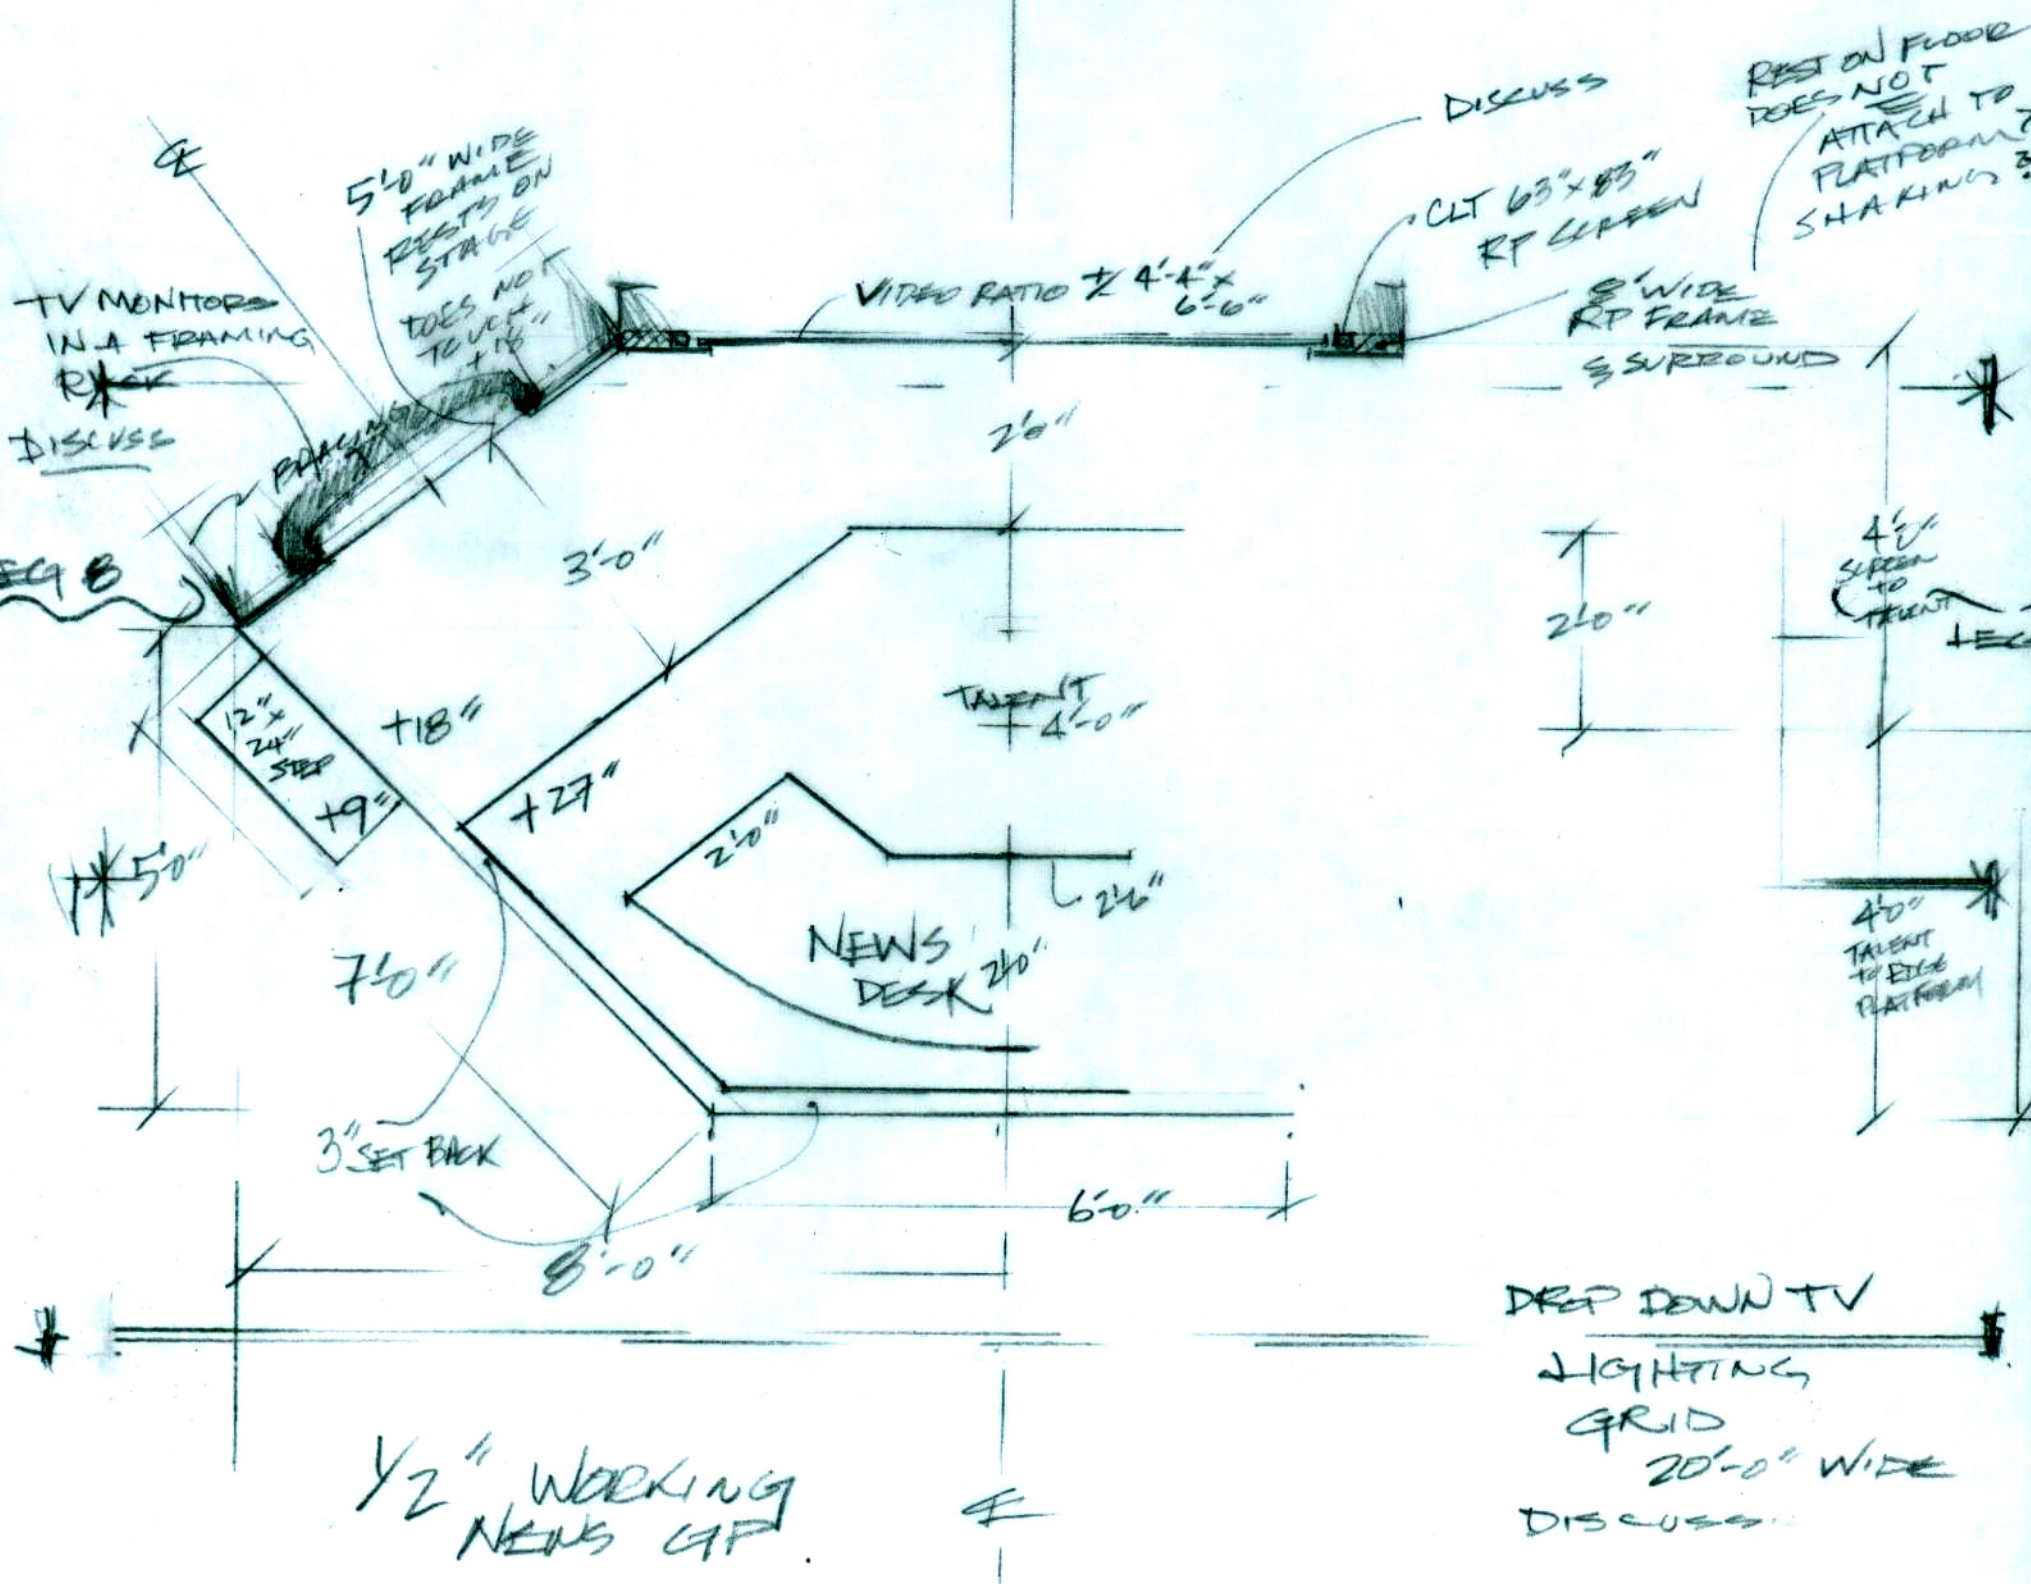

PIPE IS  
BLACKS

TV MONITORS  
IN A FRAMING  
DISCUSS

5'-0" WIDE  
FRAME  
RESTS ON  
STAGE  
DOES NOT  
TOUCH +18"

VIDEO RATIO 1/2 4'-4" x 6'-0"

DISCUSS  
CLT 63" x 83"  
RP CURTAIN

REST ON FLOOR  
DOES NOT  
ATTACH TO  
PLATFORM?  
SHAKING?

9" WIDE  
RP FRAME  
SURROUND

LEG B

12" x 24" STEP  
+18"  
+9"

+27"

TALENT  
4'-0"

NEWS  
DESK  
2'-0"

7'-0"

3" SET BACK

8'-0"

6'-0"

2'-0"

4'-0" TALENT TO TRAIL

4'-0" TALENT TO EDGE PLATFORM

1/2" WORKING NEWS GAP

DROP DOWN TV  
LIGHTING  
GRID  
20'-0" WIDE  
DISCUSS